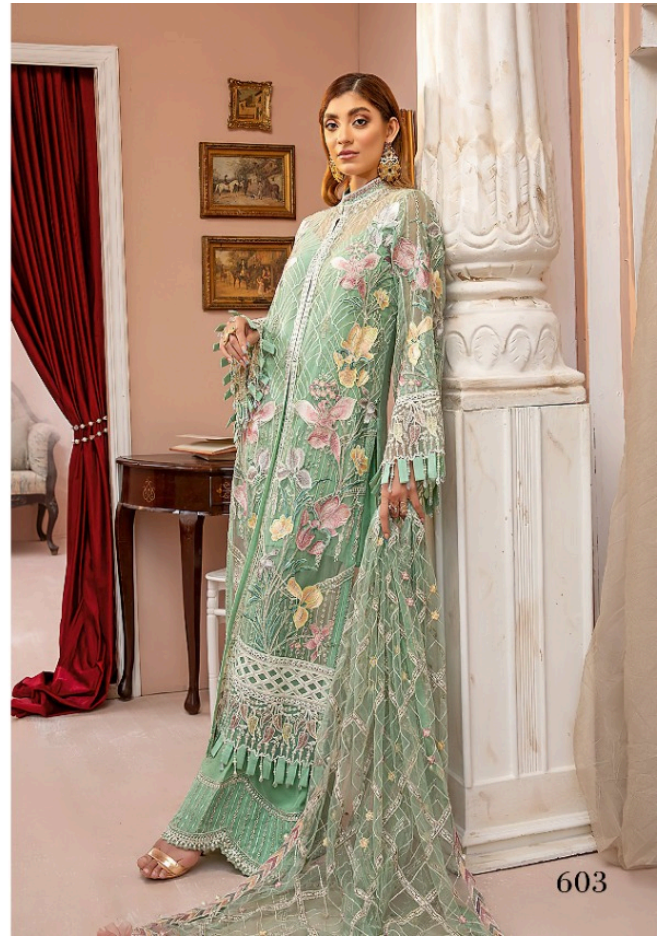

NOOR[®]

D.No.604

TOP

GEORGETTE WITH HEAVY EMBROIDERY
WITH STYLISH DAIMOND WORK

BOTTOM-INNER
HEAVY SANTOON

DUPATTA
BUTTERFLY NET WITH BORDER

NOOR®
GUZARISH
VOL-2

Noor®

GUZARISH
VOL-2

603

604

605

NOOR[®]

D.No.603

TOP

GEORGETTE WITH HEAVY EMBROIDERY
WITH STYLISH DAIMOND WORK

BOTTOM-INNER
HEAVY SANTOON

DUPATTA
BUTTERFLY NET WITH BORDER

Noor[®]

D.No.605

TOP

GEORGETTE WITH HEAVY EMBROIDERY
WITH STYLISH DAIMOND WORK

BOTTOM-INNER
HEAVY SANTOON

DUPATTA
BUTTERFLY NET WITH BORDER