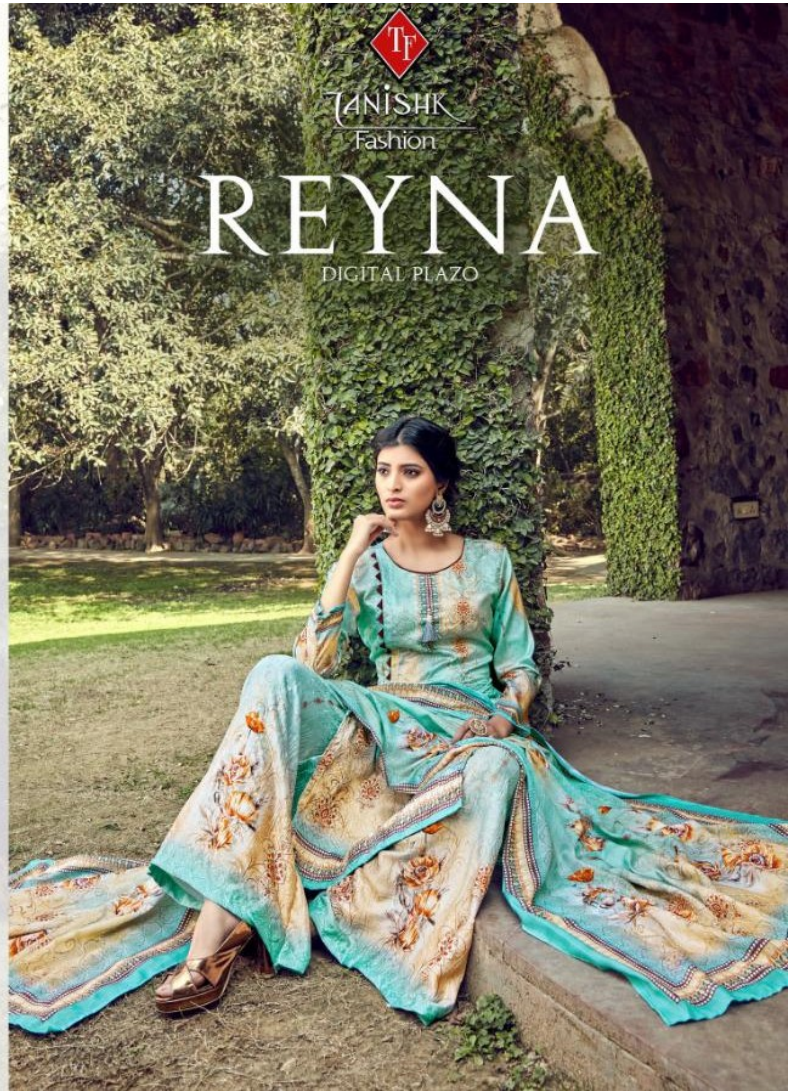

TOP :- JAAM DIGITAL WITH
CHAIN SEQUENCE
BOTTOM :- JAAM DIGITAL WITH
EMBROIDERY WORK
DUOATTA :- MALABAR GOLD WITH
DIGITAL PRINT

Complimentary copy not for sale***

14108

" WONDEROUS CREATION "

Expediting vibrant colours to the Femininity provide you cloths which you can carry with pride