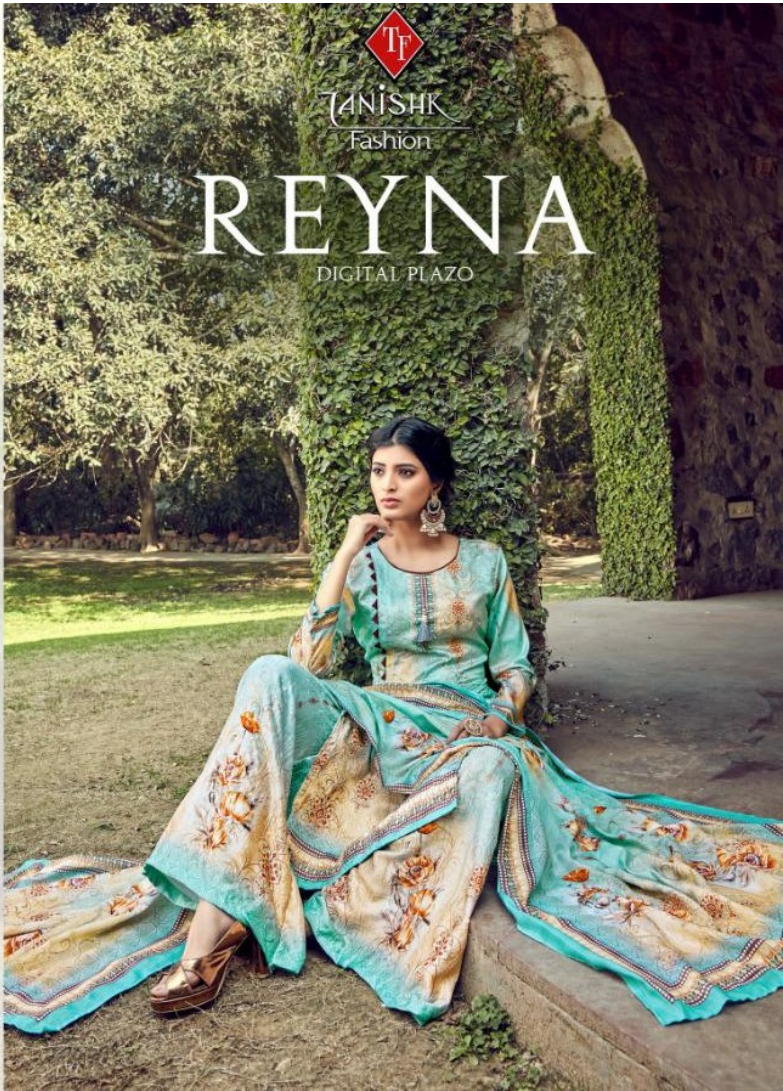

TOP :- JAAM DIGITAL WITH CHAIN SEQUENCE
BOTTOM :- JAAM DIGITAL WITH EMBROIDERY WORK
DUOATTA :- MALABAR GOLD WITH DIGITAL PRINT

Complimentary copy not for sale***

14108

" WONDEROUS CREATION "

Expediting vibrant colours to the Femininity provide you cloths which you can carry with pride

11107

11108

14107

“STUNNING BEAUTY”

Modern women grooms herself in Contemplation of our traditional outfits.
Giving a whole new meaning to tradition with our remarkable designs.

TF

44104

LUXIOUS
SPEED™