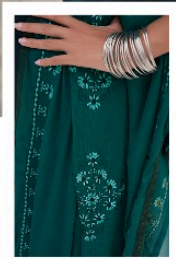

## GLAM SHINES

LUXURY BRILLIANT TONES WITH ITS PREMIUM RANGE OF FABRIC

*Kalaroop*

NAIRA

D.NO.12741

D.NO.12742

D.NO.12743

D.NO.12744

## THE GLORY TOUCH

SOFT AND SUPPLE, THIS DRESS IS SURE TO MAKE YOU LOOK ENTICING.  
D.NO.12741