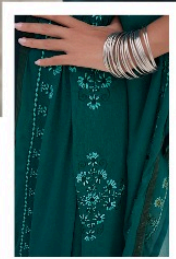

GLAM SHINES

LUXURY BRILLIANT TONES WITH ITS PREMIUM RANGE OF FABRIC

Kalaroop

NAIRA

D.NO.12741

D.NO.12742

D.NO.12743

D.NO.12744

D.NO.12745

D.NO.12746

**THE GLORY
TOUCH**

SOFT AND SUPPLE, THIS DRESS IS SURE TO MAKE YOU LOOK ENTICING.
D.NO.12741

THE GLORY
TOUCH

SOFT AND SUPPLE, THIS DRESS IS SURE TO MAKE YOU LOOK ENTICING.

MYSTIQUE DESIGNS