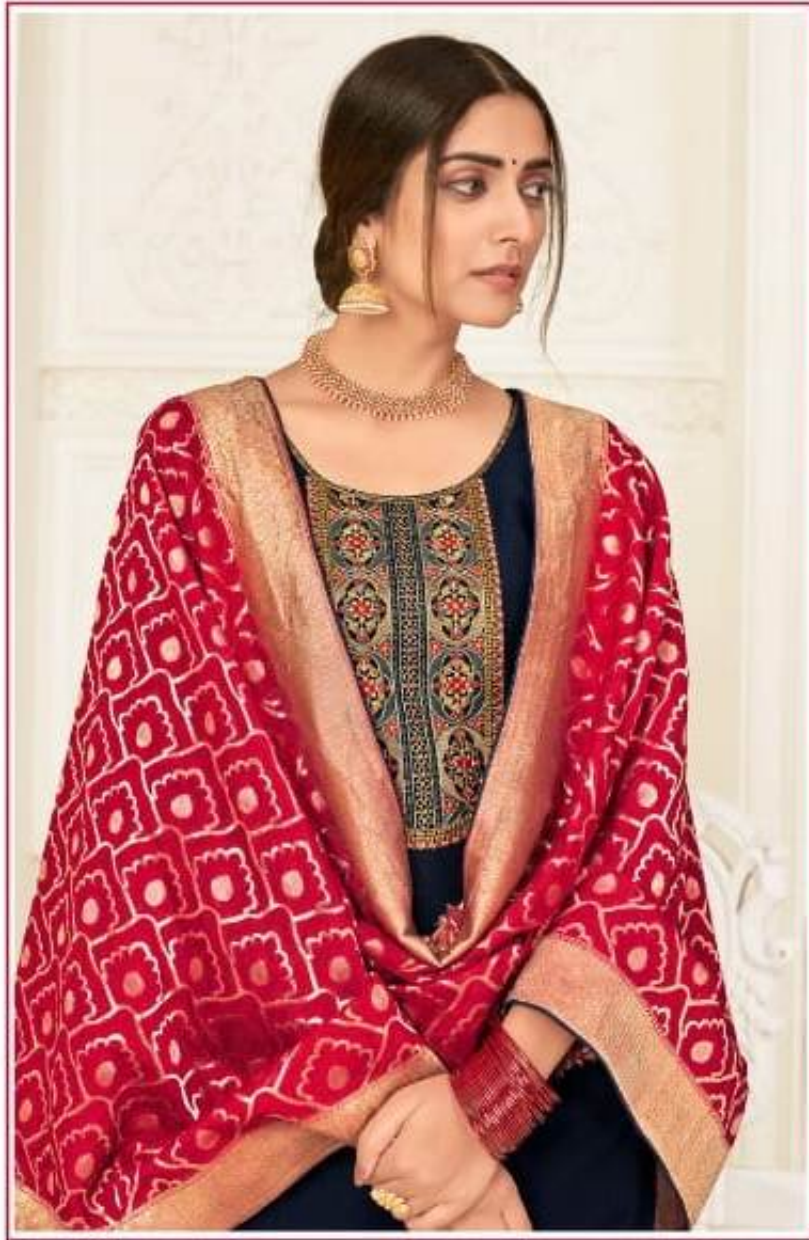

DISTINCT

DESIGNS

MYSTIC

SWEETY  
1704

TOP :- PARAMPARA SILK WITH HEAVY WORK

BOTTOM :-DULL SANTUN

DUPATTA :-SILK BANARASI JACARD WITH TUSSELS

CATALOGUE  
SHRINGAR

# SHRINGAR

1701

1702

1703

1704

TOP :- PARAMPARA SILK WITH HEAVY WORK

BOTTOM :- DULL SANTUN

DUPATTA :- SILK BANARASI JACARD WITH TUSSELS