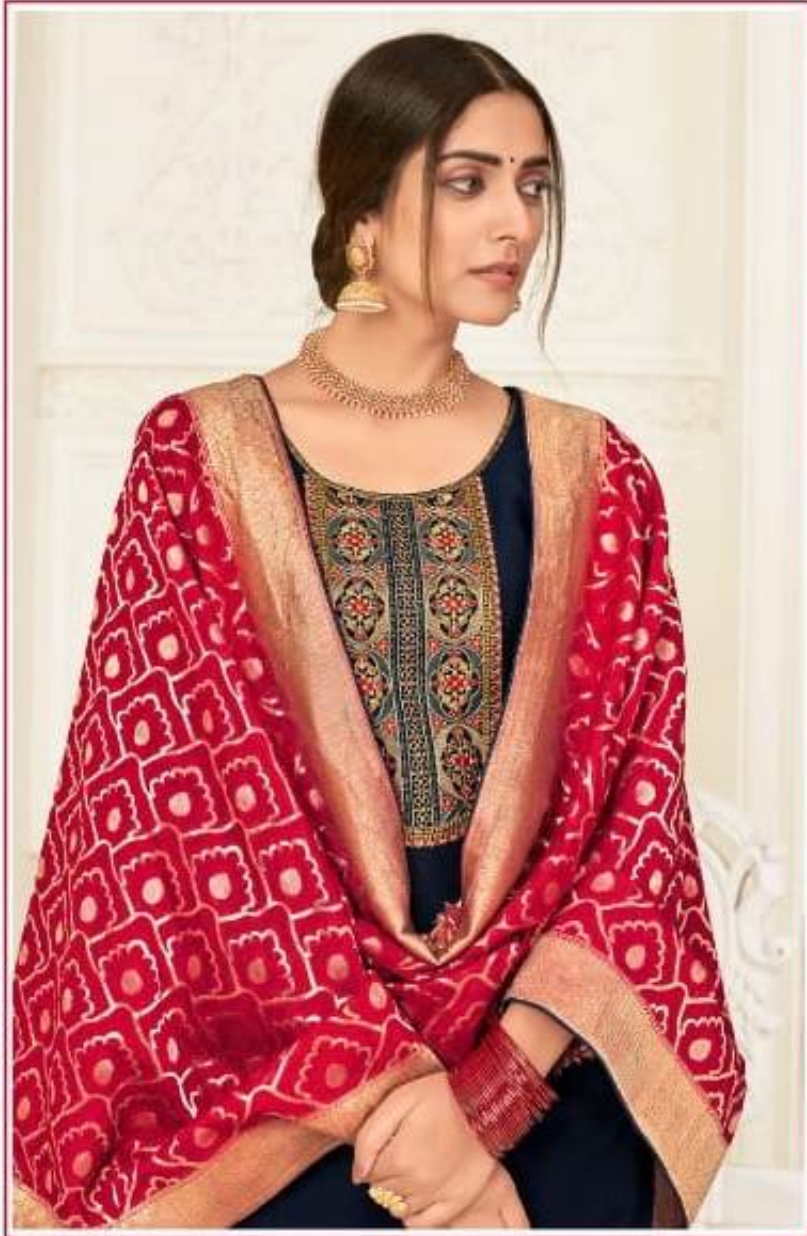

DISTINCT

DESIGNS

MYSTIC

SWEETY  
1704

TOP :- PARAMPARA SILK WITH HEAVY WORK

BOTTOM :-DULL SANTUN

DUPATTA :-SILK BANARASI JACARD WITH TUSSELS

CATALOGUE  
SHRINGAR

# SHRINGAR

1701

1702

1703

1704

TOP :- PARAMPARA SILK WITH HEAVY WORK  
BOTTOM :- DULL SANTUN  
DUPATTA :- SILK BANARASI JACARD WITH TUSSELS

BEAUTY  
1702

ETHRIES  
1701