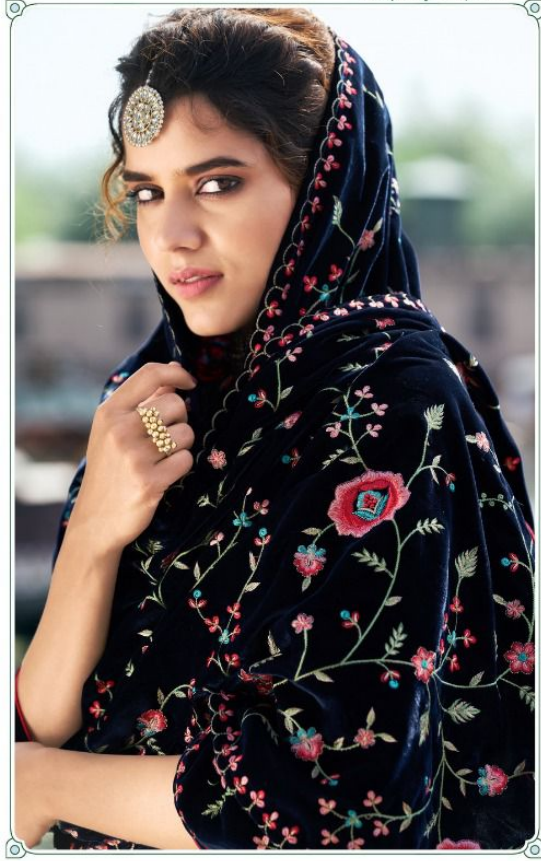

Magic That Whispers
19502

PRESENTING TO YOU OUR NEW CATALOGUE

ROZA

FROM RSF FASHIONS

TOP

PURE 9000 VELVET WITH WORK

BOTTOM

PURE VISCOUS SILK

DUPATTA

**PURE 9000 VELVET STALL WITH HEAVY
EMBROIDERY DUPATTA**

A Presence Of Purity
19501

Whispering Wistfulness

19504

ROZA

19501

19502