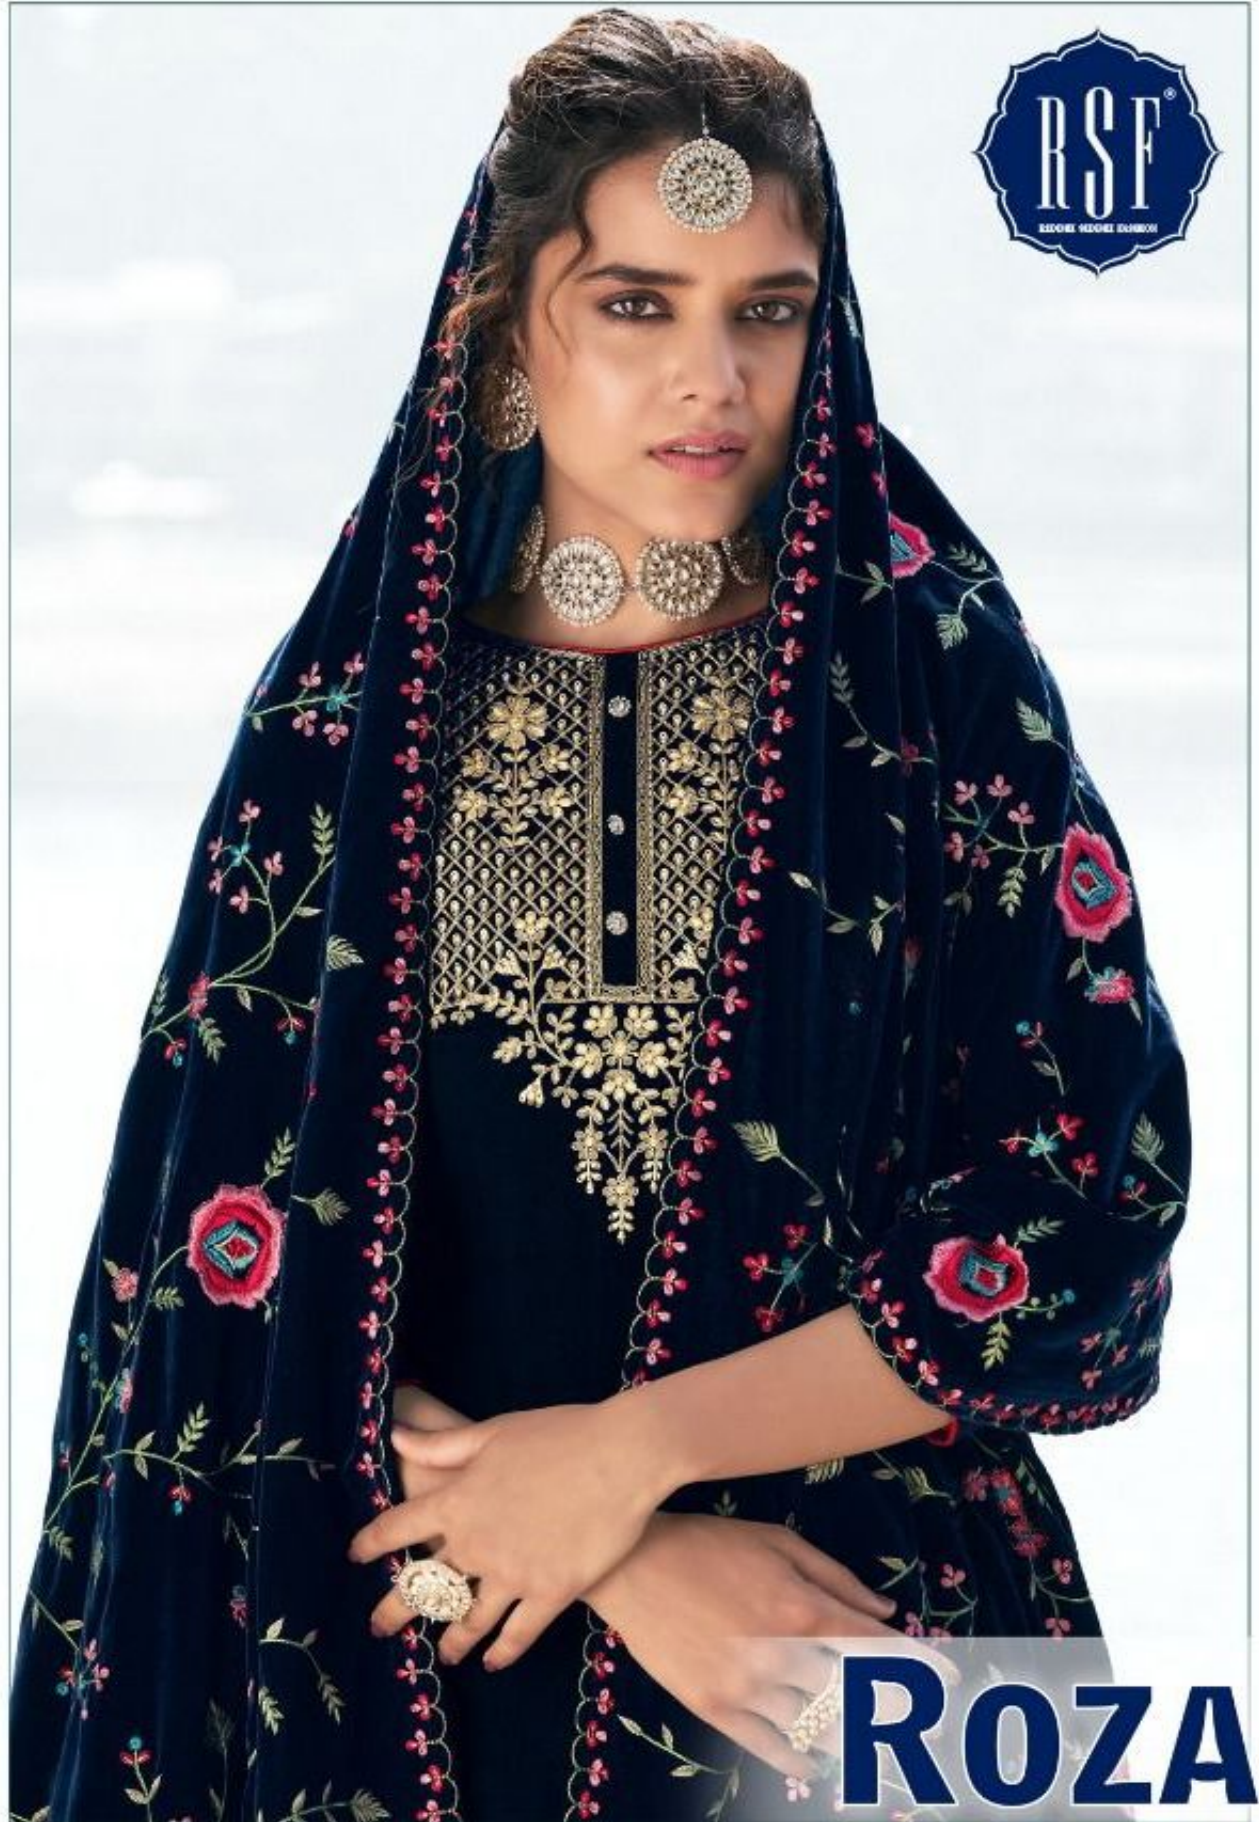

Magic That Whispers
19502

PRESENTING TO YOU OUR NEW CATALOGUE

ROZA

FROM RSF FASHIONS

TOP

PURE 9000 VELVET WITH WORK

BOTTOM

PURE VISCOUS SILK

DUPATTA

**PURE 9000 VELVET STALL WITH HEAVY
EMBROIDERY DUPATTA**

A Presence Of Purity
19501

Whispering Wistfulness

19504

ROZA

19501

19502

D.No.19504

* TOP : PURE 9000 VELVET
WITH HEAVY WORK
* BOTTOM : PURE VISCOUS SILK
* DUPATTA : PURE 9000 VELVET
STALL WITH HEAVY
EMBROIDERY DUPATTA

CATALOGUE
ROZA