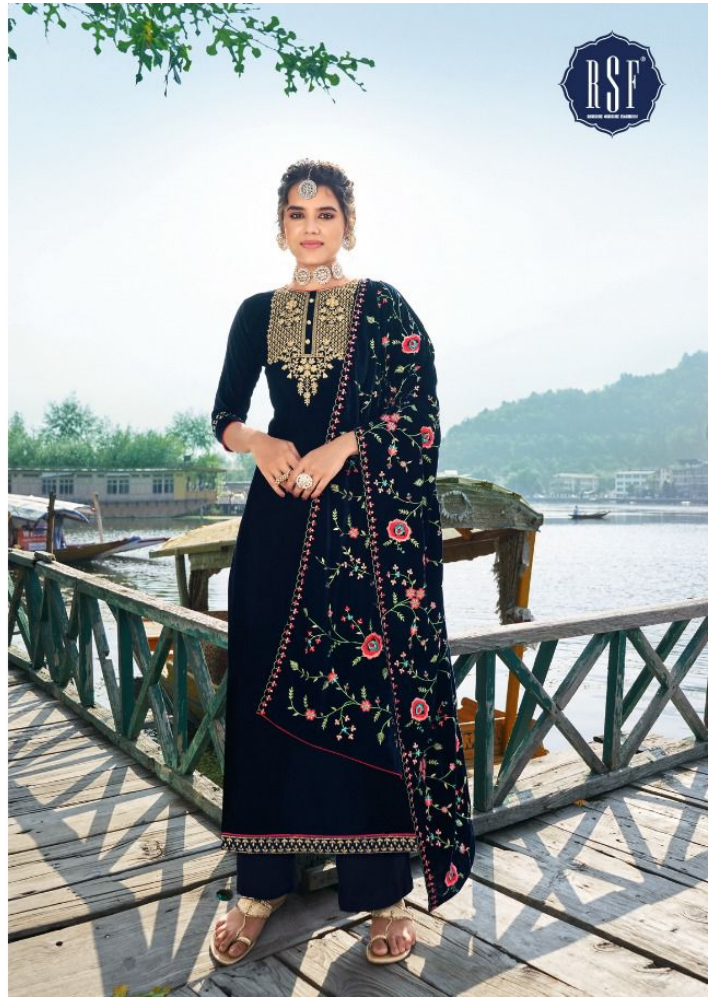

Magic That Whispers
19502

PRESENTING TO YOU OUR NEW CATALOGUE

ROZA

FROM RSF FASHIONS

TOP

PURE 9000 VELVET WITH WORK

BOTTOM

PURE VISCOUS SILK

DUPATTA

**PURE 9000 VELVET STALL WITH HEAVY
EMBROIDERY DUPATTA**

A Presence Of Purity
19501

Whispering Wistfulness

19504

ROZA

19501

19502

D.No.19504

* TOP : PURE 9000 VELVET
WITH HEAVY WORK
* BOTTOM : PURE VISCOUS SILK
* DUPATTA : PURE 9000 VELVET
STALL WITH HEAVY
EMBROIDERY DUPATTA

CATALOGUE
ROZA