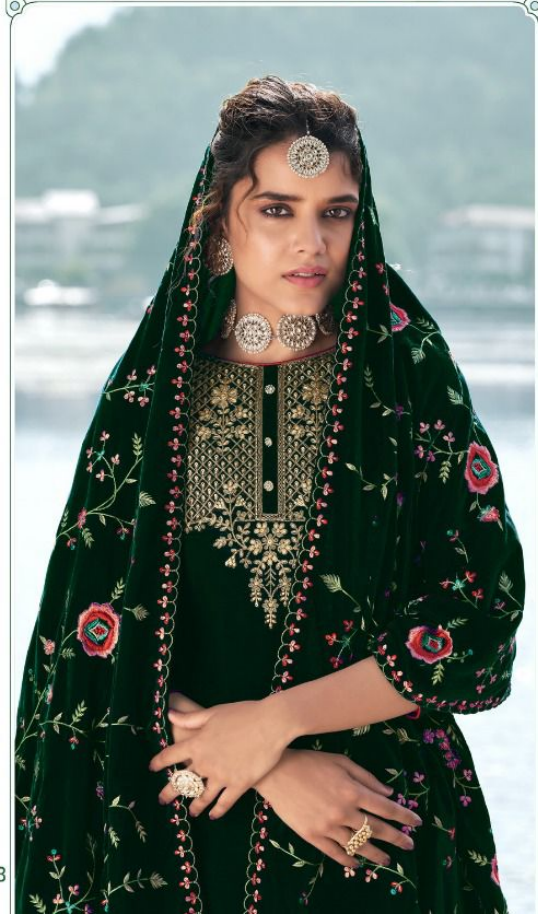

D.No.19502

Magic That Whispers

19503