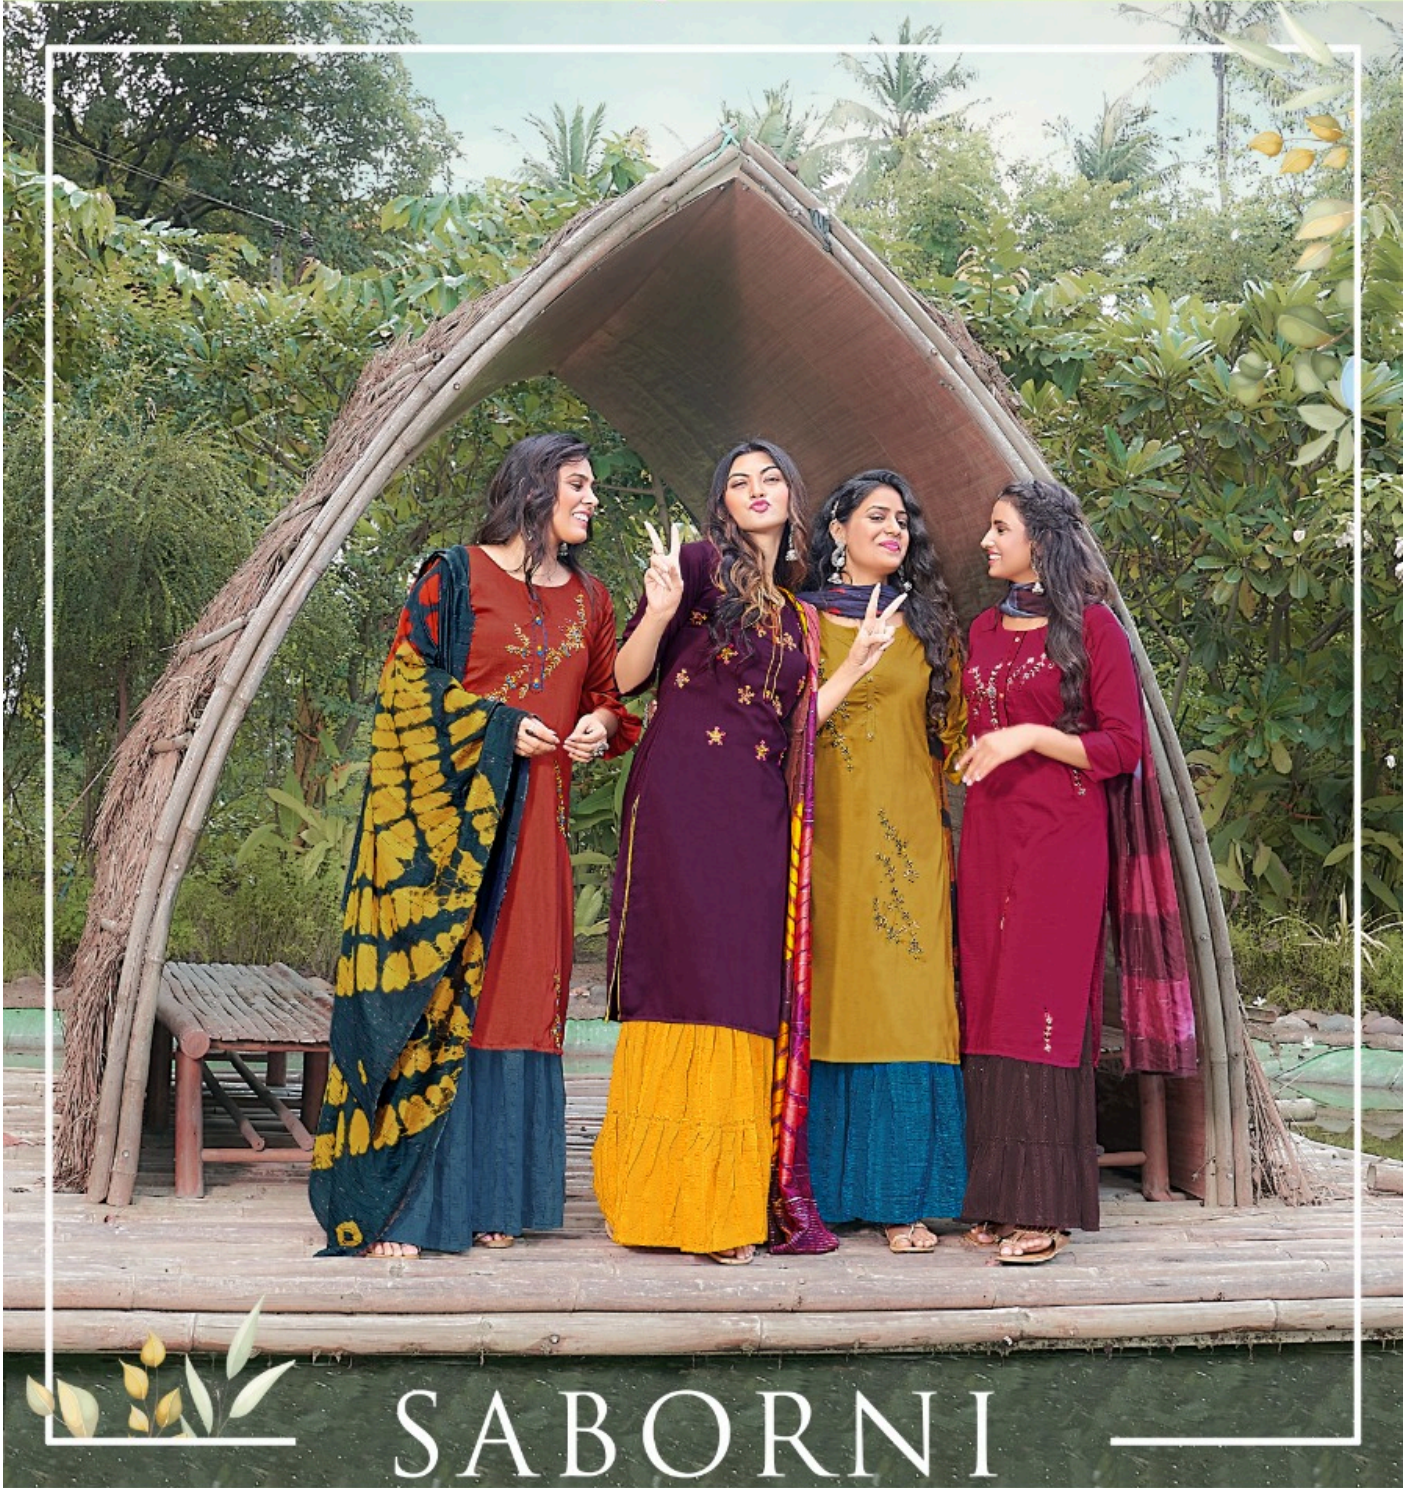

1004

SC

BRILLIANT
HUES & LUSTROUS
TEXTURES
Give You A New Mood For This Season

1001

1002

1003

1004

1002

SABORNI

1003

NIEYA™

Product details

TOP : CHINON FABRIC WITH HEAVY KHATLI WORK AND INNER
PANT : CHINON SEQUENCE VIVING WORK
DUPATTA : SEQUENCE FANCY DUPATTA