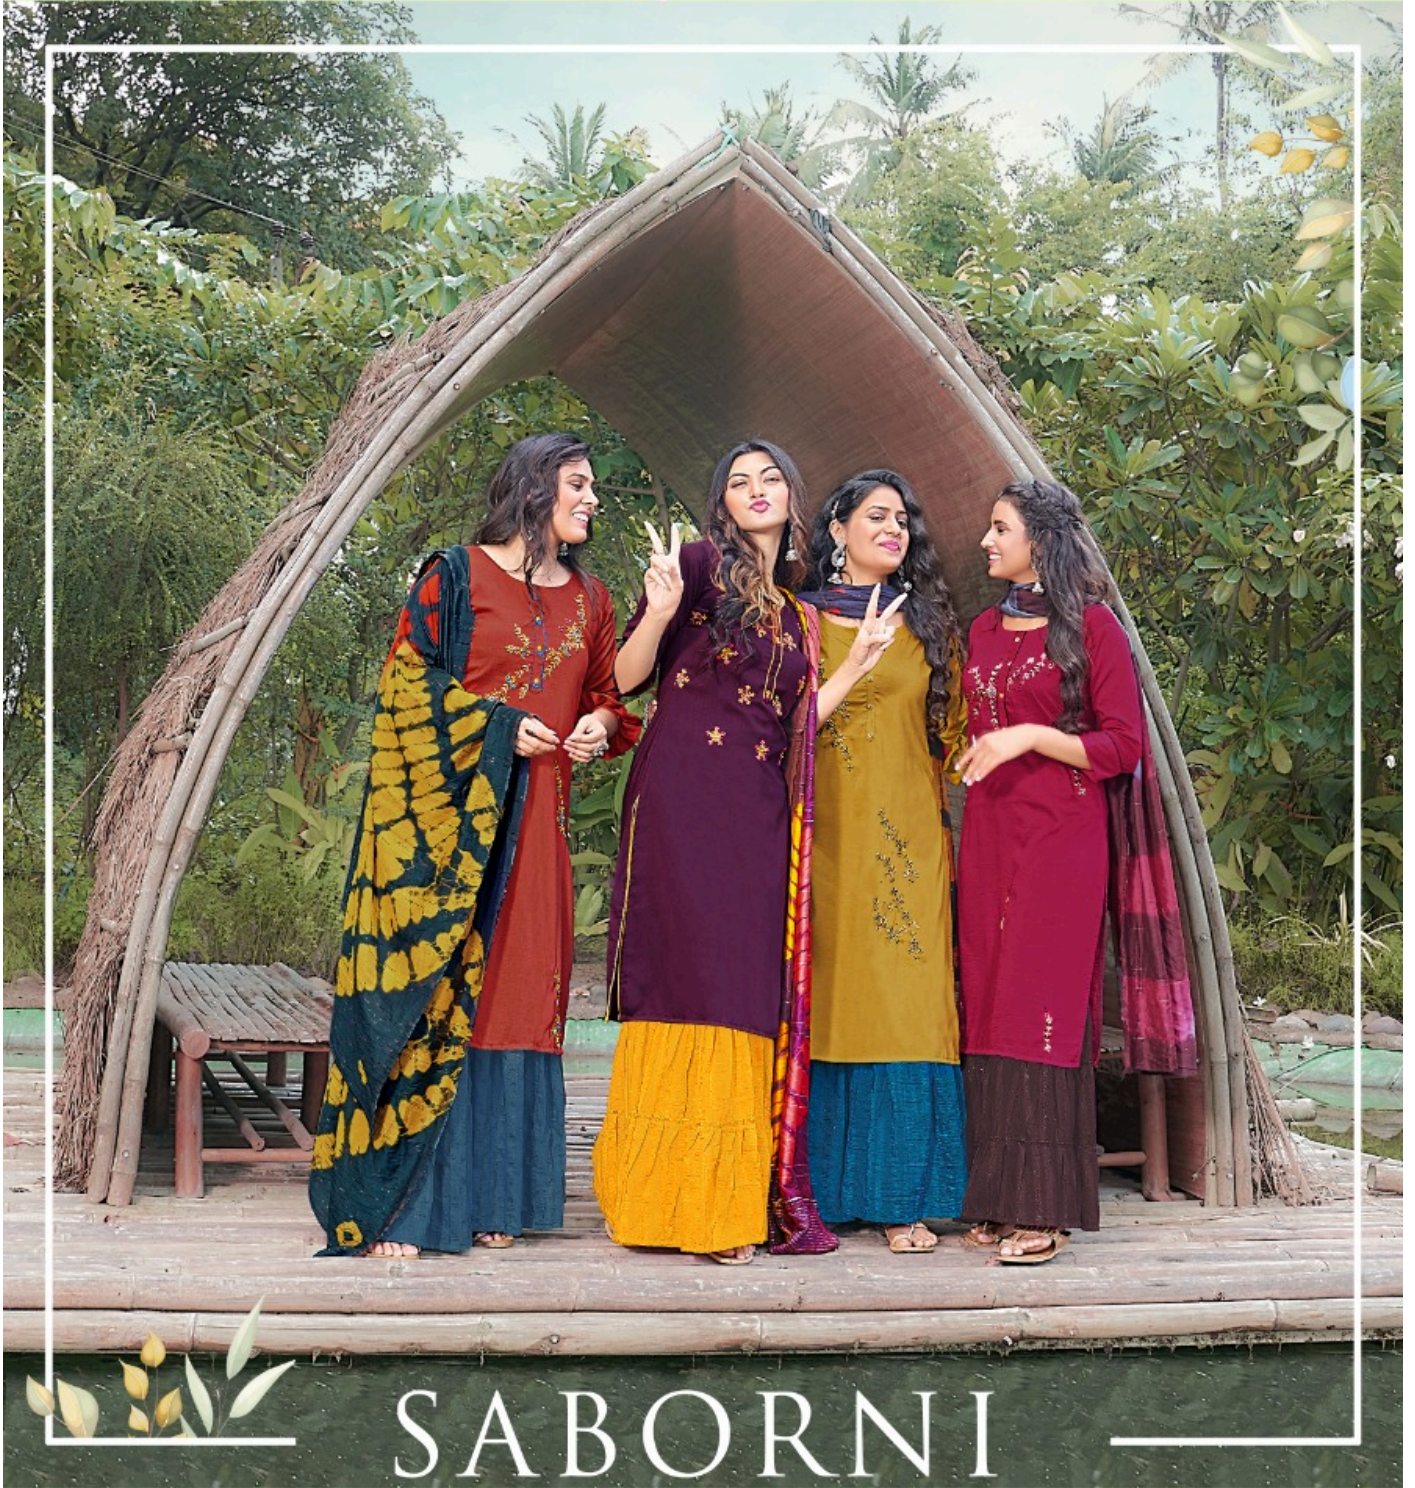

1004

BRILLIANT  
**HUES & LUSTROUS**  
TEXTURES  
Give You A New Mood For This Season

1001

1002

1003

1004

1002

SABORNI

### Product details

TOP : CHINON FABRIC WITH HEAVY KHATLI WORK AND INNER  
PANT : CHINON SEQUENCE VIVING WORK  
DUPATTA : SEQUENCE FANCY DUPATTA