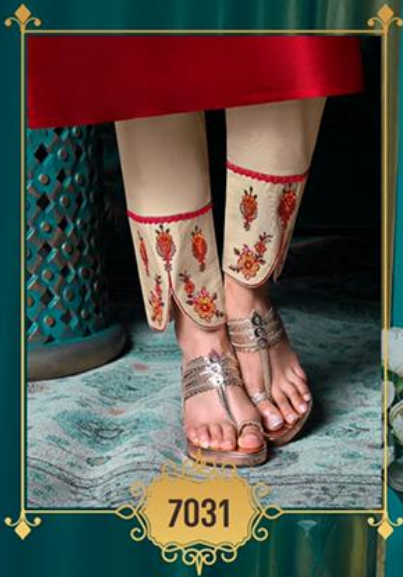

LILY&LALI®
GULS PRIDE

A PRODUCT OF Sirona® GROUP

Monalisa-4

Vaani Kapoor
Vaani Kapoor