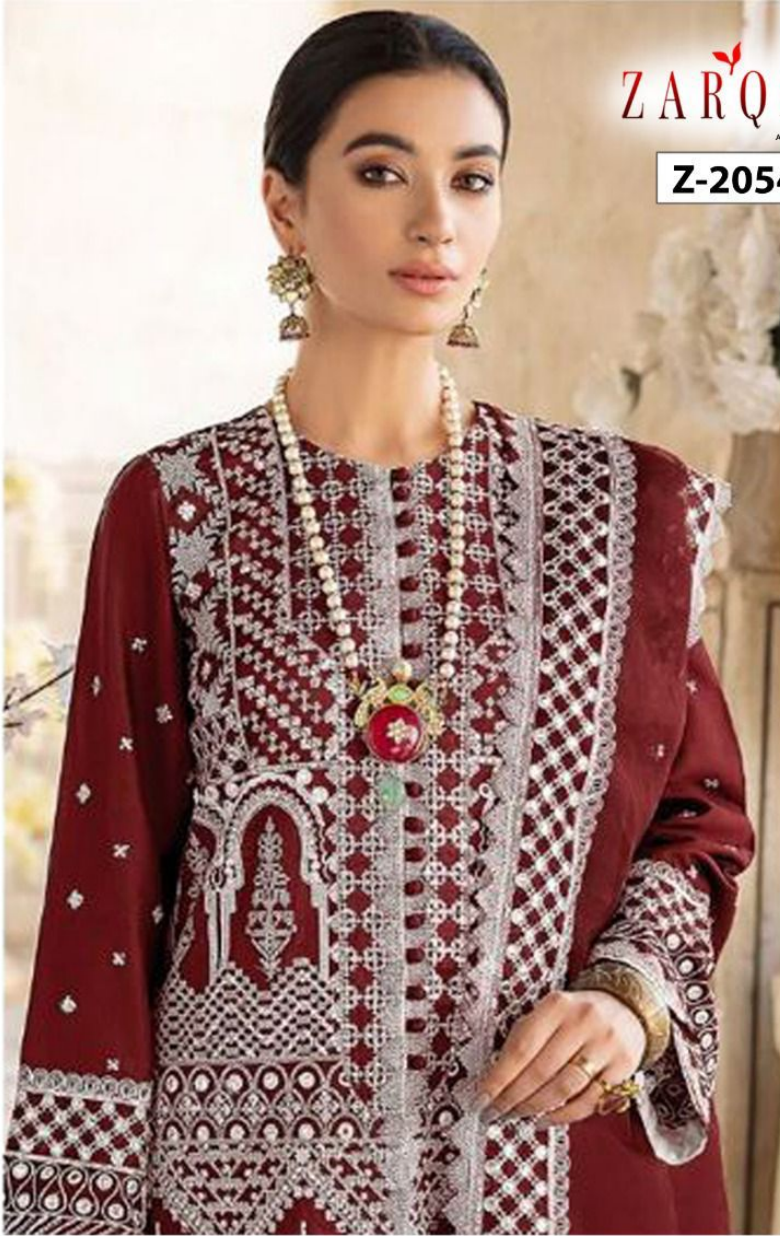

ZARQASH®
A BRAND BY KOTNIC

Z-2054 A

Top - Fox Georgette heavy embroidered
Inner Bottom - Heavy santoon
Dupatta - Nazneen heavy embroidered

ZARQASH[®]
A BRAND BY KAYMAK

Z-2054 B

Top - Fox Georgette heavy embroidered
Inner Bottom - Heavy santoon
Dupatta - Nazneen heavy embroidered

ZARQASH[®]

A BRAND BY Kalamkar

Kalamkar

ZARQASH[®]
A BRAND BY KIKI FASH

Z-2054 E

Top - Fox Georgette heavy embroidered
Inner Bottom - Heavy santoon
Dupatta - Nazneen heavy embroidered

ZARQASH[®]
A BRAND BY Kalamkar

Kalamkar

Z-2054 A

Z-2054 B

Z-2054 C

Z-2054 D

Z-2054 E

Top - Fox Georgette heavy embroidered
Inner Bottom - Heavy santoon
Dupatta - Nazneen heavy embroidered

ZARQASH®
A BRAND BY KATRA