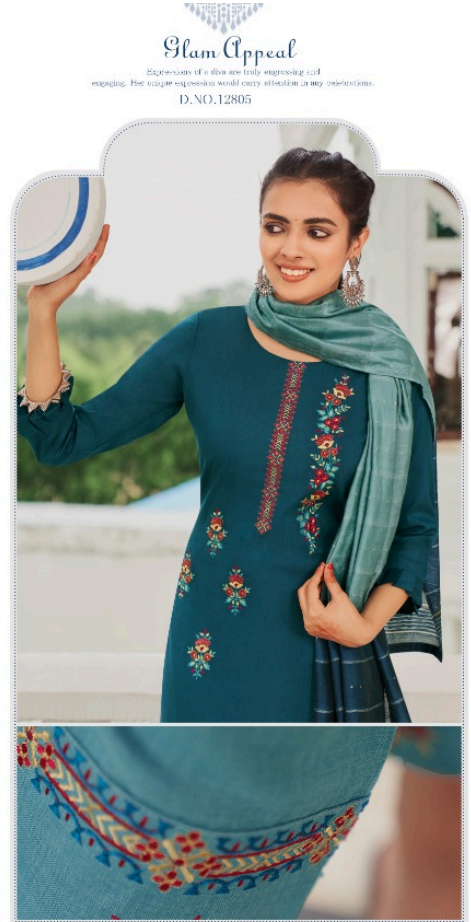

KIVI

RAJWADI

D.NO.12802

Traditional Look

With a new look, you wear refreshing change and that will appeal to all people surrounded by you.
D.NO.12801

EXCLUSIVE COLLECTIONS

Ingenious collections that are crafted with passion and dedication and is reflected in ones appearance

D.NO.12806

Glam Appeal

Expressions of a diva are truly engraving and
meaning. Her unique expression would every attention in any celebration.
D.NO.12803

D.NO.12801

D.NO.12802

D.NO.12803

D.NO.12804

D.NO.12805

D.NO.12806

Traditional Look

With a new fashion, you wear something change and that will appeal to all people surrounded by you.

D.NO.12801