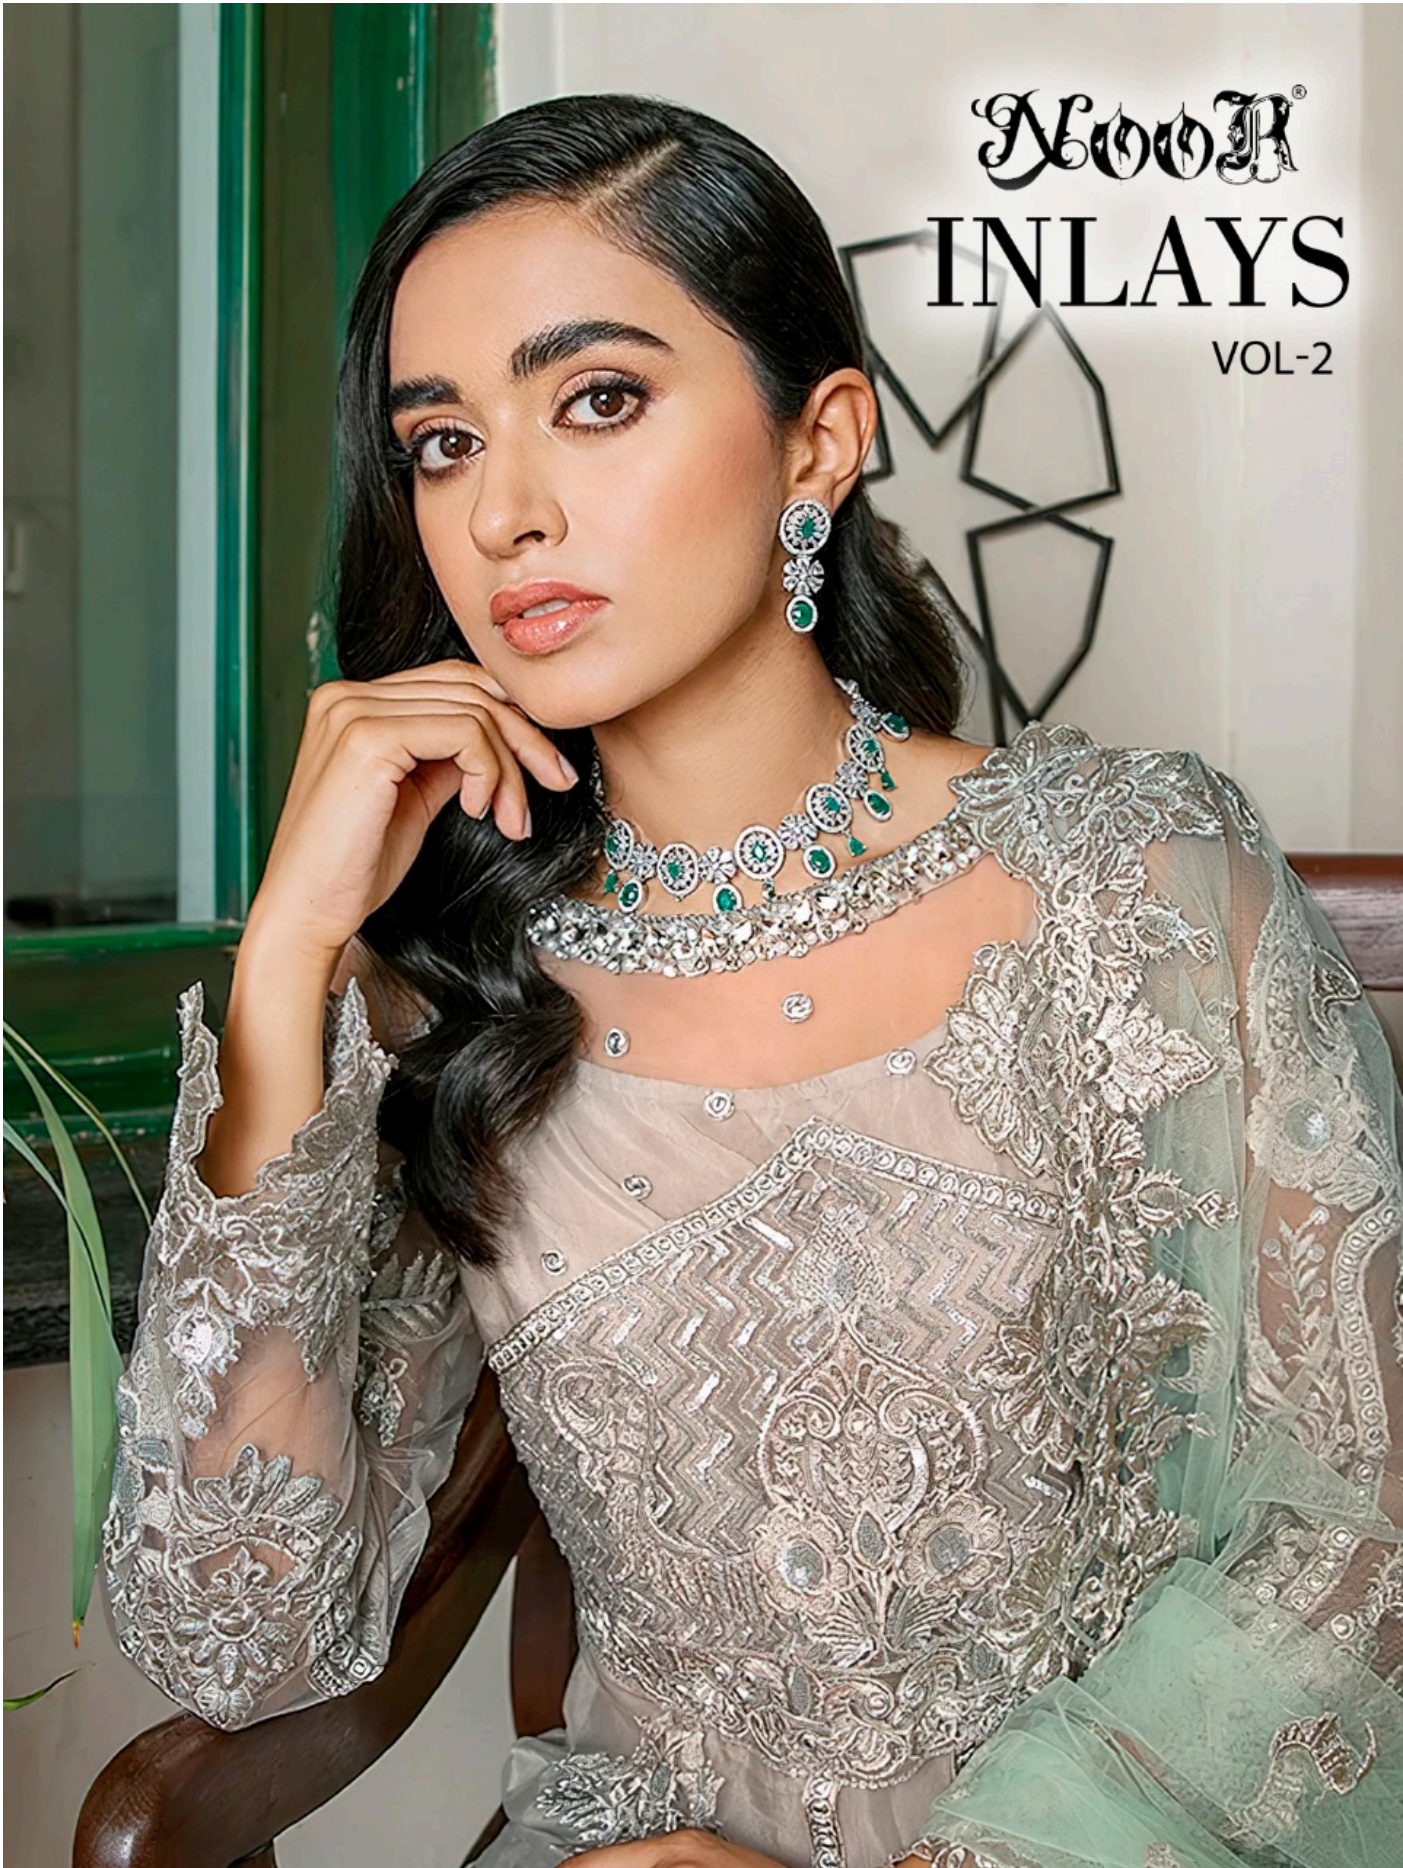

Noor®
INLAYS
VOL-2