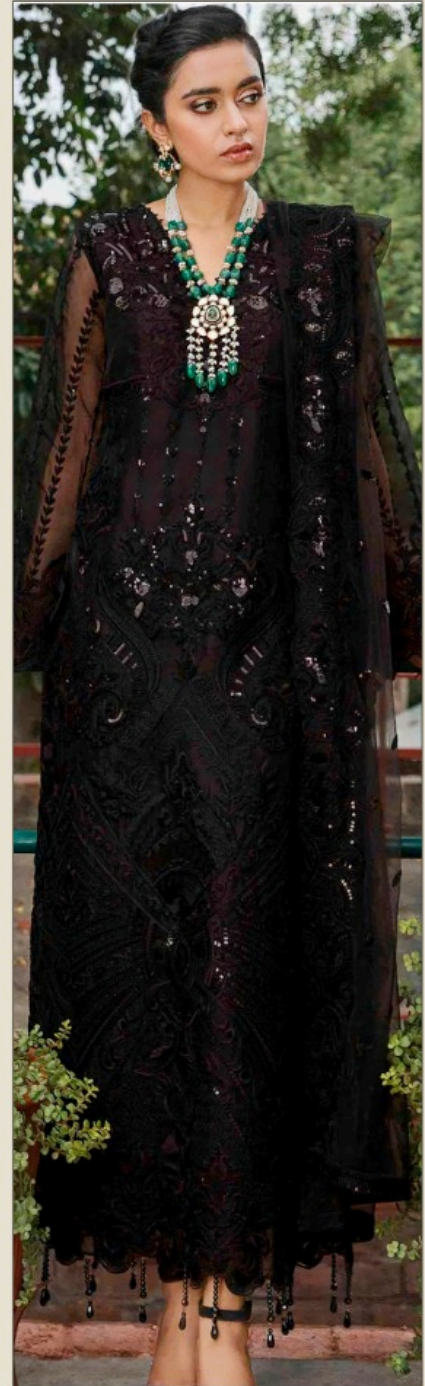

Noor®

INLAYS

VOL-2

2007

2008

2009