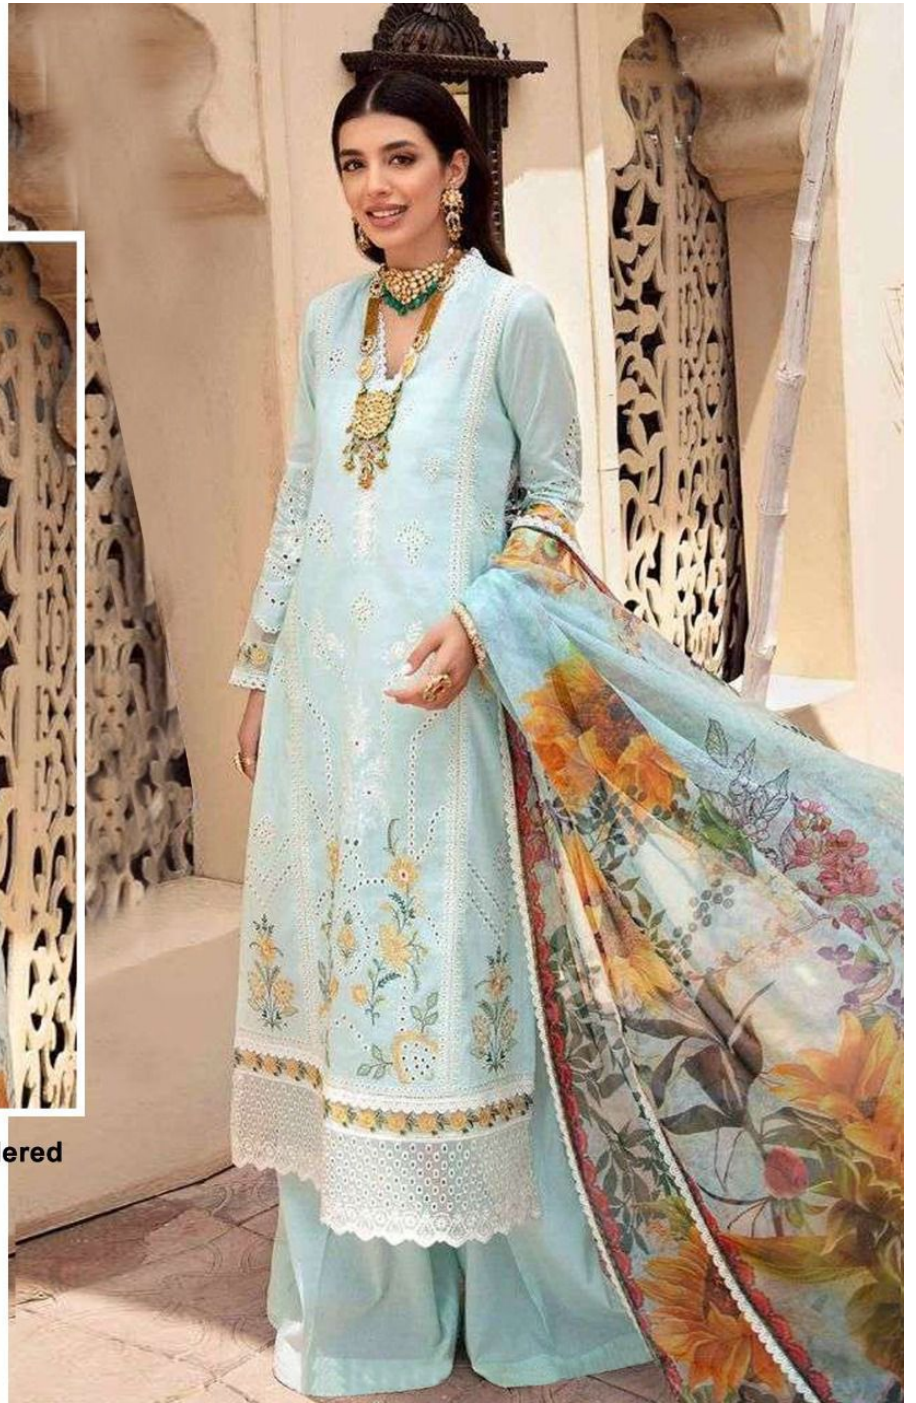

Mahe Noor

D.NO.	TOP	BOTTOM	DUPATTA	RATE
Z-2065	LAWN COTTON HEAVY EMBROIDERED	SEMI LAWN COTTON	CHIFFON DIGITAL PRINTED	1080/-
Z-2066	LAWN COTTON HEAVY EMBROIDERED	SEMI LAWN COTTON	CHIFFON DIGITAL PRINTED	1120/-
Z-2067	LAWN COTTON HEAVY EMBROIDERED	SEMI LAWN COTTON	CHIFFON DIGITAL PRINTED	1080/-
Z-2068	LAWN COTTON HEAVY EMBROIDERED	SEMI LAWN COTTON	CHIFFON DIGITAL PRINTED	1120/-

ZARQASHTM
A BRAND BY **KHAYYRA**

Mah e Noor

ZARQASH
A POWER OF KUTTIKA

Top - Lawn cotton heavy embroidered
Bottom - Semi lawn cotton
Dupatta - Chiffon digital printed

Z-2065

Z-2066

Z-2067

Z-2068

ZARQASH[®]

Z-2068

Top - Lawn cotton heavy embroidered
Bottom - Semi lawn cotton
Dupatta - Chiffon digital printed

ZARQASH®

Z-2066

Top - Lawn cotton heavy embroidered

Bottom - Semi lawn cotton

Dupatta - Chiffon digital printed

ZARQASH[®]

Z-2065

Top - Lawn cotton heavy embroidered

Bottom - Semi lawn cotton

Dupatta - Chiffon digital printed

ZARQASH®

Z-2067

Top - Lawn cotton heavy embroidered