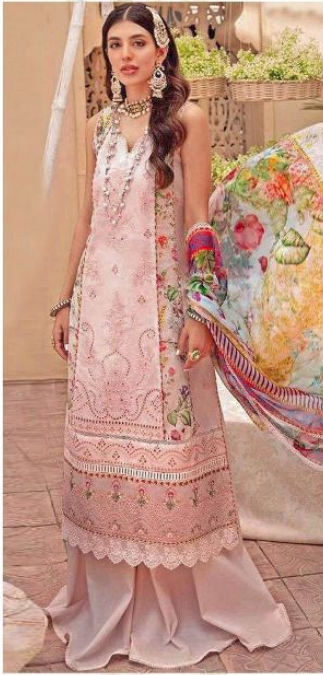

Mahe Noor

D.NO.	TOP	BOTTOM	DUPATTA	RATE
Z-2065	LAWN COTTON HEAVY EMBROIDERED	SEMI LAWN COTTON	CHIFFON DIGITAL PRINTED	1080/-
Z-2066	LAWN COTTON HEAVY EMBROIDERED	SEMI LAWN COTTON	CHIFFON DIGITAL PRINTED	1120/-
Z-2067	LAWN COTTON HEAVY EMBROIDERED	SEMI LAWN COTTON	CHIFFON DIGITAL PRINTED	1080/-
Z-2068	LAWN COTTON HEAVY EMBROIDERED	SEMI LAWN COTTON	CHIFFON DIGITAL PRINTED	1120/-

ZARQASHTM
A BRAND BY **KHAYYRA**

Mah e Noor

ZARQASH
A POWER OF KUTTIKA

Top - Lawn cotton heavy embroidered
Bottom - Semi lawn cotton
Dupatta - Chiffon digital printed

Z-2065

Z-2066

Z-2067

Z-2068

ZARQASH[®]

Z-2068

Top - Lawn cotton heavy embroidered
Bottom - Semi lawn cotton
Dupatta - Chiffon digital printed

ZARQASH®

Z-2066

Top - Lawn cotton heavy embroidered

Bottom - Semi lawn cotton

Dupatta - Chiffon digital printed

ZARQASH[®]

Z-2065

Top - Lawn cotton heavy embroidered

Bottom - Semi lawn cotton

Dupatta - Chiffon digital printed

ZARQASH®

Z-2067

Top - Lawn cotton heavy embroidered