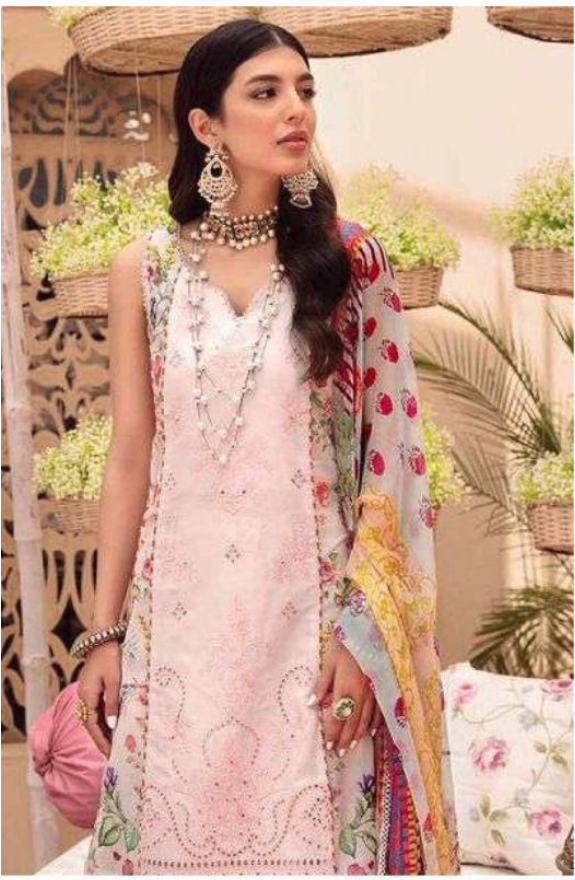

Mahe Noor

D.NO.	TOP	BOTTOM	DUPATTA	RATE
Z-2065	LAWN COTTON HEAVY EMBROIDERED	SEMI LAWN COTTON	CHIFFON DIGITAL PRINTED	1080/-
Z-2066	LAWN COTTON HEAVY EMBROIDERED	SEMI LAWN COTTON	CHIFFON DIGITAL PRINTED	1120/-
Z-2067	LAWN COTTON HEAVY EMBROIDERED	SEMI LAWN COTTON	CHIFFON DIGITAL PRINTED	1080/-
Z-2068	LAWN COTTON HEAVY EMBROIDERED	SEMI LAWN COTTON	CHIFFON DIGITAL PRINTED	1120/-

ZARQASHTM
A BRAND BY **KHAYYRA**

Mah e Noor

ZARQASH
A POWER OF KUTTIKA

Top - Lawn cotton heavy embroidered
Bottom - Semi lawn cotton
Dupatta - Chiffon digital printed

Z-2065

Z-2066

Z-2067

Z-2068

ZARQASH[®]

Z-2068

Top - Lawn cotton heavy embroidered
Bottom - Semi lawn cotton
Dupatta - Chiffon digital printed

ZARQASH®

Z-2066

Top - Lawn cotton heavy embroidered

Bottom - Semi lawn cotton

Dupatta - Chiffon digital printed

ZARQASH[®]

Z-2065

Top - Lawn cotton heavy embroidered

Bottom - Semi lawn cotton

Dupatta - Chiffon digital printed

ZARQASH®

Z-2067

Top - Lawn cotton heavy embroidered