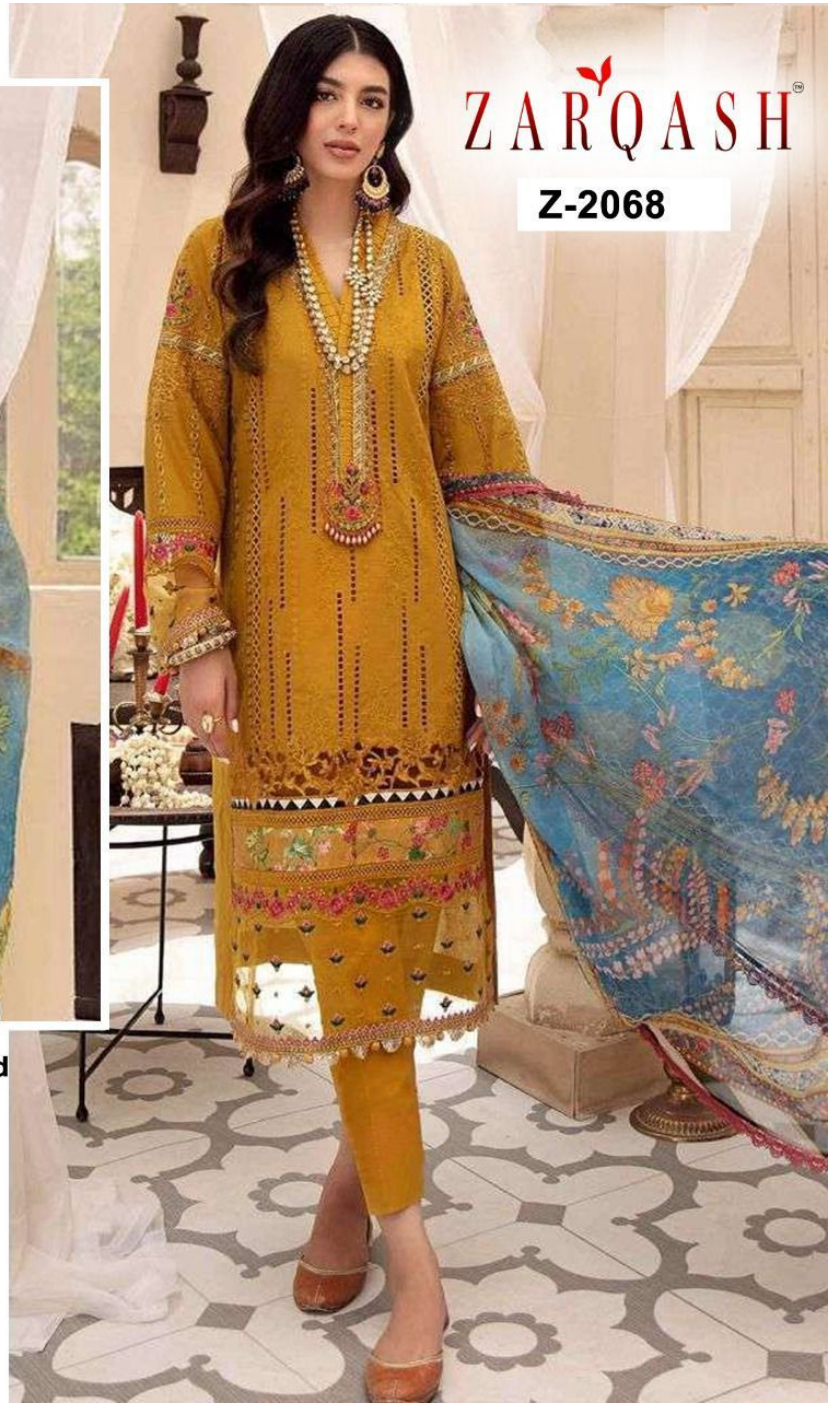

Mahe Noor

D.NO.	TOP	BOTTOM	DUPATTA	RATE
Z-2065	LAWN COTTON HEAVY EMBROIDERED	SEMI LAWN COTTON	CHIFFON DIGITAL PRINTED	1080/-
Z-2066	LAWN COTTON HEAVY EMBROIDERED	SEMI LAWN COTTON	CHIFFON DIGITAL PRINTED	1120/-
Z-2067	LAWN COTTON HEAVY EMBROIDERED	SEMI LAWN COTTON	CHIFFON DIGITAL PRINTED	1080/-
Z-2068	LAWN COTTON HEAVY EMBROIDERED	SEMI LAWN COTTON	CHIFFON DIGITAL PRINTED	1120/-

ZARQASHTM
A BRAND BY **KHAYYRA**

Mah e Noor

ZARQASH
A POWER OF KUTTIKA

Top - Lawn cotton heavy embroidered
Bottom - Semi lawn cotton
Dupatta - Chiffon digital printed

Z-2065

Z-2066

Z-2067

Z-2068

ZARQASH[®]

Z-2068

Top - Lawn cotton heavy embroidered
Bottom - Semi lawn cotton
Dupatta - Chiffon digital printed

ZARQASH®

Z-2066

Top - Lawn cotton heavy embroidered

Bottom - Semi lawn cotton

Dupatta - Chiffon digital printed

ZARQASH[®]

Z-2065

Top - Lawn cotton heavy embroidered

Bottom - Semi lawn cotton

Dupatta - Chiffon digital printed

ZARQASH®

Z-2067

Top - Lawn cotton heavy embroidered