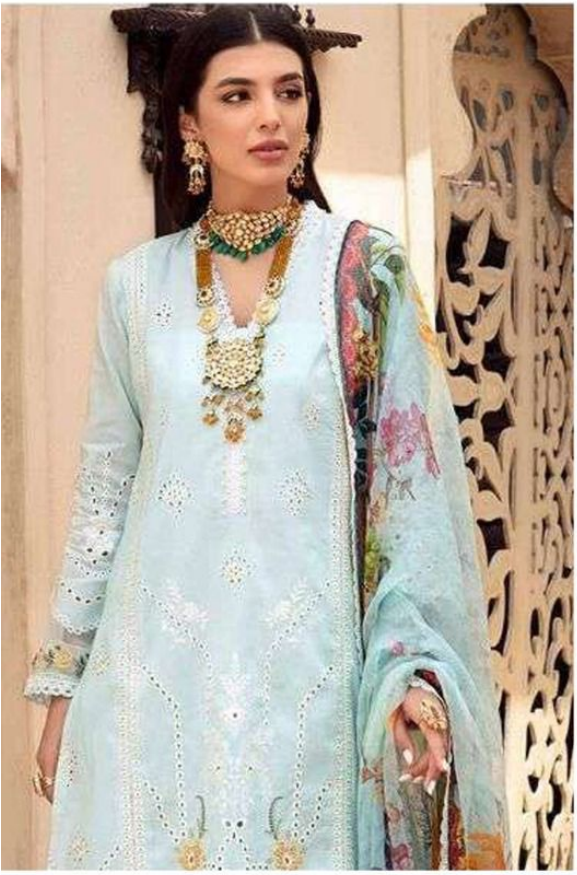

Mahe Noor

D.NO.	TOP	BOTTOM	DUPATTA	RATE
Z-2065	LAWN COTTON HEAVY EMBROIDERED	SEMI LAWN COTTON	CHIFFON DIGITAL PRINTED	1080/-
Z-2066	LAWN COTTON HEAVY EMBROIDERED	SEMI LAWN COTTON	CHIFFON DIGITAL PRINTED	1120/-
Z-2067	LAWN COTTON HEAVY EMBROIDERED	SEMI LAWN COTTON	CHIFFON DIGITAL PRINTED	1080/-
Z-2068	LAWN COTTON HEAVY EMBROIDERED	SEMI LAWN COTTON	CHIFFON DIGITAL PRINTED	1120/-

ZARQASHTM
A BRAND BY **KHAYYRA**

Mah e Noor

ZARQASH
A POWER OF KUTTIKA

Top - Lawn cotton heavy embroidered
Bottom - Semi lawn cotton
Dupatta - Chiffon digital printed

Z-2065

Z-2066

Z-2067

Z-2068

ZARQASH[®]

Z-2068

Top - Lawn cotton heavy embroidered
Bottom - Semi lawn cotton
Dupatta - Chiffon digital printed

ZARQASH®

Z-2066

Top - Lawn cotton heavy embroidered

Bottom - Semi lawn cotton

Dupatta - Chiffon digital printed

ZARQASH[®]

Z-2065

Top - Lawn cotton heavy embroidered

Bottom - Semi lawn cotton

Dupatta - Chiffon digital printed

ZARQASH®

Z-2067

Top - Lawn cotton heavy embroidered