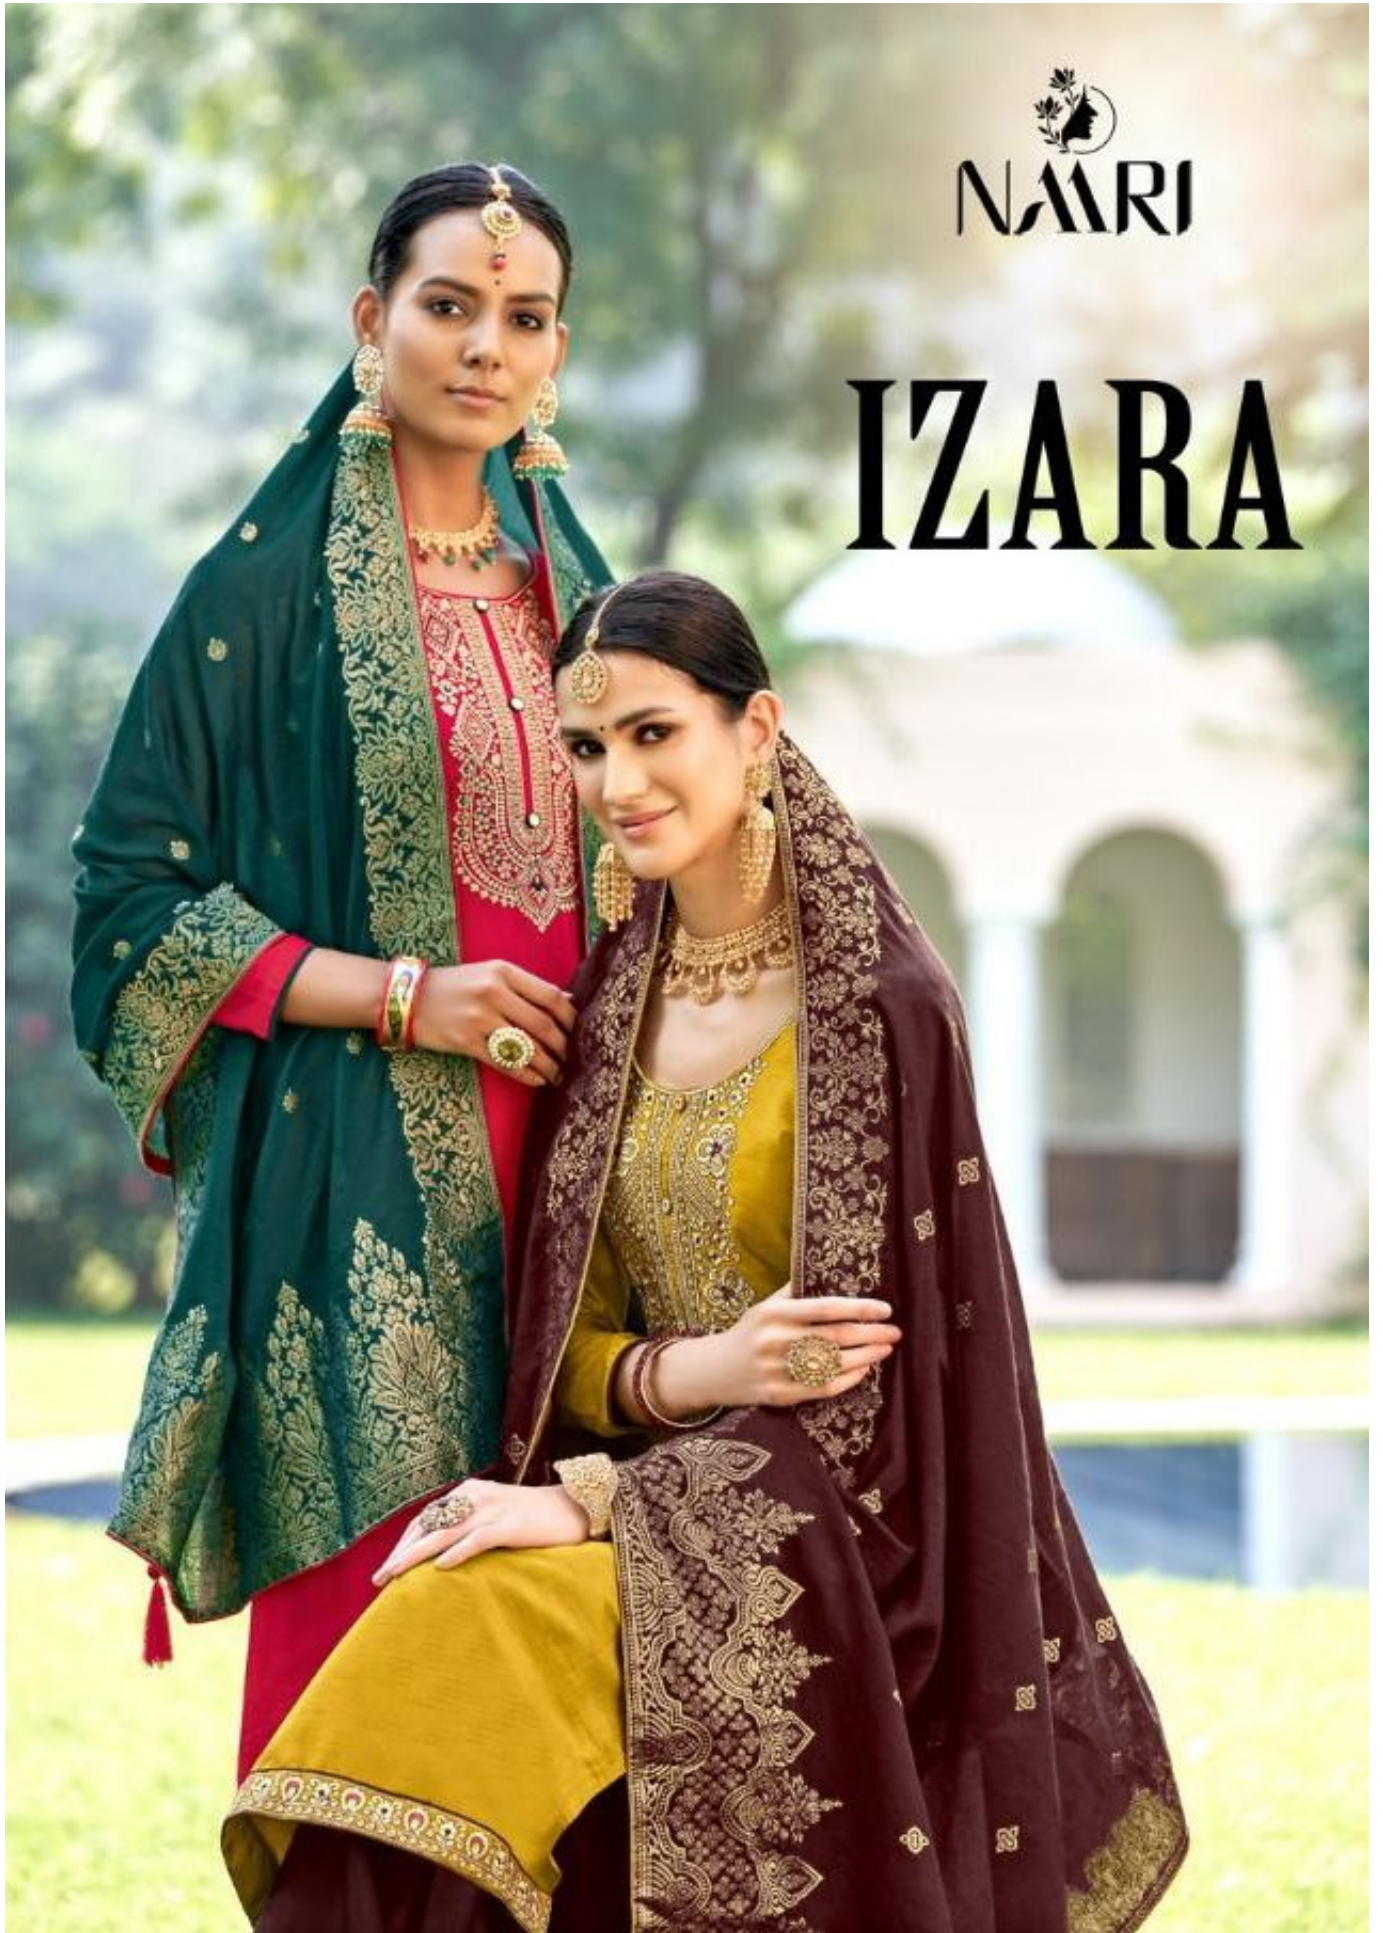

Code # 3005

Code # 3006

NARI

IZARA

NARI

IZARA

NAARI

Classic Trendseller

PRESENTING TO YOU OUR NEW CATALOGUE

IZARA

FROM NAARI FASHIONS,

TOP

PARAMPARA SILK WITH JERRY WORK

BOTTOM

DULL SANTUN

DUPATTA