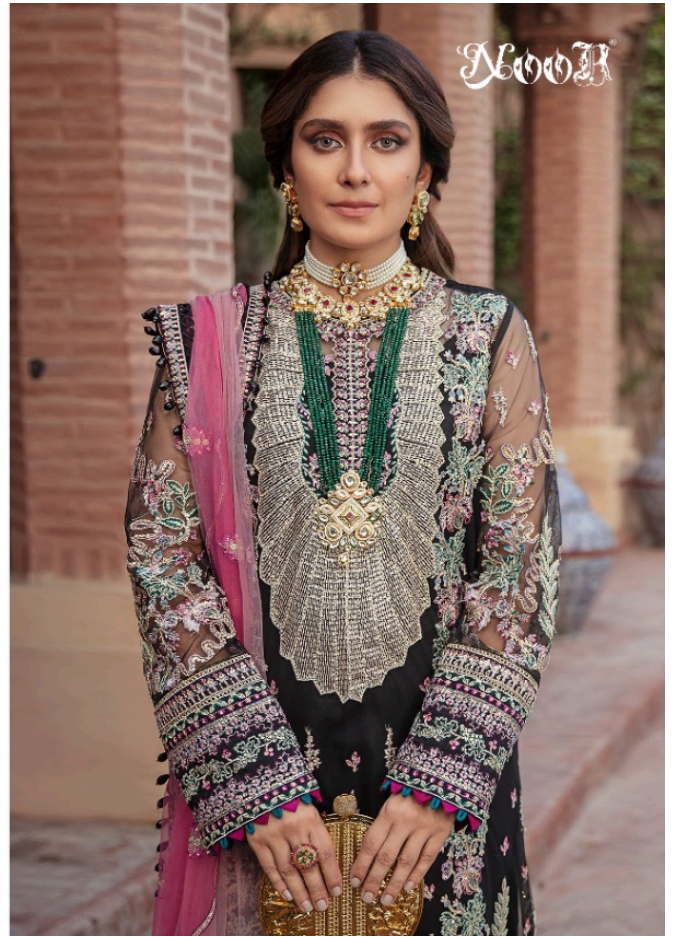

AFROZEH
VOL-2

NOOR®

14006

TOP

FOX GEORGETTE WITH
STYLISH WORK

BOTTOM-INNER
HEAVY SANTOON

DUPATTA
NET EMBROIDERY
WITH BORDER

14006

NOOR
AFROZEH
VOL-2

Noor
AFROZEH
VOL-2

AFROZEH
VOL-2

NOOR®

14005

TOP

FOX GEORGETTE WITH
STYLISH WORK

BOTTOM-INNER
HEAVY SANTOON

DUPATTA
NET EMBROIDERY
WITH BORDER

AFROZEH
VOL-2

NOOR®

14004

TOP

FOX GEORGETTE WITH
STYLISH WORK

BOTTOM-INNER
HEAVY SANTOON

DUPATTA
NET EMBROIDERY
WITH BORDER