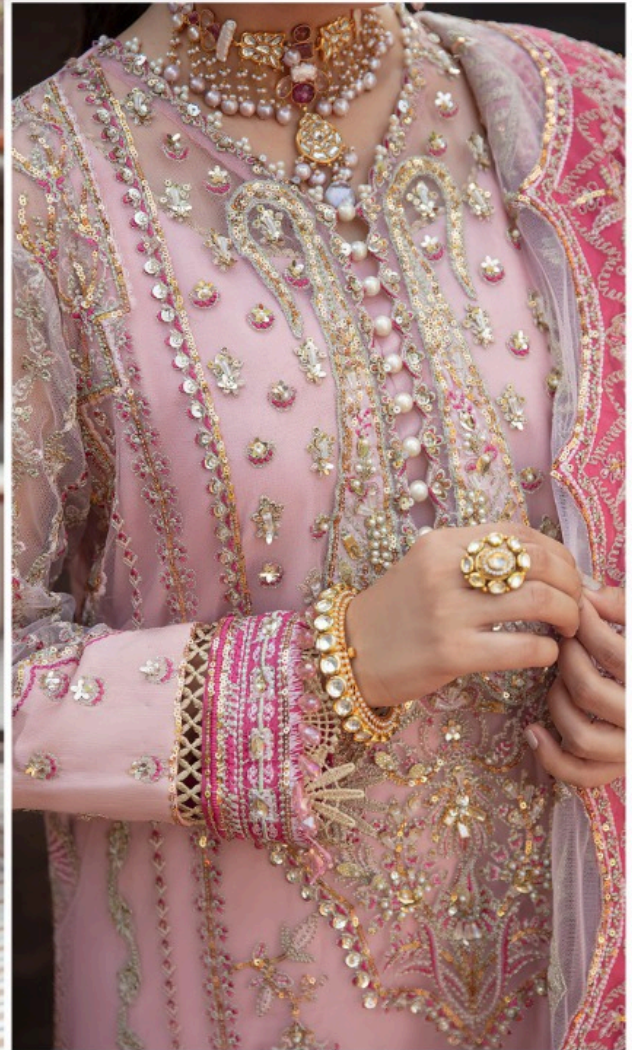

AFROZEH
VOL-2

NOOR®

14006

TOP

FOX GEORGETTE WITH
STYLISH WORK

BOTTOM-INNER
HEAVY SANTOON

DUPATTA
NET EMBROIDERY
WITH BORDER

14006

NOOR
AFROZEH
VOL-2

NOOR
AFROZEH
VOL-2

AFROZEH
VOL-2

NOOR®

14005

TOP

FOX GEORGETTE WITH
STYLISH WORK

BOTTOM-INNER
HEAVY SANTOON

DUPATTA
NET EMBROIDERY
WITH BORDER

AFROZEH
VOL-2

NOOR®

14004

TOP

FOX GEORGETTE WITH
STYLISH WORK

BOTTOM-INNER
HEAVY SANTOON

DUPATTA
NET EMBROIDERY
WITH BORDER