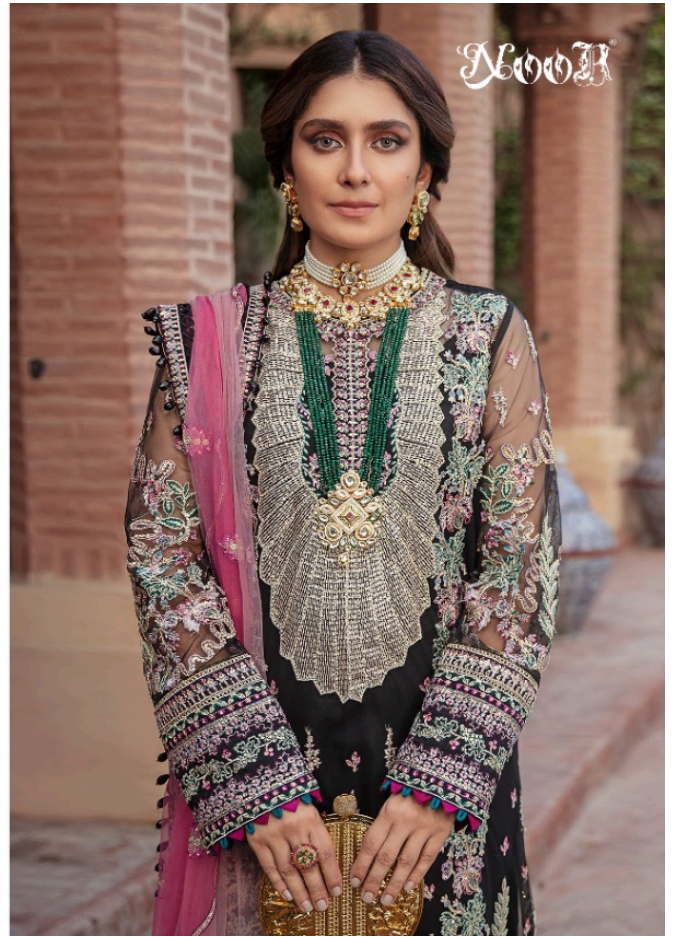

AFROZEH
VOL-2

NOOR®

14006

TOP

FOX GEORGETTE WITH
STYLISH WORK

BOTTOM-INNER
HEAVY SANTOON

DUPATTA
NET EMBROIDERY
WITH BORDER

14006

NOOR
AFROZEH
VOL-2

NOOR
AFROZEH
VOL-2

AFROZEH
VOL-2

NOOR®

14005

TOP

FOX GEORGETTE WITH
STYLISH WORK

BOTTOM-INNER
HEAVY SANTOON

DUPATTA
NET EMBROIDERY
WITH BORDER

AFROZEH
VOL-2

NOOR®

14004

TOP

FOX GEORGETTE WITH
STYLISH WORK

BOTTOM-INNER
HEAVY SANTOON

DUPATTA
NET EMBROIDERY
WITH BORDER