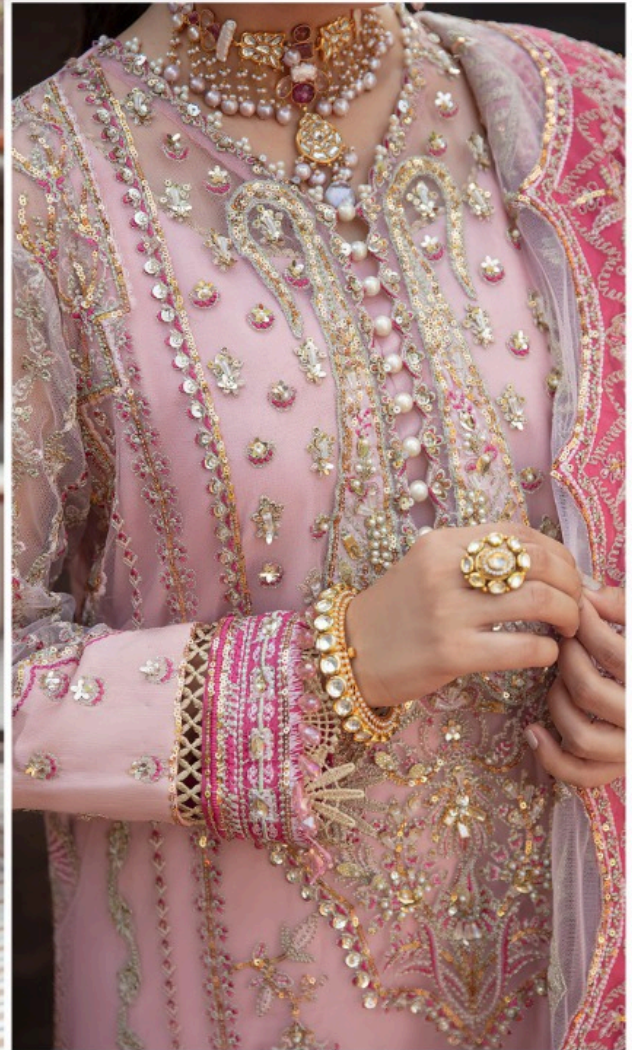

AFROZEH
VOL-2

NOOR®

14006

TOP

FOX GEORGETTE WITH
STYLISH WORK

BOTTOM-INNER
HEAVY SANTOON

DUPATTA
NET EMBROIDERY
WITH BORDER

14006

NOOR
AFROZEH
VOL-2

Noor
AFROZEH
VOL-2

AFROZEH
VOL-2

NOOR®

14005

TOP

FOX GEORGETTE WITH
STYLISH WORK

BOTTOM-INNER
HEAVY SANTOON

DUPATTA
NET EMBROIDERY
WITH BORDER

AFROZEH
VOL-2

NOOR®

14004

TOP

FOX GEORGETTE WITH
STYLISH WORK

BOTTOM-INNER
HEAVY SANTOON

DUPATTA
NET EMBROIDERY
WITH BORDER