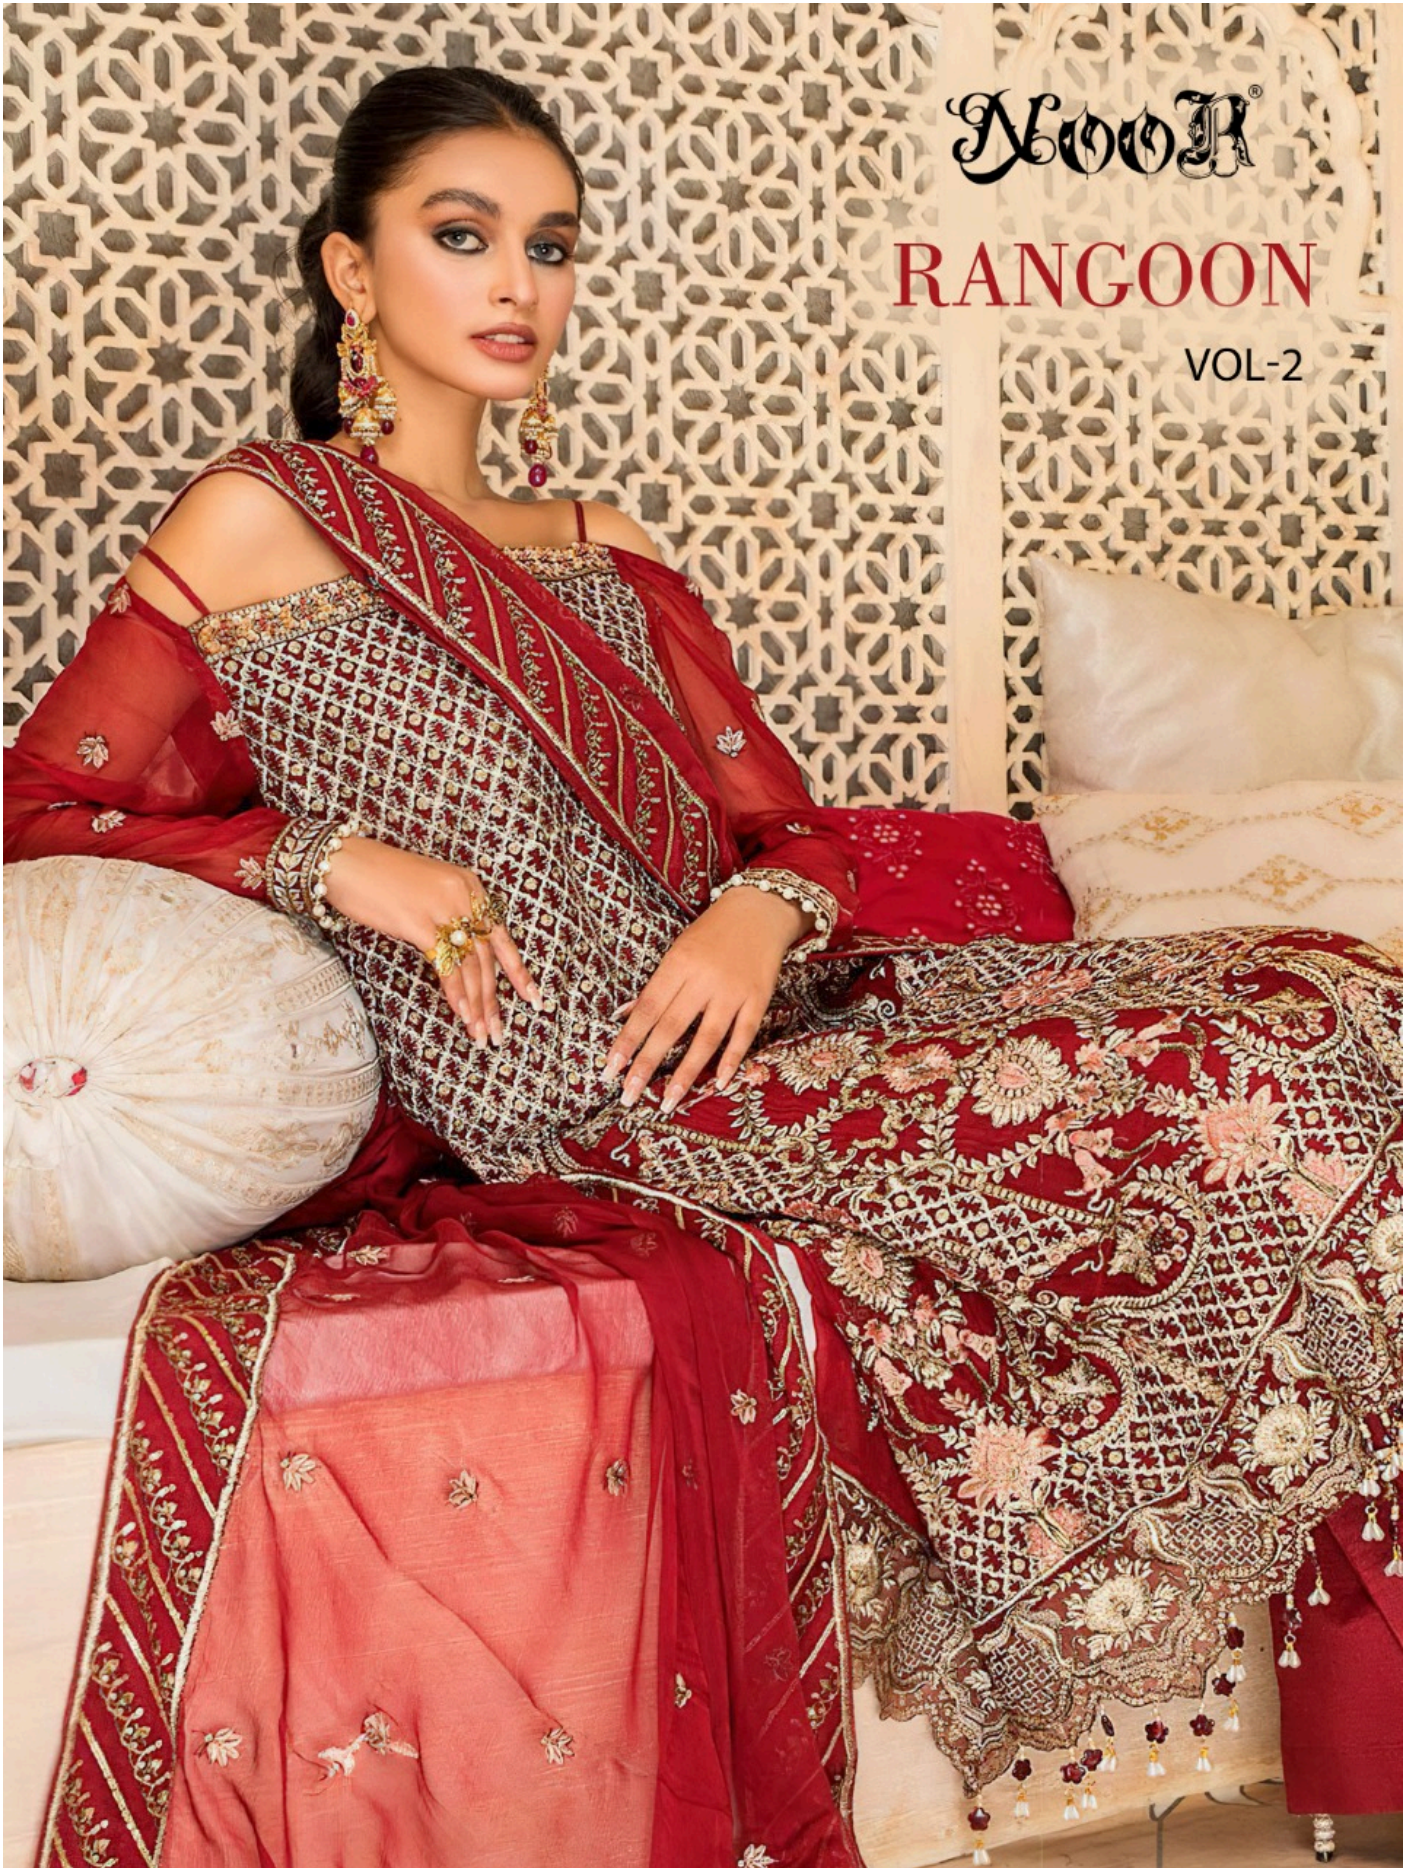

Noor®

RANGOON

VOL-2

Noor®

RANGOON

VOL-2

Noor[®]
RANGOON
VOL-2

TOP

GEORGETTE WITH
STYLISH WORK

BOTTOM / INNER
HEAVY SANTOON

DUPATTA
NET DUPATTA
WITH BORDER

1208

Noor[®]
RANGOON
VOL-2

TOP

GEORGETTE WITH
STYLISH WORK

BOTTOM / INNER
HEAVY SANTOON

Noor[®]
RANGOON
VOL-2

TOP

GEORGETTE WITH
STYLISH WORK

BOTTOM / INNER
HEAVY SANTOON

DUPATTA
NET DUPATTA
WITH BORDER

1206