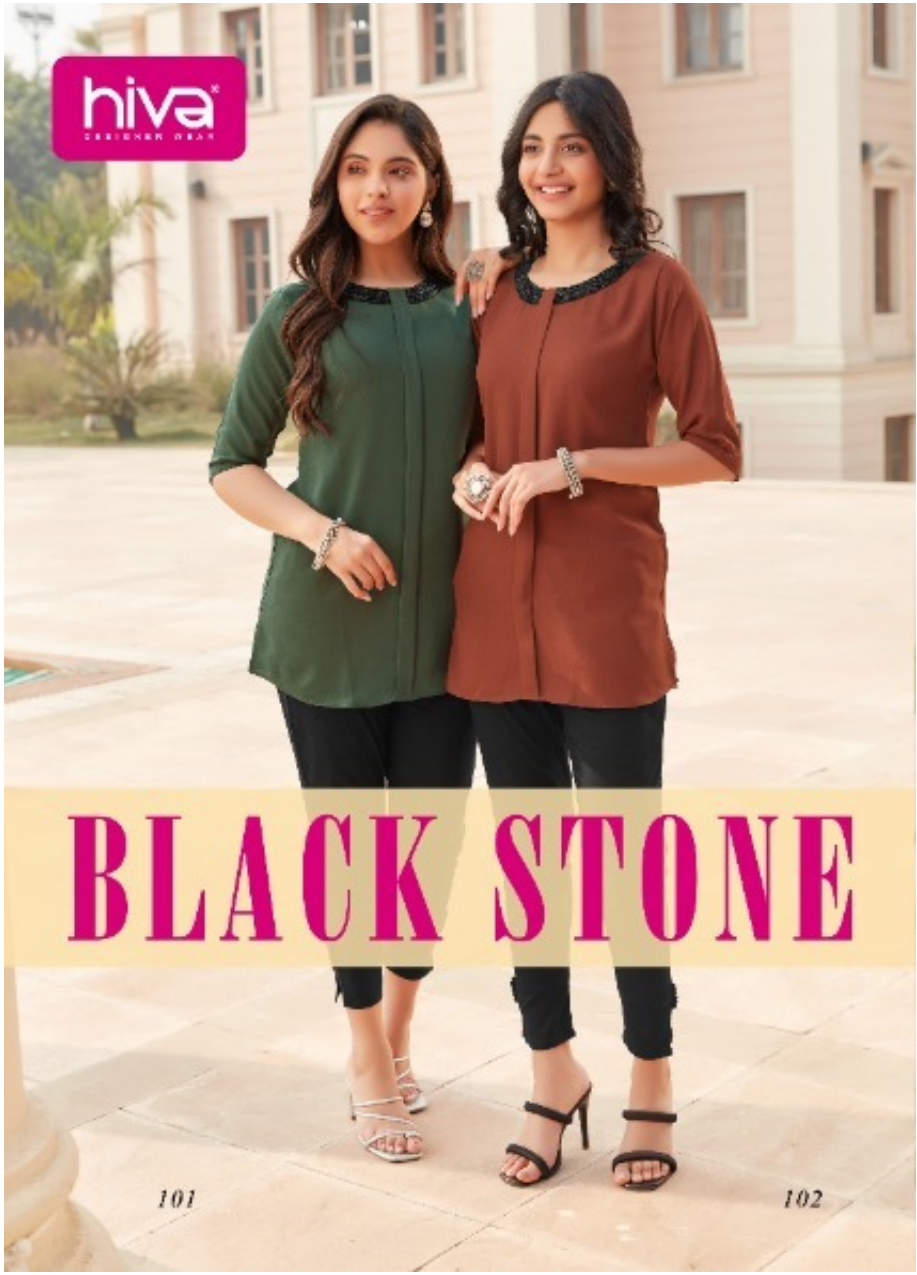

hiva
CLOTHING STORE

BLACK STONE

101

102

103

104

105

106

BLACK STONE

101

102

A woman with long, dark, wavy hair is smiling and looking towards the camera. She is wearing a maroon-colored, long-sleeved top with a black sequined collar and a vertical seam down the center. Her hands are clasped in front of her. She is wearing a silver bracelet on her left wrist and a ring on her right hand. The background features a swimming pool with yellow lane lines, a white building with columns, and green foliage.

hiva[®]
DESIGNER WEAR

**BLACK
STONE**
106

**BLACK
STONE**

103

**BLACK
STONE**
105

**BLACK
STONE**
101

hiva[®]
DESIGNER WEAR

**BLACK
STONE**
104

**BLACK
STONE**

102