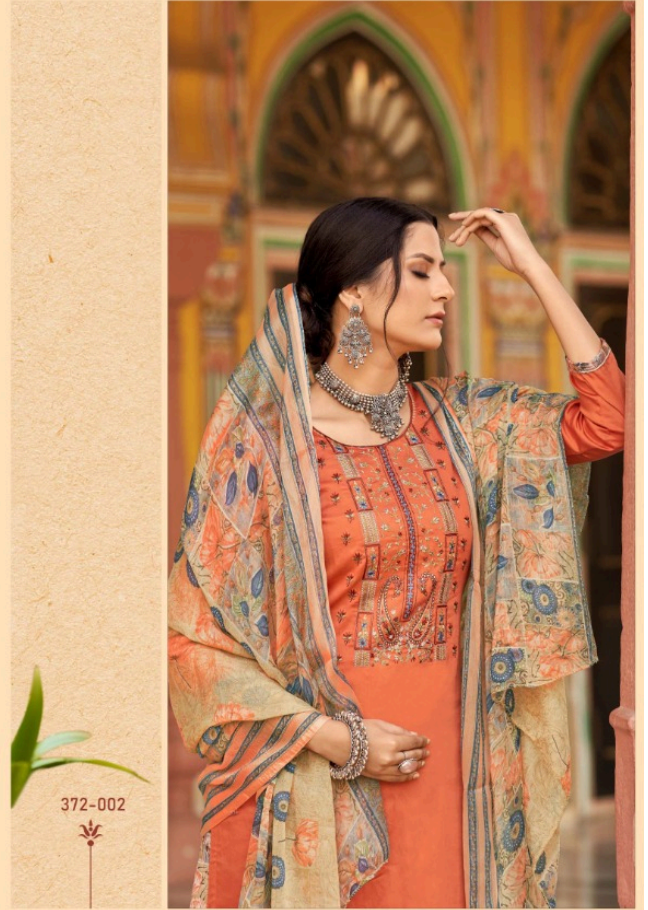

 **Zulfat**[®]
Designer Suits

SIMRAN

 **Zulfat**[®]
Designer Suits

SIMRAN

372-006

Zulfat
DESIGNER SAREES

372-001

372-002

G

Glamourised

This stunning & glamorous collection by included trendy
series is vibrant yet attractive for the today's women
who prefer to make a style statements whenever she
steps out.

Zulfat®
Designer Suits

372-003

 **Zulfat**
Designer Suits

372-010

372-008

Zulfat
Designs Saree