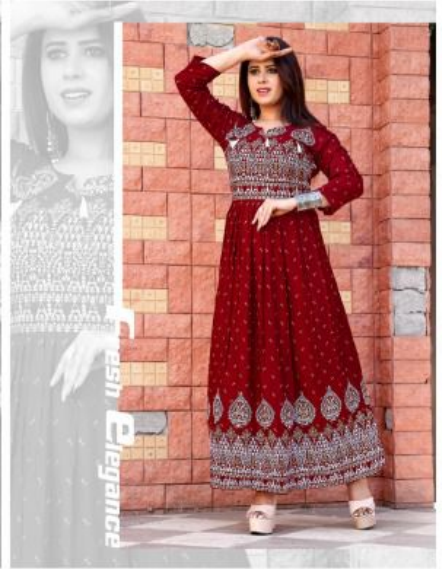

**M** Majisha  
NX

Majisha  
NX

Fresh Elegance

1005

M Majisha  
NX

1004

THE  
WORLDCHA

Her photogenic face has been sculpted to adorn the finest piece of  
courtless fashion, mantras around the world. Every country  
craves every moment with her, across the world, her spirit is  
unbridled, but so too, her dress...crafted to perfection.

M Majisha  
NX

1001

1002

1003

1004

1005

1006

SIZE-L,XL,XXL,3XL,4XL,5XL

**M** Majisha  
NX

**Material: Heavy Reyon  
Gold Print With Hand Work**

**M** Majisha  
NX

SIZE-L,XL,XXL,3XL,4XL,5XL

**MAISAA...**

VOL-01

06 DIFFERENT STYLISH WORK  
KURTI COLLECTION...

**M** Majisha  
NX