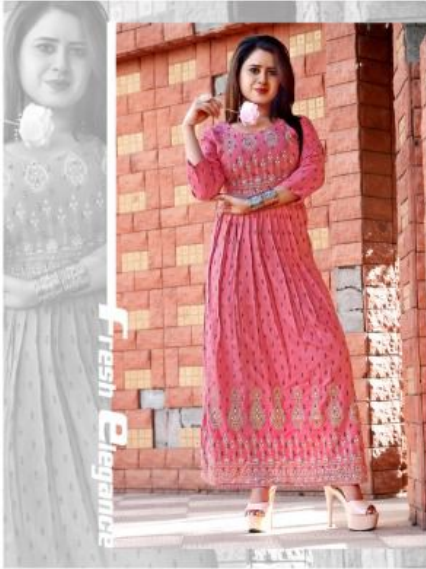

**M** Majisha  
NX

Majisha  
NX

Fresh Elegance

1005

M Majisha  
NX

1004

THE  
WORLDCHA

Her plump face has been sculpted to adorn the finest pair of  
courtless fashion, mantras around the world. Every corner  
crags every moment with, be, across the world, by green &  
inspired, but so too, her dress, crafted to perfection.

M Majisha  
NX

IN PERFECTION, SHE DWELLS

1006

M Majisha  
NX

Priceless Reveries

**M Majisha**  
NX

**Fashion Elegance**

**1003**

M Majisha  
NX

1001

1002

1003

1004

1005

1006

SIZE-L,XL,XXL,3XL,4XL,5XL

**M** Majisha  
NX

**Material: Heavy Reyon  
Gold Print With Hand Work**

**M** Majisha  
NX

SIZE-L,XL,XXL,3XL,4XL,5XL

**MAISAA...**

VOL-01

06 DIFFERENT STYLISH WORK  
KURTI COLLECTION...

**M** Majisha  
NX