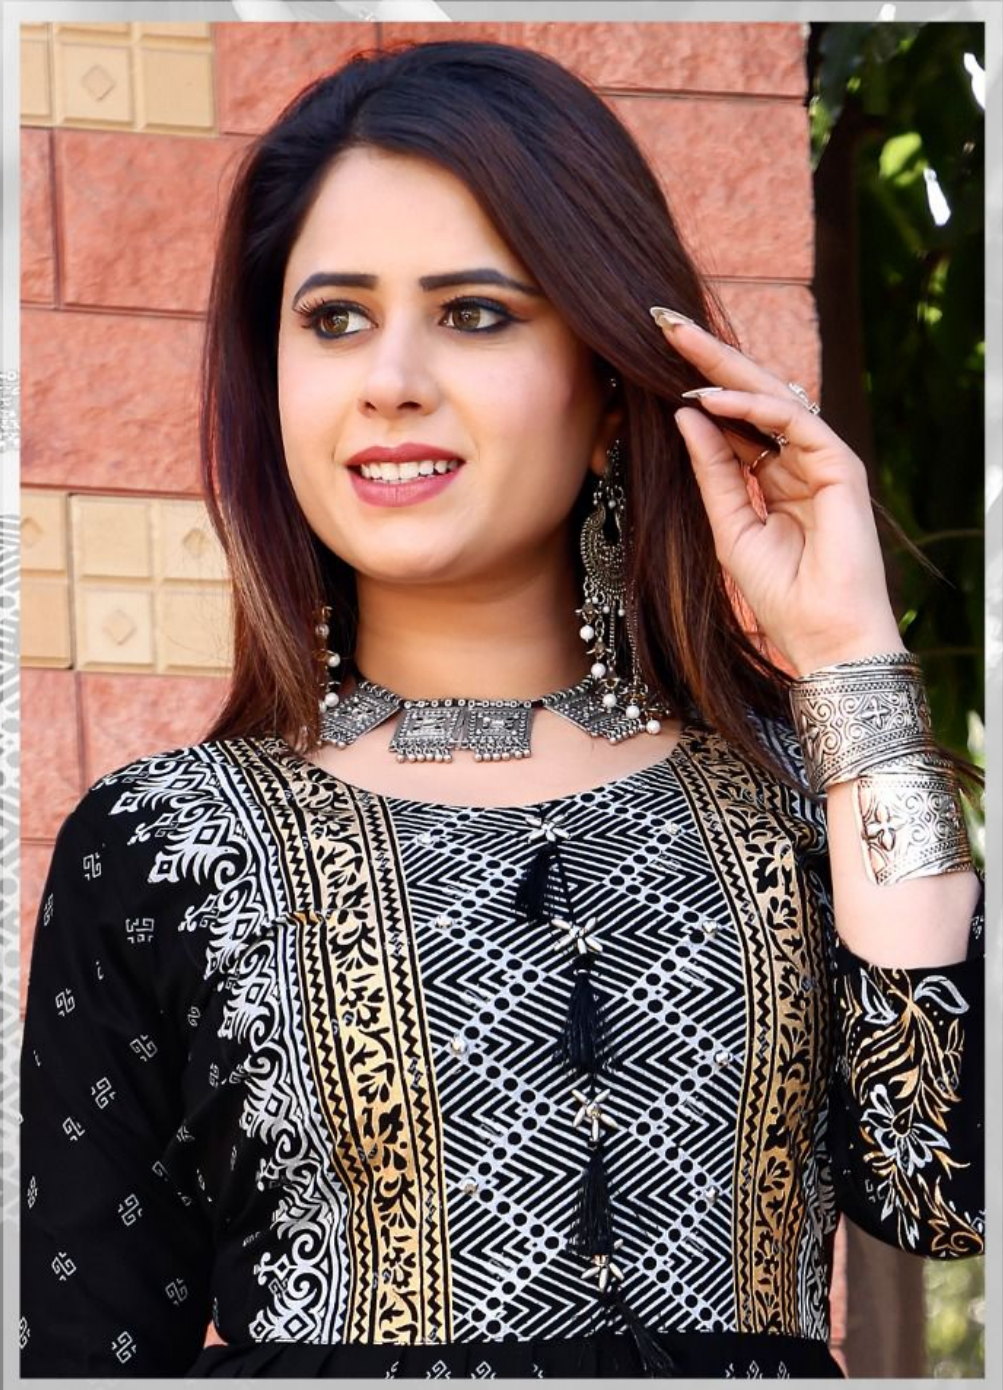

M Majisha
NX

Priceless Reveries