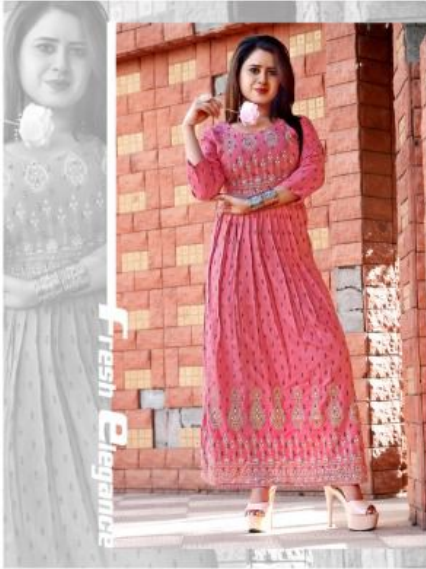

**M** Majisha  
NX

Majisha  
NX

Fresh Elegance

1005

M Majisha  
NX

1004

THE  
WORLDCHA

Her photogenic face has been sculpted to adorn the finest piece of  
courtless fashion, mantras around the world. Every country  
craves every moment with her, across the world, her spirit is  
unbridled, but so too, her dress...crafted to perfection.

M Majisha  
NX

IN PERFECTION, SHE DWELLS

1006

M Majisha  
NX

Priceless Reveries

**M Majisha**  
NX

**Fashion Elegance**

**1003**

M Majisha  
NX

1001

1002

1003

1004

1005

1006

SIZE-L,XL,XXL,3XL,4XL,5XL

**M** Majisha  
NX

**Material: Heavy Reyon  
Gold Print With Hand Work**

**M** Majisha  
NX

SIZE-L,XL,XXL,3XL,4XL,5XL

**MAISAA...**

VOL-01

06 DIFFERENT STYLISH WORK  
KURTI COLLECTION...

**M** Majisha  
NX