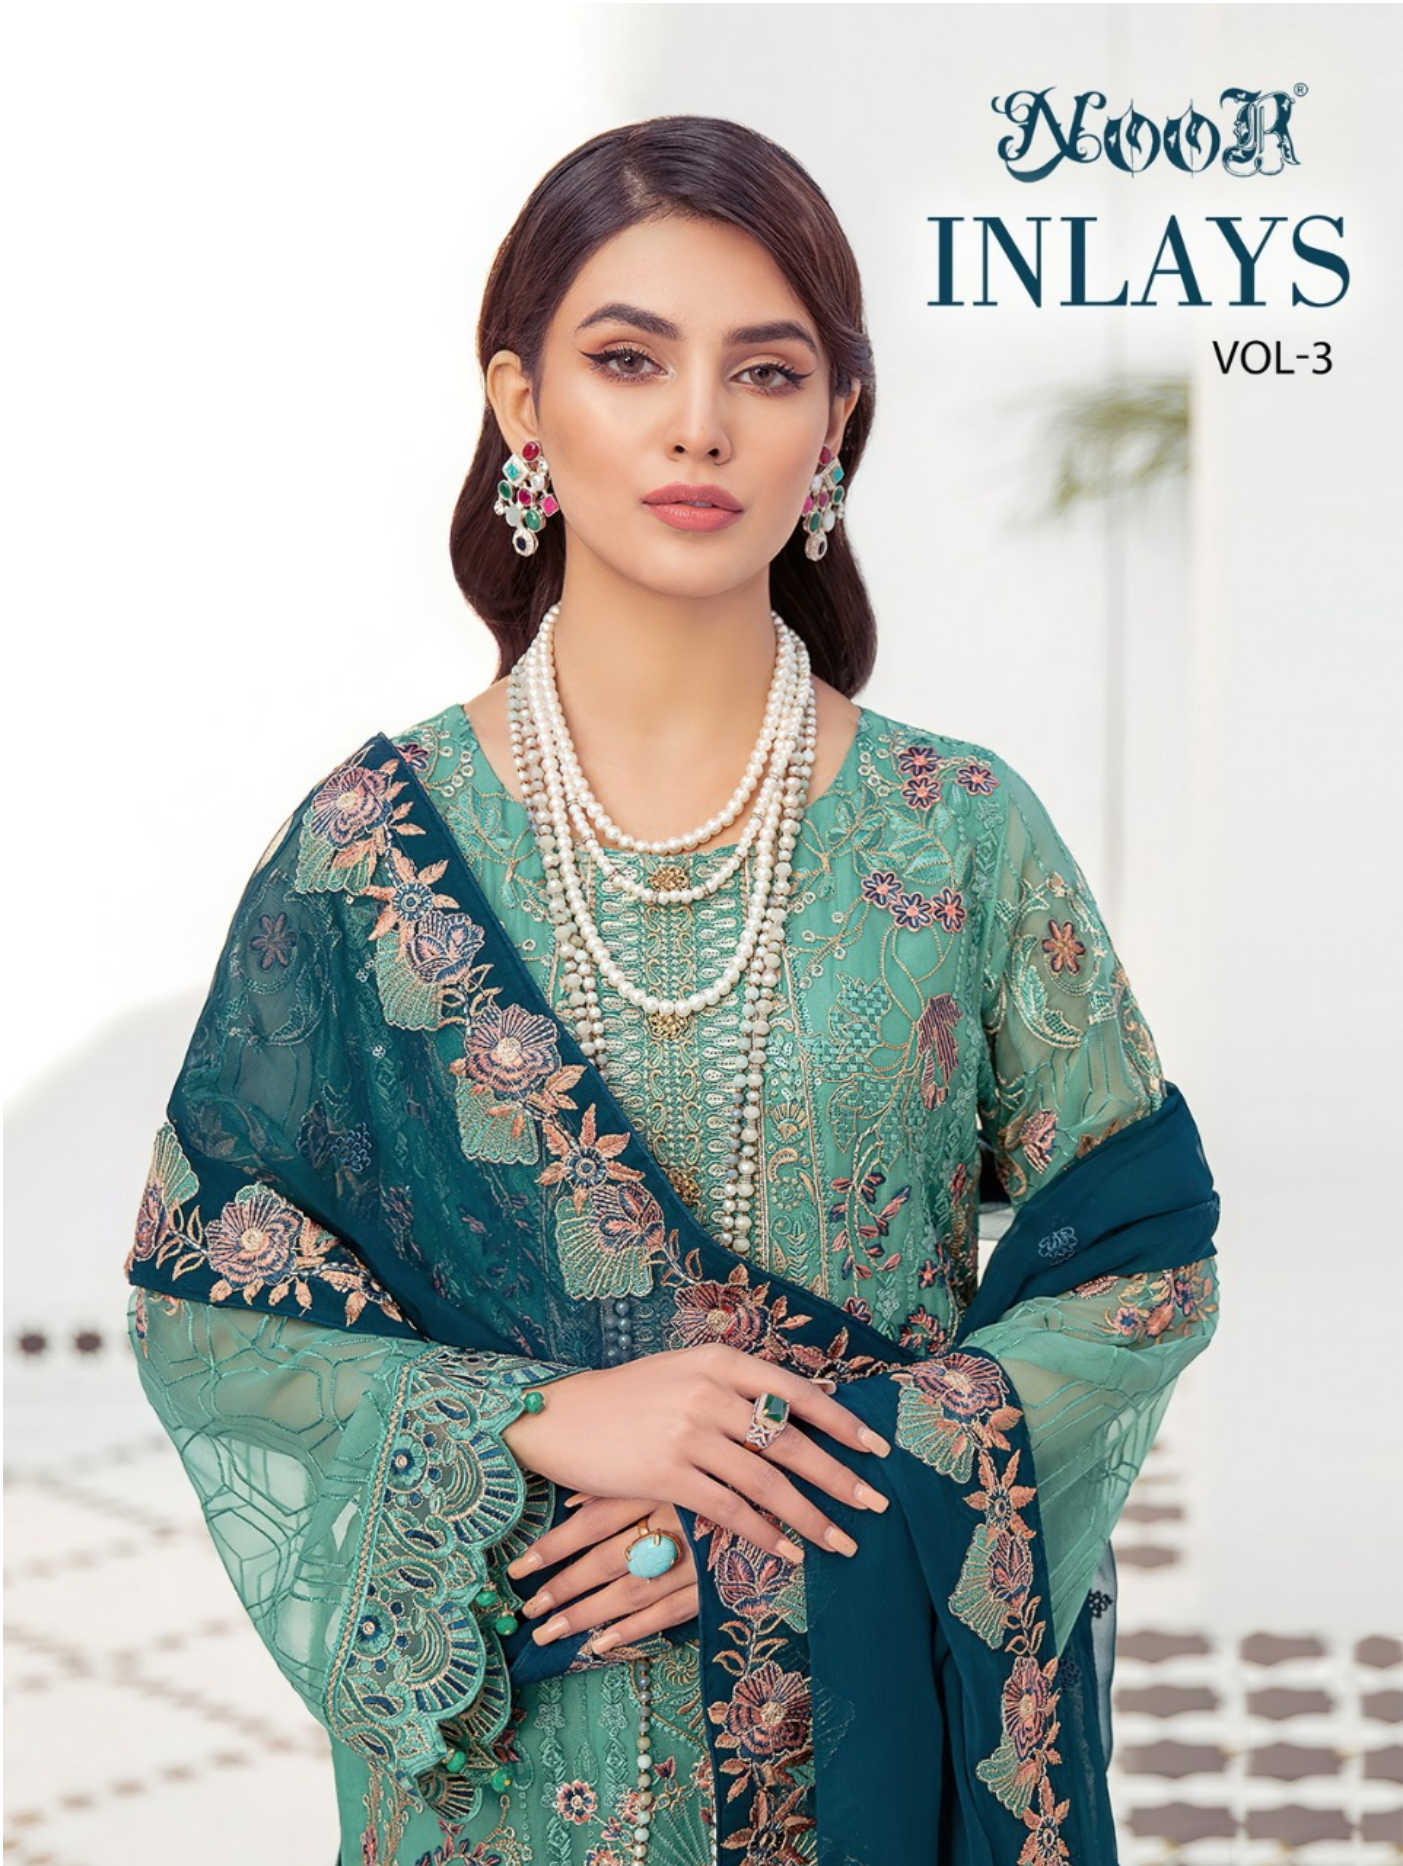

INLAYS
VOL-3

NOOR®

D.No.9000

TOP

GEORGETTE WITH
STYLISH WORK

BOTTOM-INNER

HEAVY SANTOON

DUPATTA

NAZNIK CHIFFON
WITH WORK

Noor[®]

INLAYS

VOL-3

Noor[®]

INLAYS

VOL-3

Noor[®]

TOP

GEORGETTE WITH
STYLISH WORK

BOTTOM-INNER

HEAVY SANTOON

DUPATTA

NAZNIK CHIFFON
WITH WORK

INLAYS
VOL-3

NOOR®

D.No.9001

TOP
GEORGETTE WITH
STYLISH WORK

BOTTOM-INNER
HEAVY SANTOON

DUPATTA
NAZNIK CHIFFON
WITH WORK