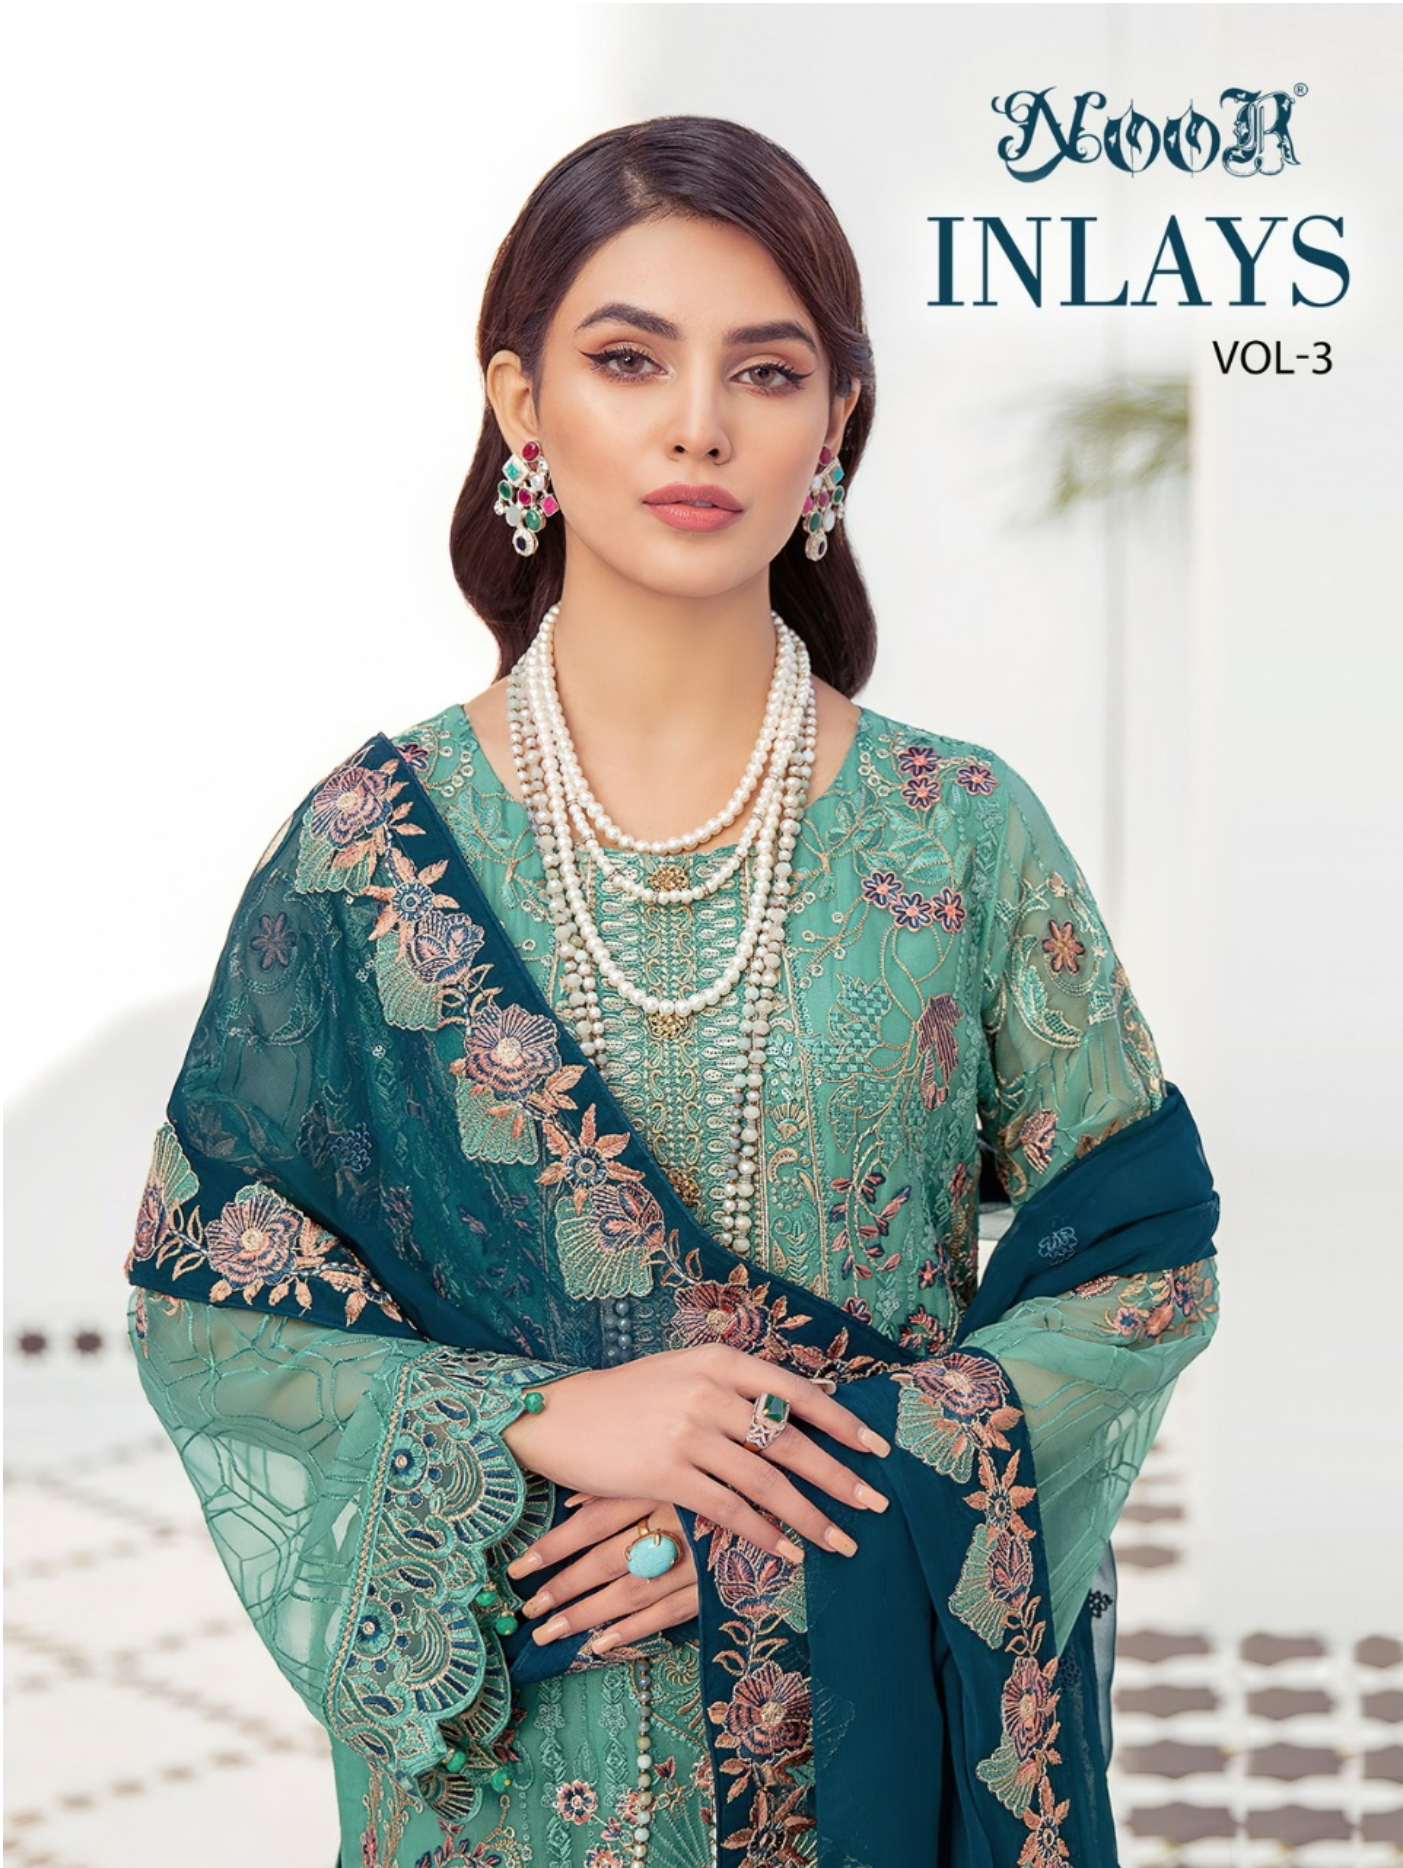

Noor®

INLAYS

VOL-3