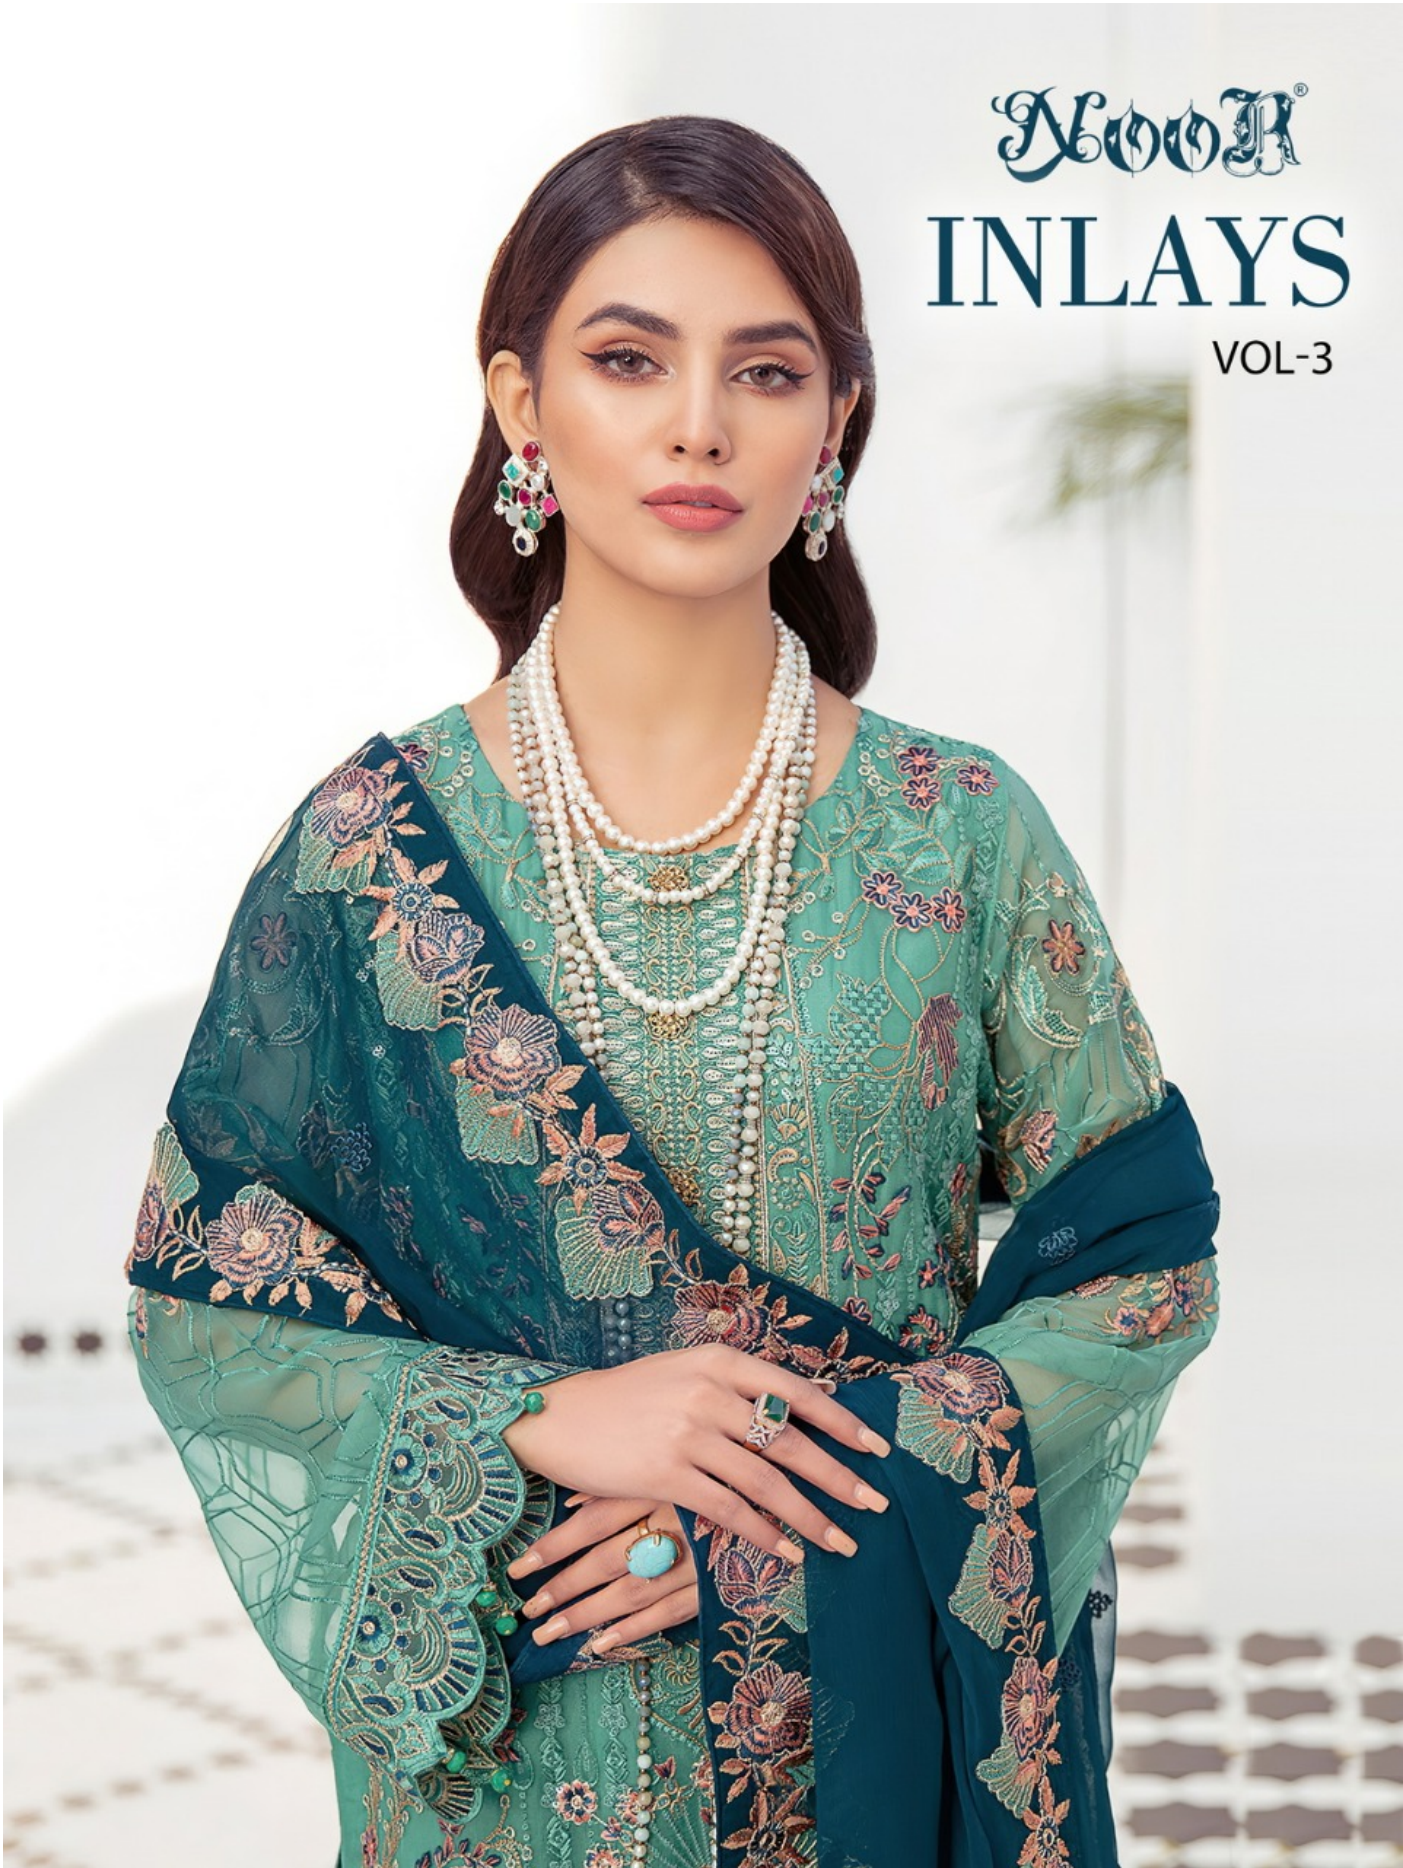

INLAYS
VOL-3

NOOR®

D.No.9000

TOP

GEORGETTE WITH
STYLISH WORK

BOTTOM-INNER

HEAVY SANTOON

DUPATTA

NAZNIK CHIFFON
WITH WORK

Noor[®]

INLAYS

VOL-3

Noor[®]

INLAYS

VOL-3

Noor[®]

TOP

GEORGETTE WITH
STYLISH WORK

BOTTOM-INNER

HEAVY SANTOON

DUPATTA

NAZNIK CHIFFON
WITH WORK

INLAYS
VOL-3

NOOR®

D.No.9001

TOP
GEORGETTE WITH
STYLISH WORK

BOTTOM-INNER
HEAVY SANTOON

DUPATTA
NAZNIK CHIFFON
WITH WORK