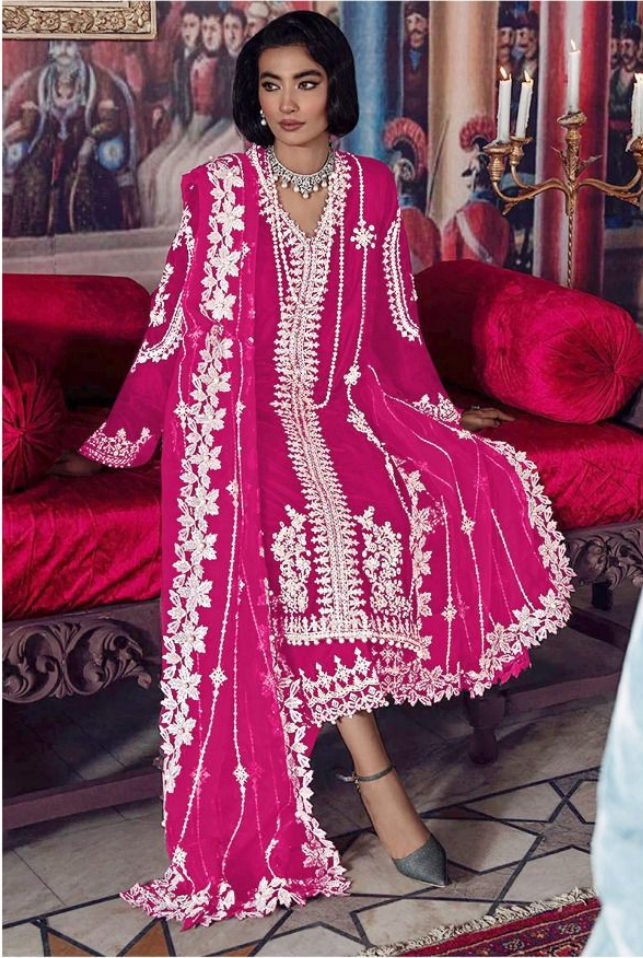

ZARQASH
A BRAND BY KIZMET

Z.2079 A

Top - Fox georgette with heavy embroidered
Inner Bottom - Heavy santoon with patch embroidered
Dupatta - Butterfly net with heavy embroidered

ZARQASH
A BRAND BY Kozmic

Z.2079 E

Top - Fox georgette with heavy embroidered
Inner Bottom - Heavy santoon with patch embroidered
Dupatta - Butterfly net with heavy embroidered

ZARQASH
A BRAND BY KIZMET

Z.2079 D

Top - Fox georgette with heavy embroidered
Inner Bottom - Heavy santoon with patch embroidered
Dupatta - Butterfly net with heavy embroidered

ZARQASH
A BRAND BY Kozmic

Z.2079 B

Top - Fox georgette with heavy embroidered
Inner Bottom - Heavy santoon with patch embroidered
Dupatta - Butterfly net with heavy embroidered

Z -2079 A

Z -2079 B

Z -2079 C

Z -2079 D

Z -2079 E

Z -2079 F

Top - Fox georgette with heavy embroidered
Inner Bottom - Heavy santoon with patch embroidered
Dupatta - Butterfly net with heavy embroidered

ZARQASH
A BRAND BY KIZMET

Z.2079 C