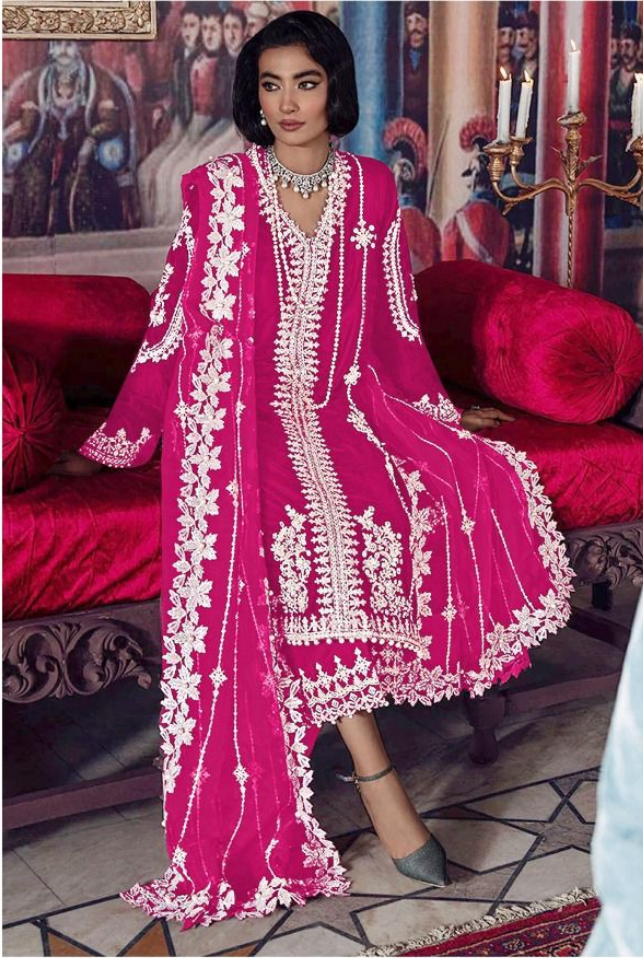

ZARQASH
A BRAND BY Kozmic

Z.2079 C

Top - Fox georgette with heavy embroidered
Inner Bottom - Heavy santoon with patch embroidered
Dupatta - Butterfly net with heavy embroidered