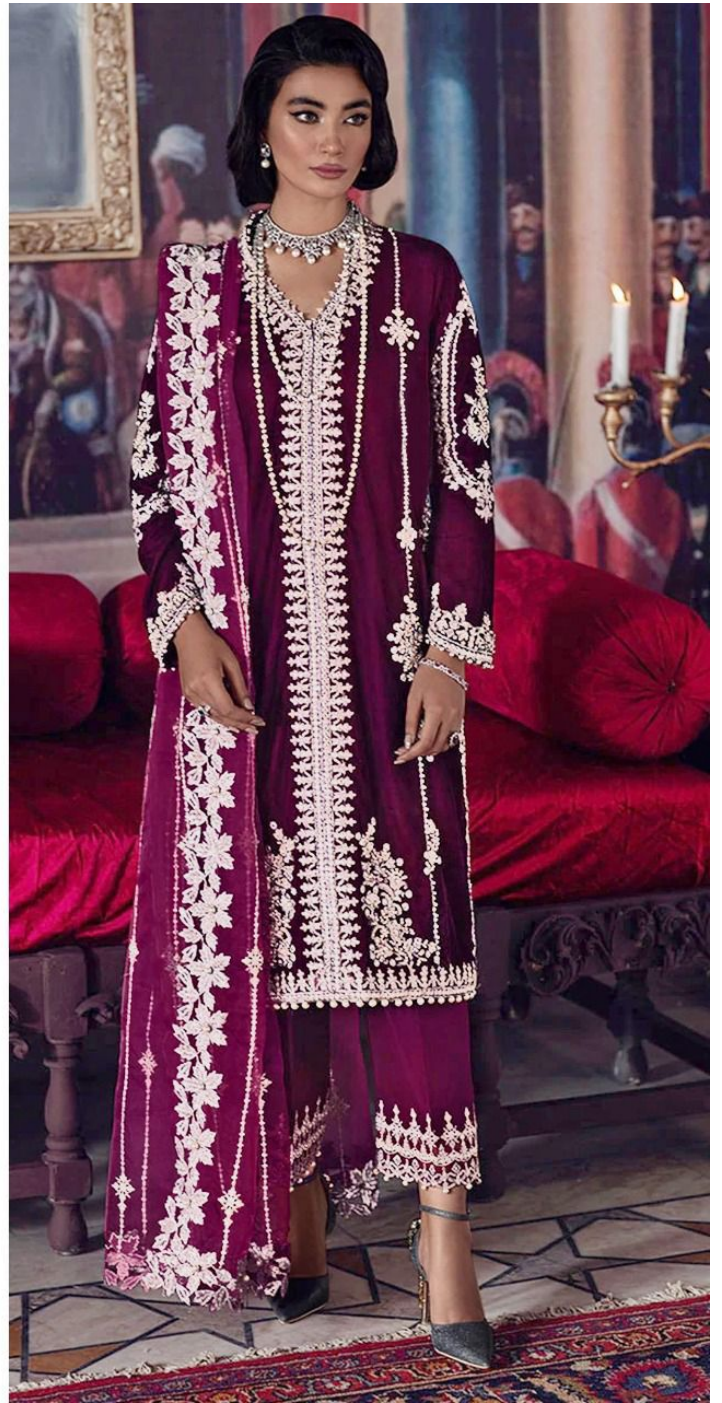

ZARQASH
A BRAND BY KIZMET

Z.2079 A

Top - Fox georgette with heavy embroidered
Inner Bottom - Heavy santoon with patch embroidered
Dupatta - Butterfly net with heavy embroidered

ZARQASH
A BRAND BY Kozmic

Z.2079 E

Top - Fox georgette with heavy embroidered
Inner Bottom - Heavy santoon with patch embroidered
Dupatta - Butterfly net with heavy embroidered

ZARQASH
A BRAND BY KIZMET

Z.2079 D

Top - Fox georgette with heavy embroidered
Inner Bottom - Heavy santoon with patch embroidered
Dupatta - Butterfly net with heavy embroidered

ZARQASH
A BRAND BY Kozmic

Z.2079 B

Top - Fox georgette with heavy embroidered
Inner Bottom - Heavy santoon with patch embroidered
Dupatta - Butterfly net with heavy embroidered

Z -2079 A

Z -2079 B

Z -2079 C

Z -2079 D

Z -2079 E

Z -2079 F

Top - Fox georgette with heavy embroidered
Inner Bottom - Heavy santoon with patch embroidered
Dupatta - Butterfly net with heavy embroidered

ZARQASH
A BRAND BY KIZMET

Z.2079 C