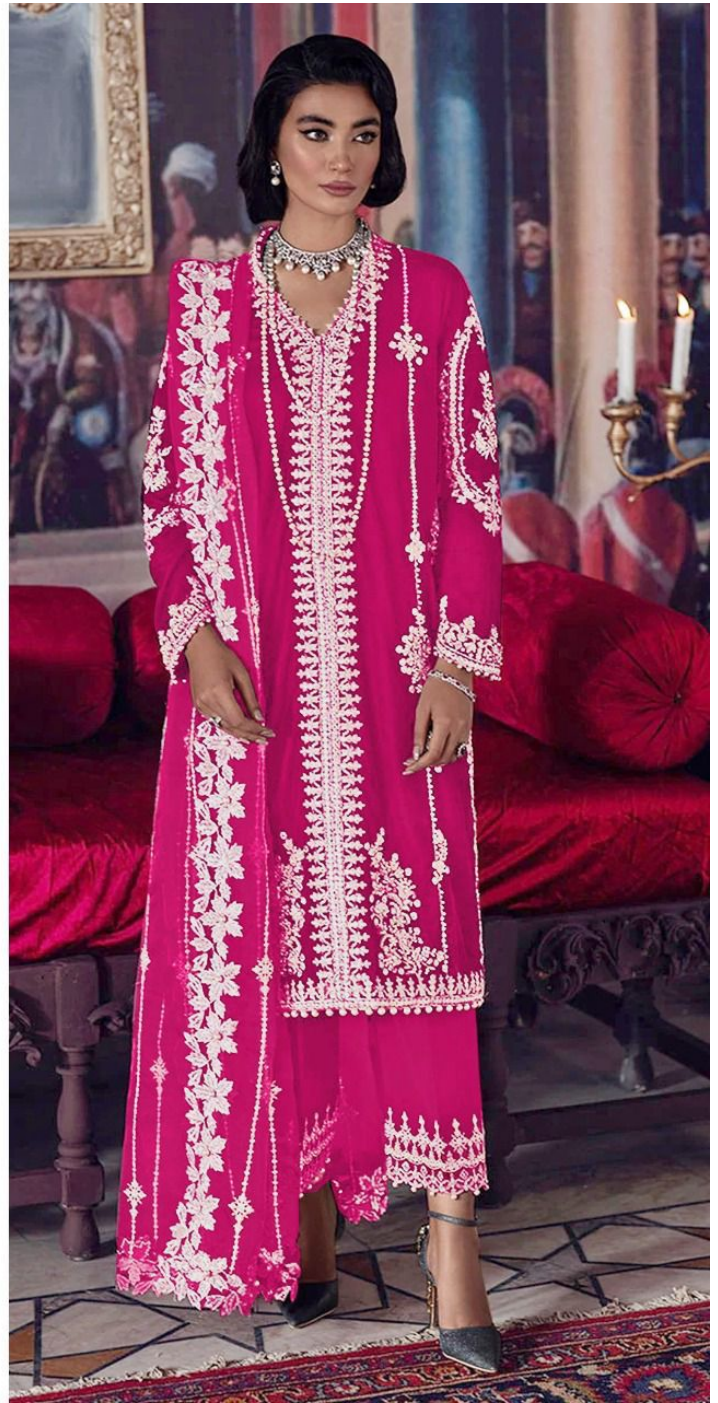

ZARQASH
A BRAND BY KIZMET

Z.2079 A

Top - Fox georgette with heavy embroidered
Inner Bottom - Heavy santoon with patch embroidered
Dupatta - Butterfly net with heavy embroidered

ZARQASH
A BRAND BY Kozmic

Z.2079 E

Top - Fox georgette with heavy embroidered
Inner Bottom - Heavy santoon with patch embroidered
Dupatta - Butterfly net with heavy embroidered

ZARQASH
A BRAND BY KIZMET

Z.2079 D

Top - Fox georgette with heavy embroidered
Inner Bottom - Heavy santoon with patch embroidered
Dupatta - Butterfly net with heavy embroidered

ZARQASH
A BRAND BY Kozmic

Z.2079 B

Top - Fox georgette with heavy embroidered
Inner Bottom - Heavy santoon with patch embroidered
Dupatta - Butterfly net with heavy embroidered

Z -2079 A

Z -2079 B

Z -2079 C

Z -2079 D

Z -2079 E

Z -2079 F

Top - Fox georgette with heavy embroidered
Inner Bottom - Heavy santoon with patch embroidered
Dupatta - Butterfly net with heavy embroidered

ZARQASH
A BRAND BY KIZMET

Z.2079 C