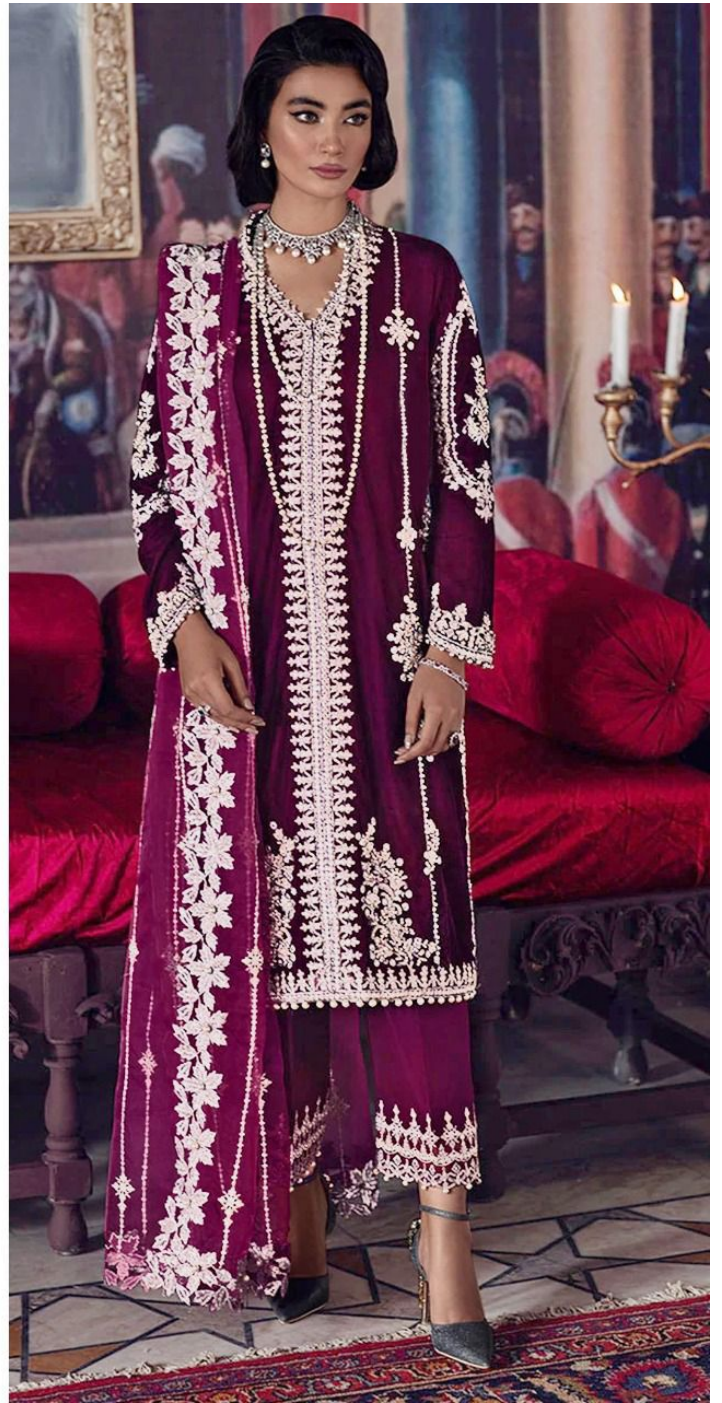

**ZARQASH**  
A BRAND BY KIZMET

**Z.2079 A**

Top - Fox georgette with heavy embroidered  
Inner Bottom - Heavy santoon with patch embroidered  
Dupatta - Butterfly net with heavy embroidered

**ZARQASH**  
A BRAND BY Kozmic

**Z.2079 E**

Top - Fox georgette with heavy embroidered  
Inner Bottom - Heavy santoon with patch embroidered  
Dupatta - Butterfly net with heavy embroidered

**ZARQASH**  
A BRAND BY KIZMET

**Z.2079 D**

Top - Fox georgette with heavy embroidered  
Inner Bottom - Heavy santoon with patch embroidered  
Dupatta - Butterfly net with heavy embroidered

**ZARQASH**  
A BRAND BY Kozmic

**Z.2079 B**

Top - Fox georgette with heavy embroidered  
Inner Bottom - Heavy santoon with patch embroidered  
Dupatta - Butterfly net with heavy embroidered