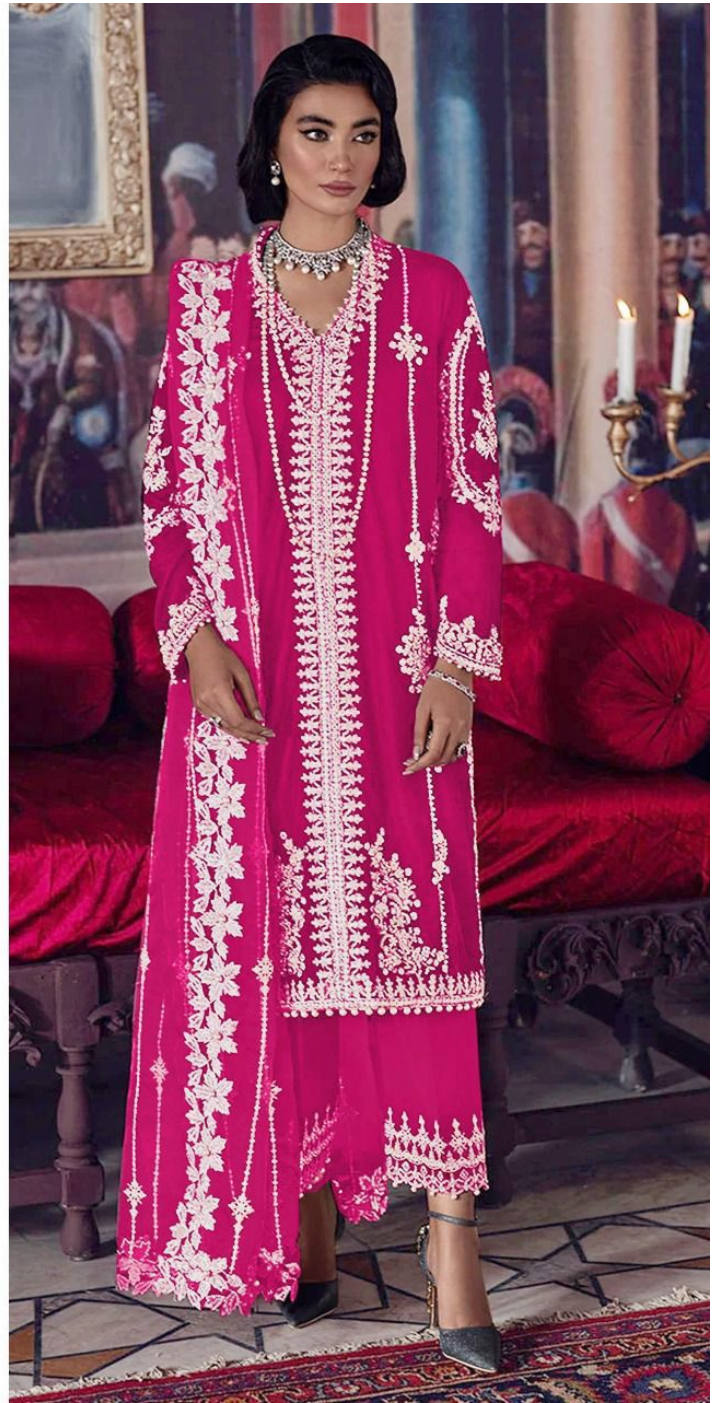

ZARQASH
A BRAND BY Kozmic

Z.2079 C

Top - Fox georgette with heavy embroidered
Inner Bottom - Heavy santoon with patch embroidered
Dupatta - Butterfly net with heavy embroidered