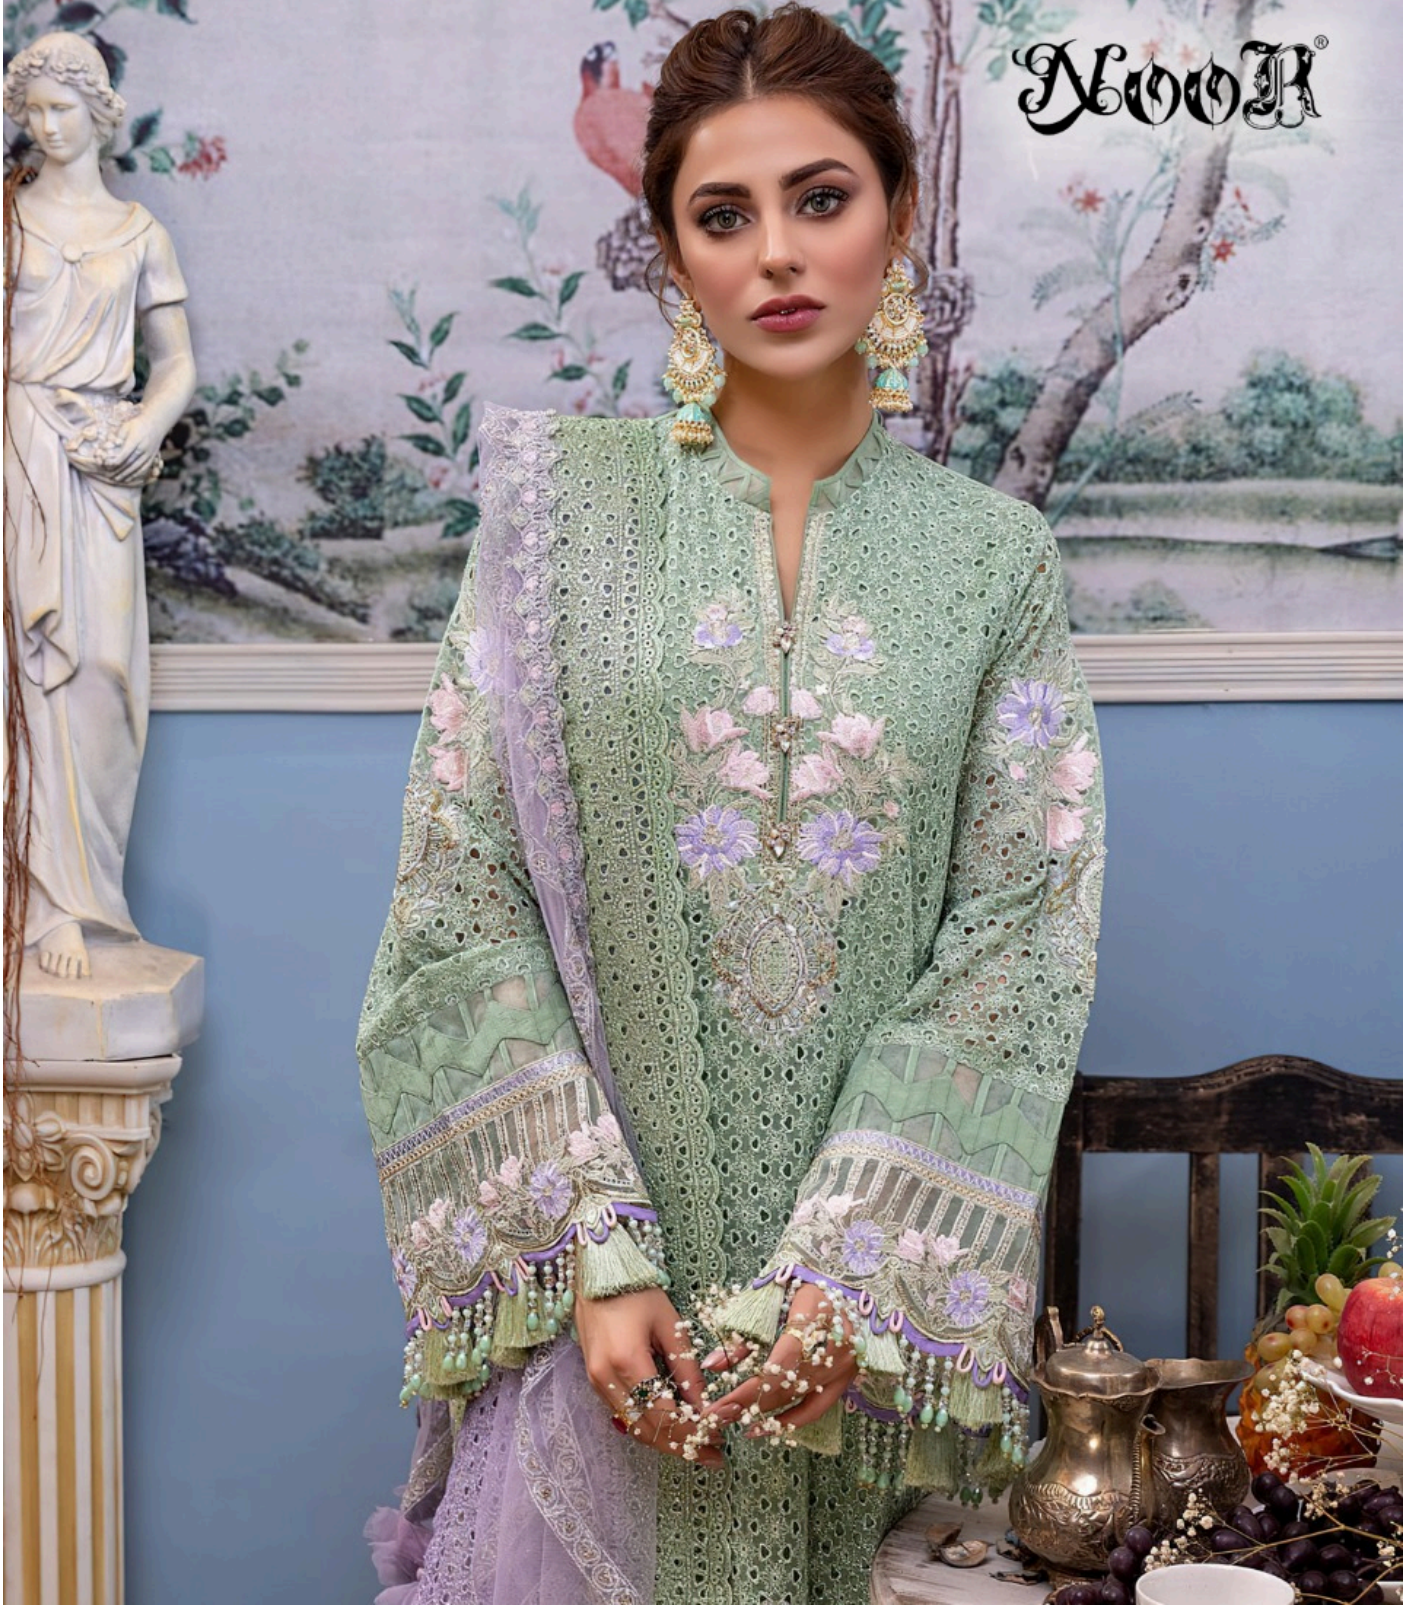

NORR[®] BARROCO

D.No.10081

TOP

FOX GEORGETTE WITH
STYLISH WORK

BOTTOM-INNER

HEAVY SANTOON

DUPATTA

NET EMBROIDERY
WITH BORDER

NOOR[®] BARROCO

D.No.10080

TOP

FOX GEORGETTE WITH
STYLISH WORK

BOTTOM-INNER
HEAVY SANTOON

DUPATTA
NET EMBROIDERY
WITH BORDER

BARROCO

NOOR®

BARROCO

NOOR®

NOOR[®] BARROCO

D.No.10082

TOP

**FOX GEORGETTE WITH
STYLISH WORK**

BOTTOM-INNER

HEAVY SANTOON

DUPATTA

**NET EMBROIDERY
WITH BORDER**

NOOR[®]
BARROCO

10080

10081

10082