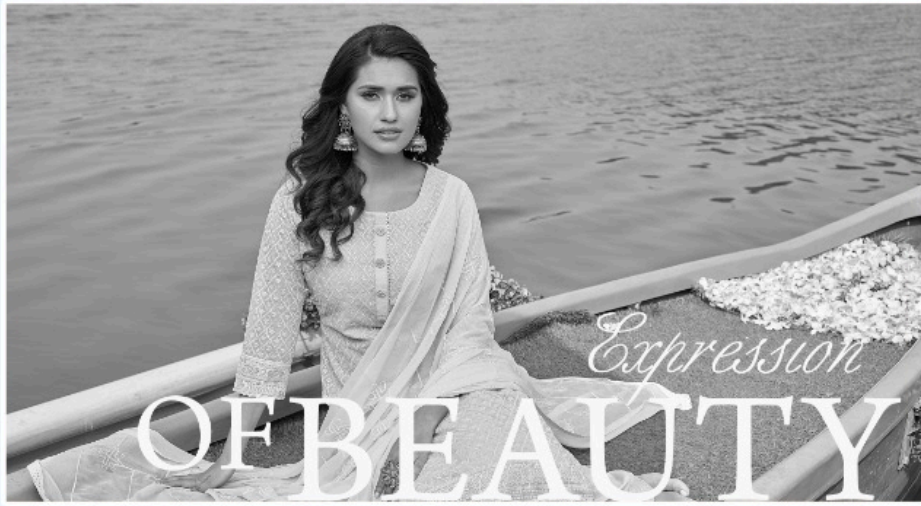

FAB
MANAS

7030

Classic

Classic styles with soft fabrics are highlighted by refined and feminine details...

FAB
MANAS

7027

FAB
MANAS

7028

Fashion
WOMAN

The contemporary design for the fashion conscious woman while preserving

7025

7026

7027

MANAS ^{FAB}

Schiffli
VOL-5

7028