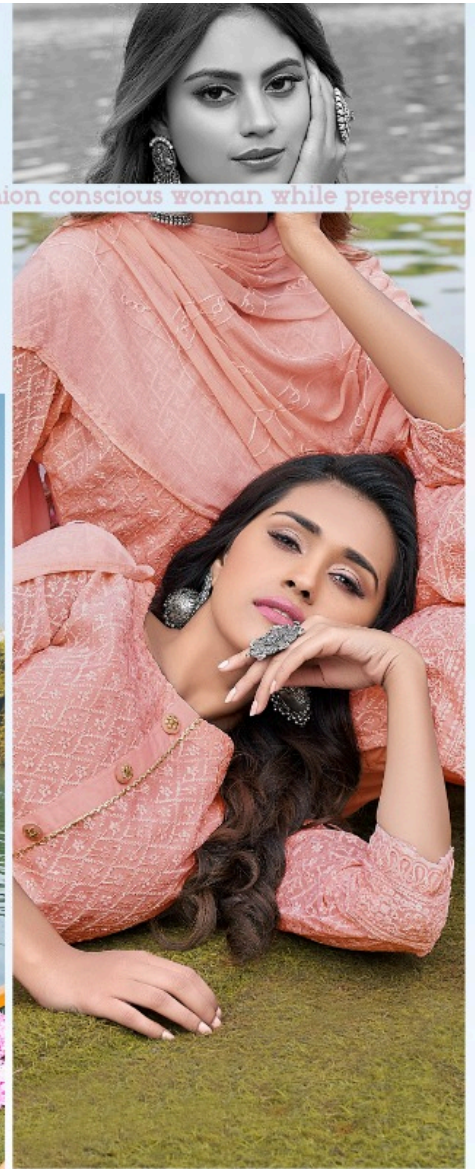

FAB
MANAS

7030

Classic

Classic styles with soft fabrics are highlighted by refined and feminine details...

FAB
MANAS

7027

FAB
MANAS

7028

Fashion
WOMAN

The contemporary design for the fashion conscious woman while preserving

7025

7026

7027

MANAS ^{FAB}

Schiffli
VOL-5

7028