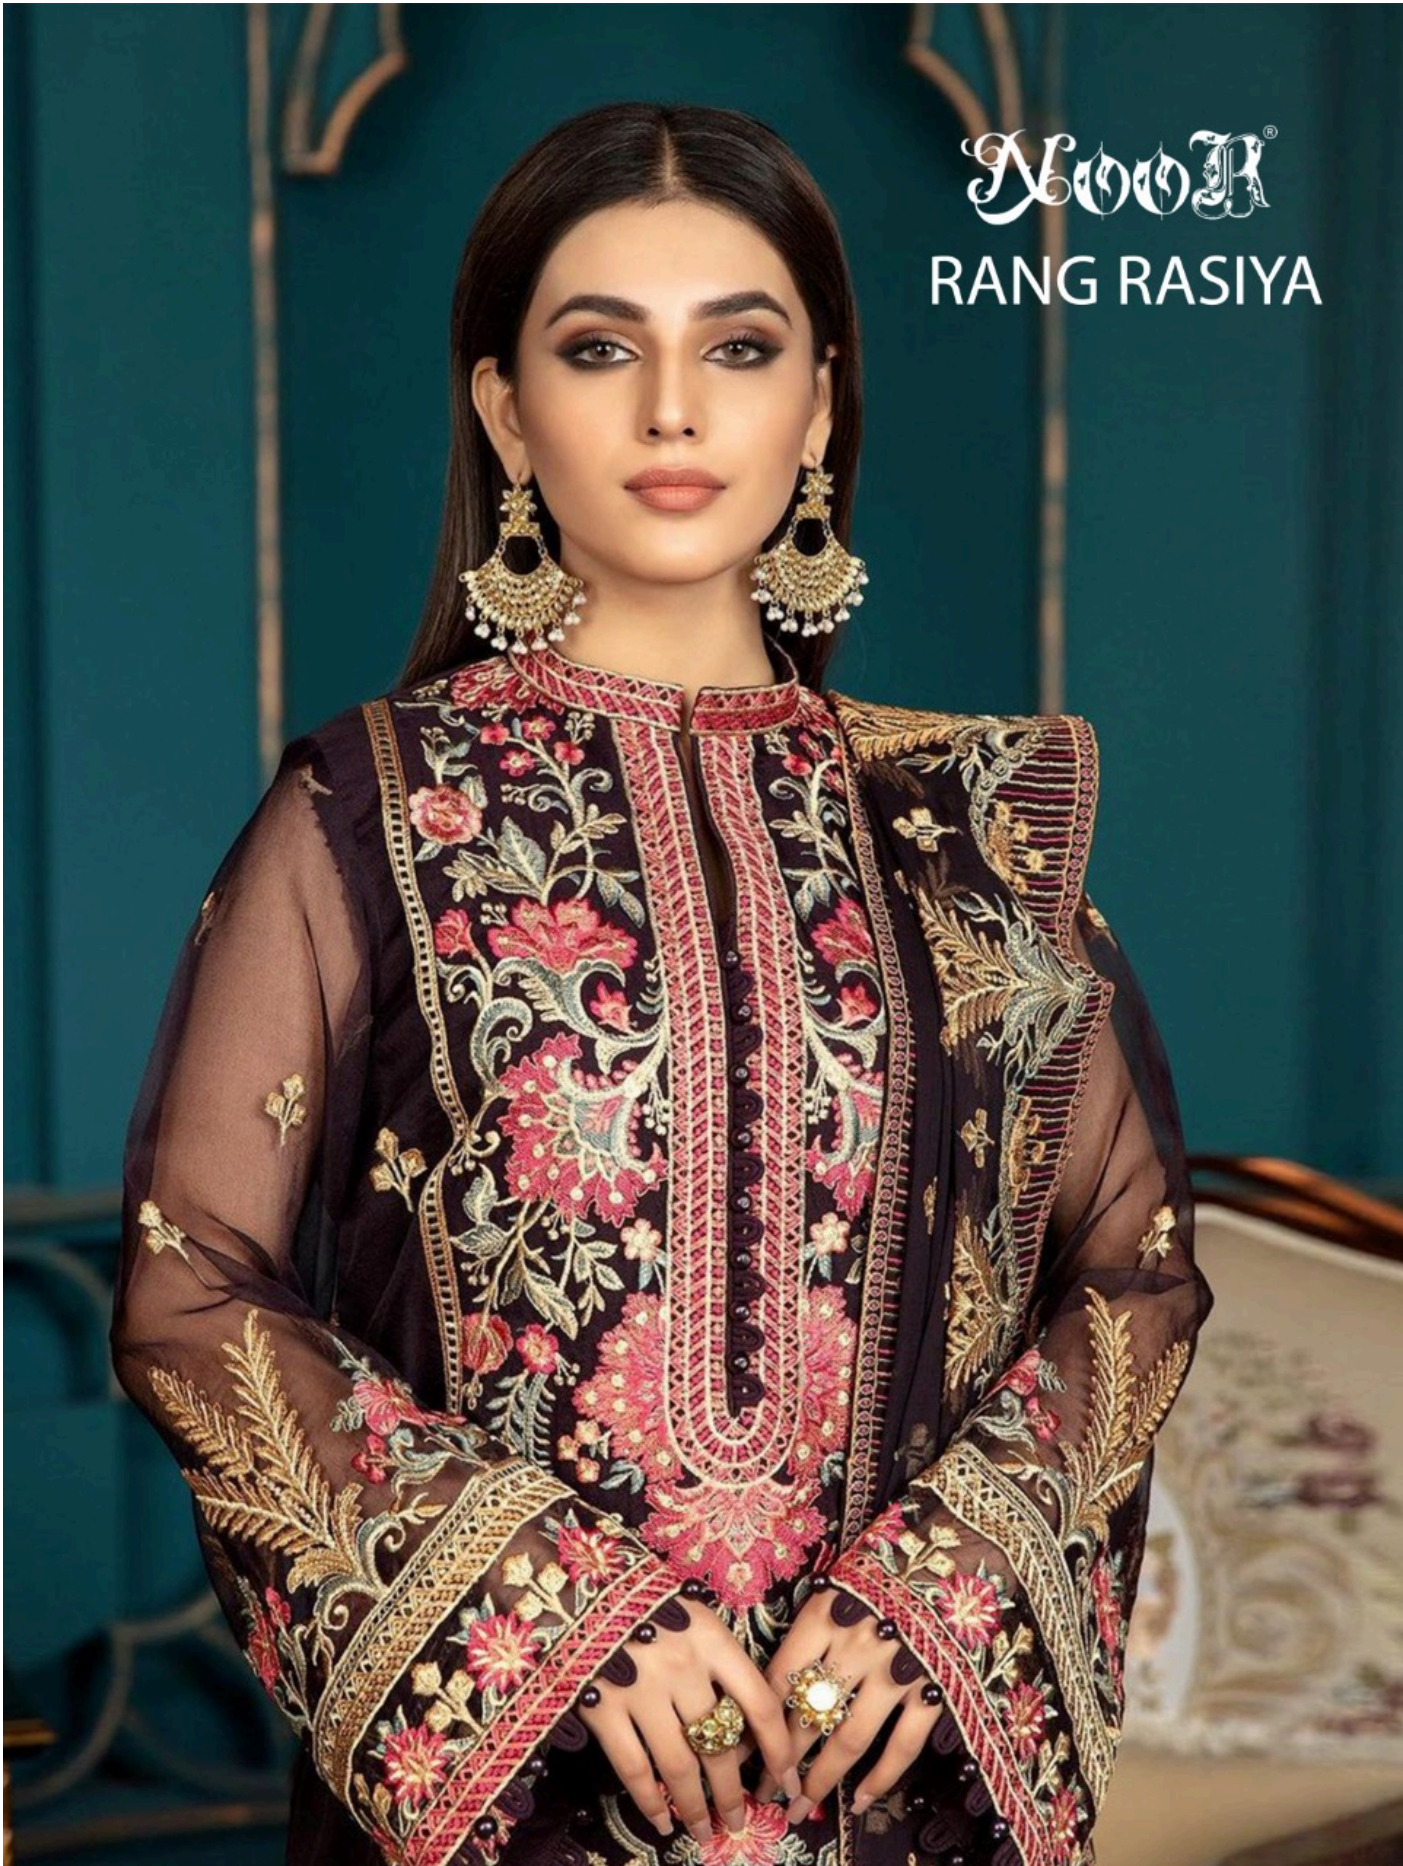

NOOR®

RANG RASIYA