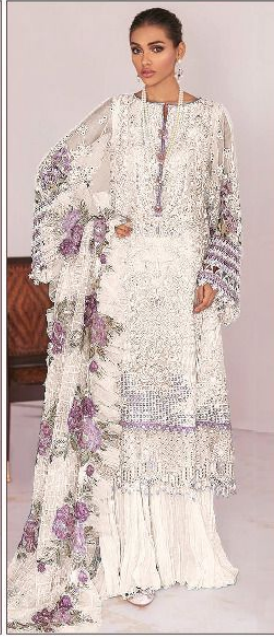

ZARQASHTM

A BRAND BY KHAYYRA

Z.2099 E

TOP - BUTTERFLY NET WITH HEAVY EMBROIDERY

BOTTOM INNER - HEAVY SHANTOON

DUPATTA - BUTTERFLY NET WITH HEAVY EMBROIDERY PATCH

ZARQASHTM

A BRAND BY KHAYYRA

Z.2099 B

TOP - BUTTERFLY NET WITH HEAVY EMBROIDERY

BOTTOM INNER - HEAVY SHANTOON

DUPATTA - BUTTERFLY NET WITH HEAVY EMBROIDERY PATCH

ZARQASHTM

A BRAND BY KHAYYRA

Z.2099 B

TOP - BUTTERFLY NET WITH HEAVY EMBROIDERY

BOTTOM INNER - HEAVY SHANTOON

DUPATTA - BUTTERFLY NET WITH HEAVY EMBROIDERY PATCH

ZARQASHTM

A BRAND BY KHAYYRA

Z.2099 D

TOP - BUTTERFLY NET WITH HEAVY EMBROIDERY

BOTTOM INNER - HEAVY SHANTOON

DUPATTA - BUTTERFLY NET WITH HEAVY EMBROIDERY PATCH

Z.2099 A

Z.2099 B

Z.2099 C

Z.2099 D

Z.2099 E

TOP - BUTTERFLY NET WITH HEAVY EMBROIDERY

BOTTOM INNER - HEAVY SHANTOON

DUPATTA - BUTTERFLY NET WITH HEAVY EMBROIDERY PATCH