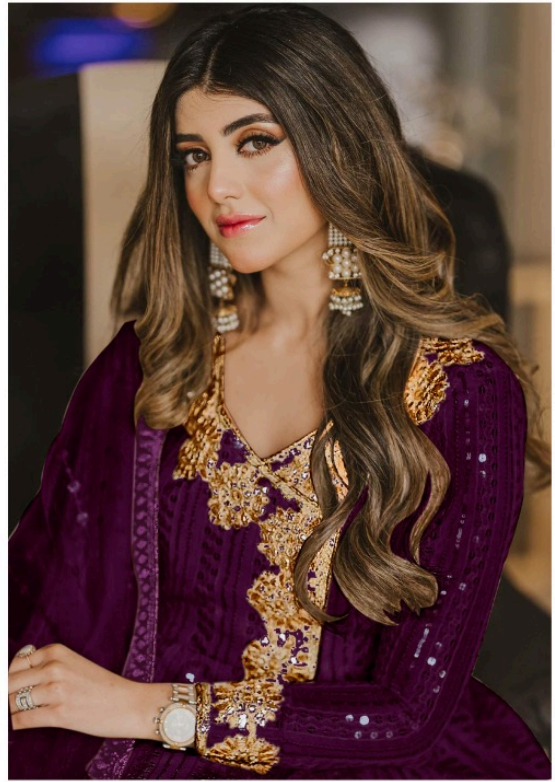

Serene
Pakistani Suits
BRAND BY MEGHA EXPORT