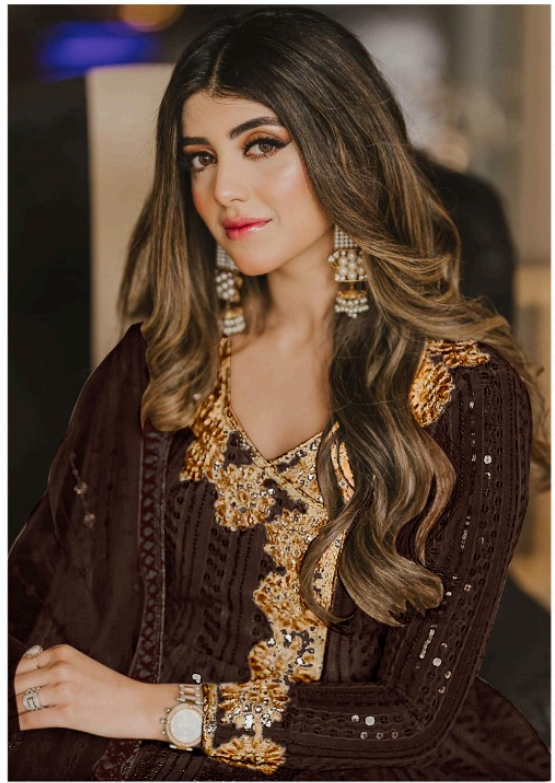

S-31

S-31

S-31

S-31

Sereno
Pakistani Suits
BRAND BY MEGHA EXPORT

D.NO.S-31

Serena
FASHION
BY
MEGHA EXPORT

D.NO.S-31

D.NO.S-31

Serene vol-3

D.NO.	TOP	INNER	BOTTOM	DUPATTA	RATE
S - 31	FOX GEORGETTE HEAVY EMBROIDERED	HEAVY SHANTUN	HEAVY SHANTUN	NAZNIN HEAVY EMBROIDERED WITH LACE	1099/-
S - 31	FOX GEORGETTE HEAVY EMBROIDERED	HEAVY SHANTUN	HEAVY SHANTUN	NAZNIN HEAVY EMBROIDERED WITH LACE	1099/-
S - 31	FOX GEORGETTE HEAVY EMBROIDERED	HEAVY SHANTUN	HEAVY SHANTUN	NAZNIN HEAVY EMBROIDERED WITH LACE	1099/-
S - 31	FOX GEORGETTE HEAVY EMBROIDERED	HEAVY SHANTUN	HEAVY SHANTUN	NAZNIN HEAVY EMBROIDERED WITH LACE	1099/-