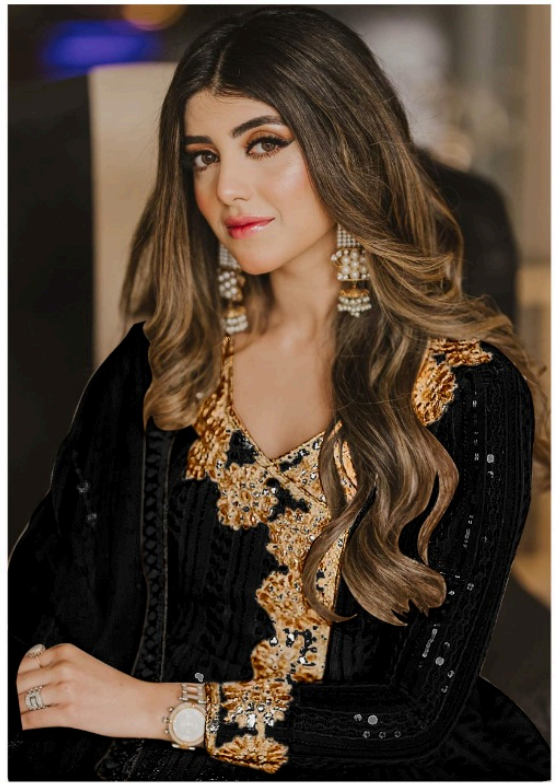

S-31

S-31

S-31

S-31

Sereno
Pakistani Suits
BRAND BY MEGHA EXPORT

D.NO.S-31

Serena
FASHION
BY
MEGHA EXPORT

D.NO.S-31

D.NO.S-31

Serene vol-3

D.NO.	TOP	INNER	BOTTOM	DUPATTA	RATE
S - 31	FOX GEORGETTE HEAVY EMBROIDERED	HEAVY SHANTUN	HEAVY SHANTUN	NAZNIN HEAVY EMBROIDERED WITH LACE	1099/-
S - 31	FOX GEORGETTE HEAVY EMBROIDERED	HEAVY SHANTUN	HEAVY SHANTUN	NAZNIN HEAVY EMBROIDERED WITH LACE	1099/-
S - 31	FOX GEORGETTE HEAVY EMBROIDERED	HEAVY SHANTUN	HEAVY SHANTUN	NAZNIN HEAVY EMBROIDERED WITH LACE	1099/-
S - 31	FOX GEORGETTE HEAVY EMBROIDERED	HEAVY SHANTUN	HEAVY SHANTUN	NAZNIN HEAVY EMBROIDERED WITH LACE	1099/-