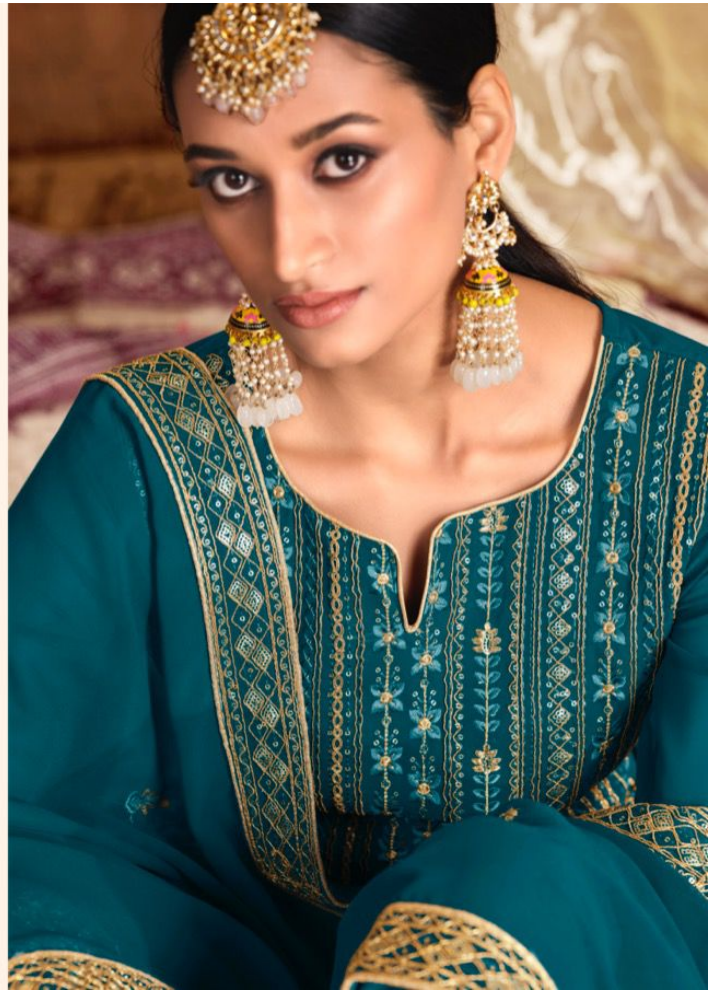

13503

13504

DS

DEEPSY
suits

MISRI

DS

DEEPSY
suits

MISRI

13501

MISRI

DESIGN NO.	PRICE	
13501	1699/-	:TOP: REAL GEORGETTE WITH TILLA WORK EMBROIDERY
13502	1699/-	
13503	1699/-	:BOTTOM: DULL SANTOON WITH EMBROIDERY PATCH
13504	1699/-	
13505	1699/-	:DUPATTA: REAL GEORGETTE WITH TILLA WORK EMBROIDERY
Total Pieces: 5		Total Amount: 8495-+GST