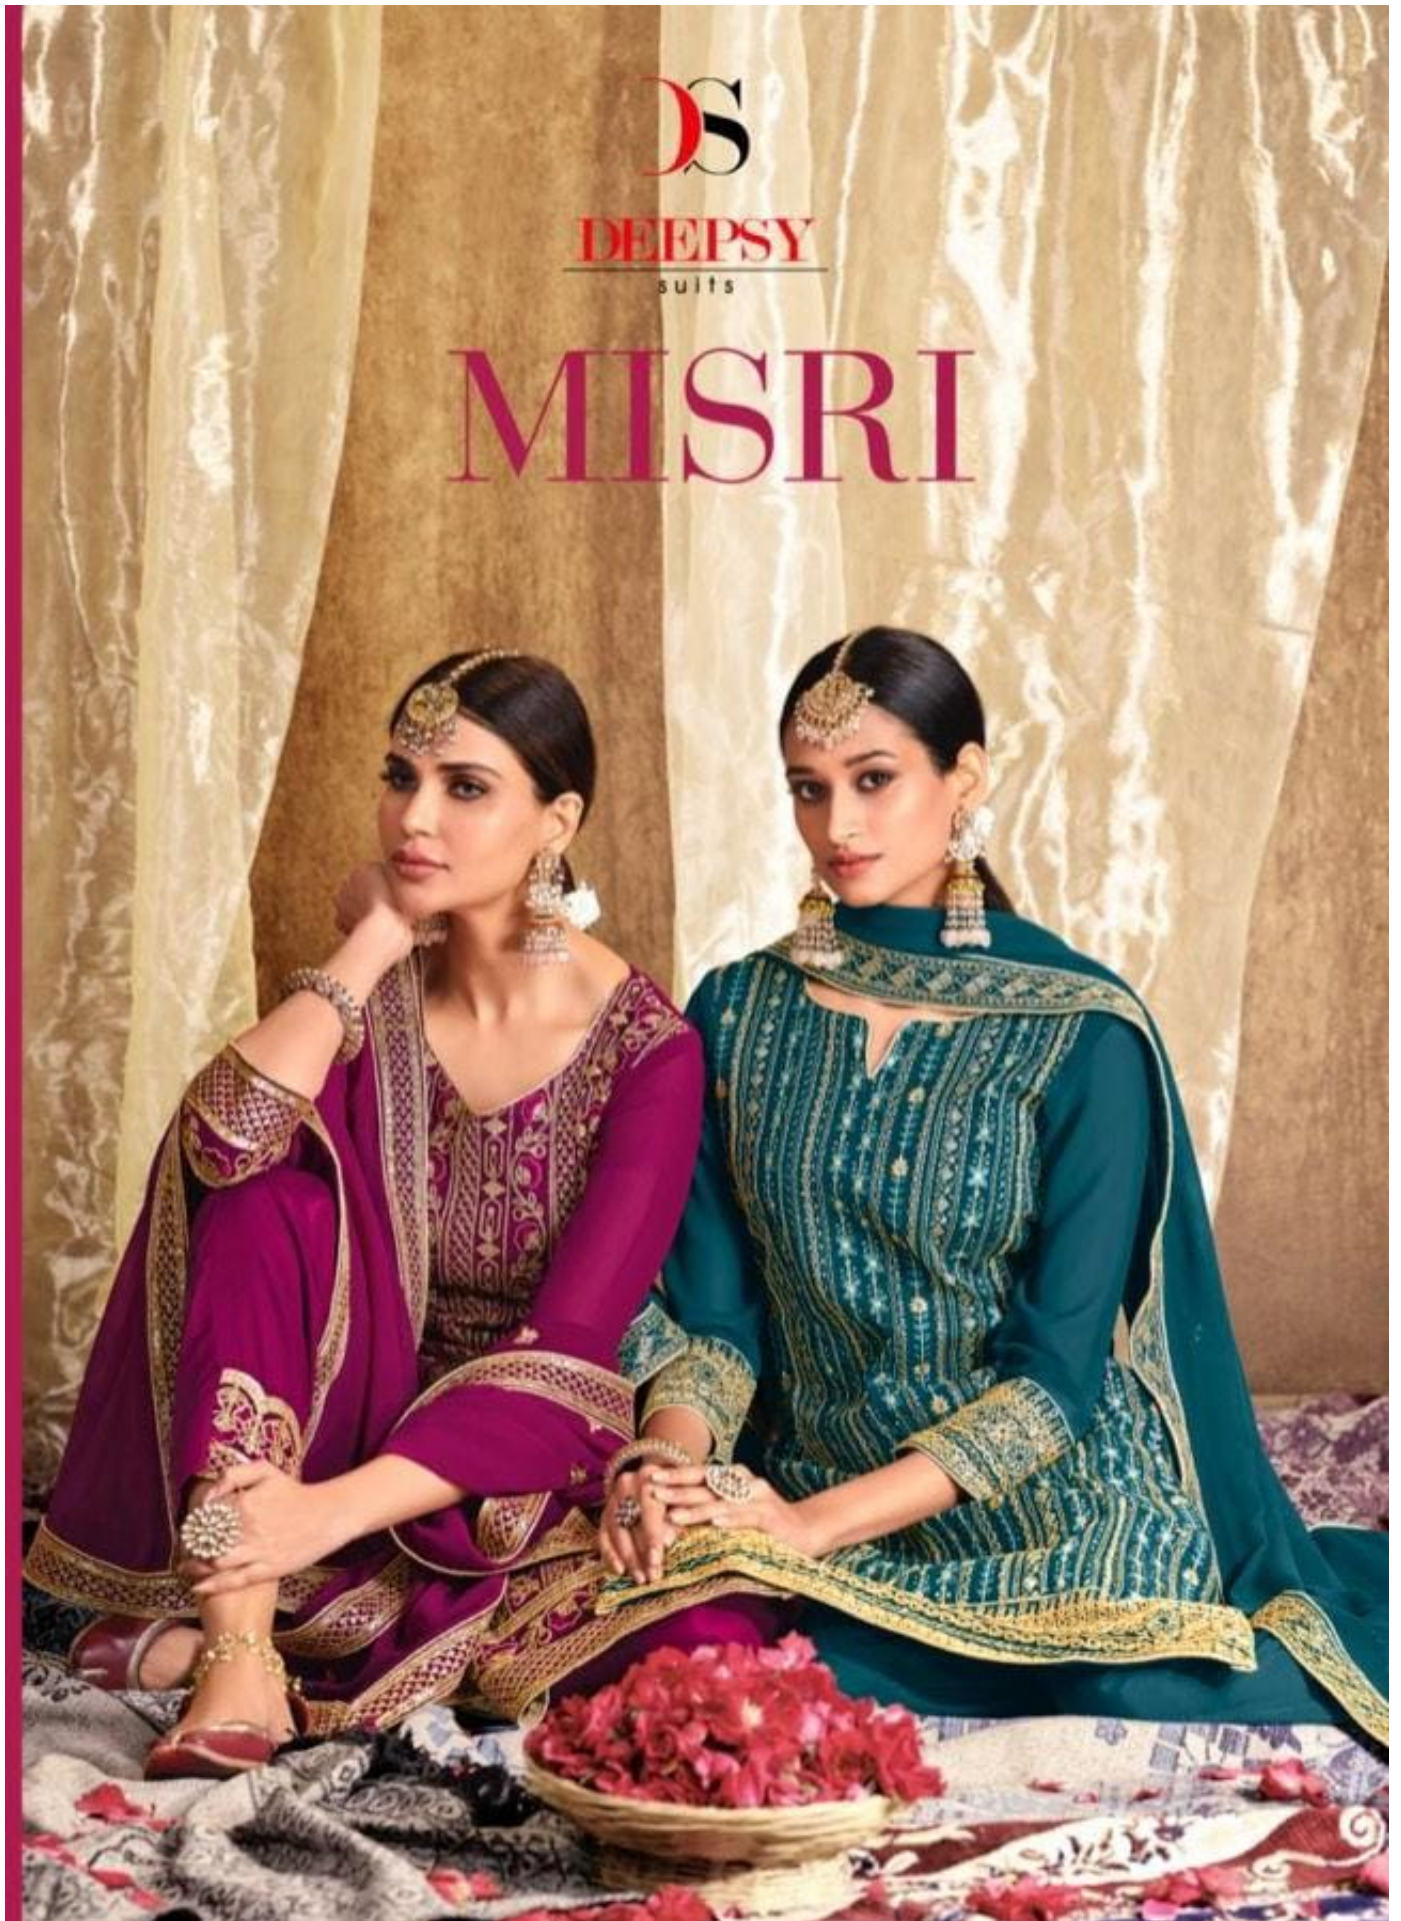

13503

13504

DS

DEEPSY
suits

MISRI

DS

DEEPSY
suits

MISRI

13501

MISRI

DESIGN NO.	PRICE	
13501	1699/-	:TOP: REAL GEORGETTE WITH TILLA WORK EMBROIDERY
13502	1699/-	
13503	1699/-	:BOTTOM: DULL SANTOON WITH EMBROIDERY PATCH
13504	1699/-	
13505	1699/-	:DUPATTA: REAL GEORGETTE WITH TILLA WORK EMBROIDERY
Total Pieces: 5		Total Amount: 8495-+GST