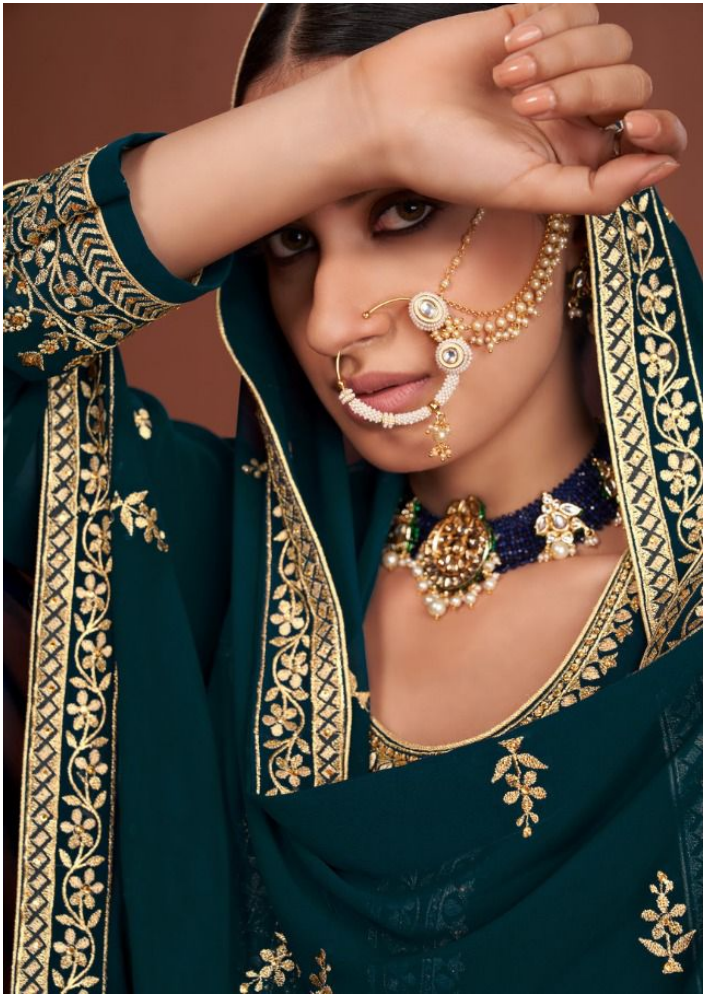

PRESENTING TO YOU OUR NEW CATALOGUE

MORNI

FROM RSF FASHIONS

TOP

PURE BLOOMING GORGETTE

INNER

DULL SANTUN

BOTTOM

DULL SANTUN

DUPATTA

PURE BLOOMING GORGETTE

A D O R A B L E

Women are exquisite and fragile
They need to be groomed with our
dazzling patterns.

21801

21802

21803

21804

MORNI

ENRICHED

Modern women groom herself in
Contemplation of our
traditional outfits.

STUPENDOUS
Label yourself exclusive since we
Bring an personalized outfits for your
Wardrobe
2104

MORNI

MORNI