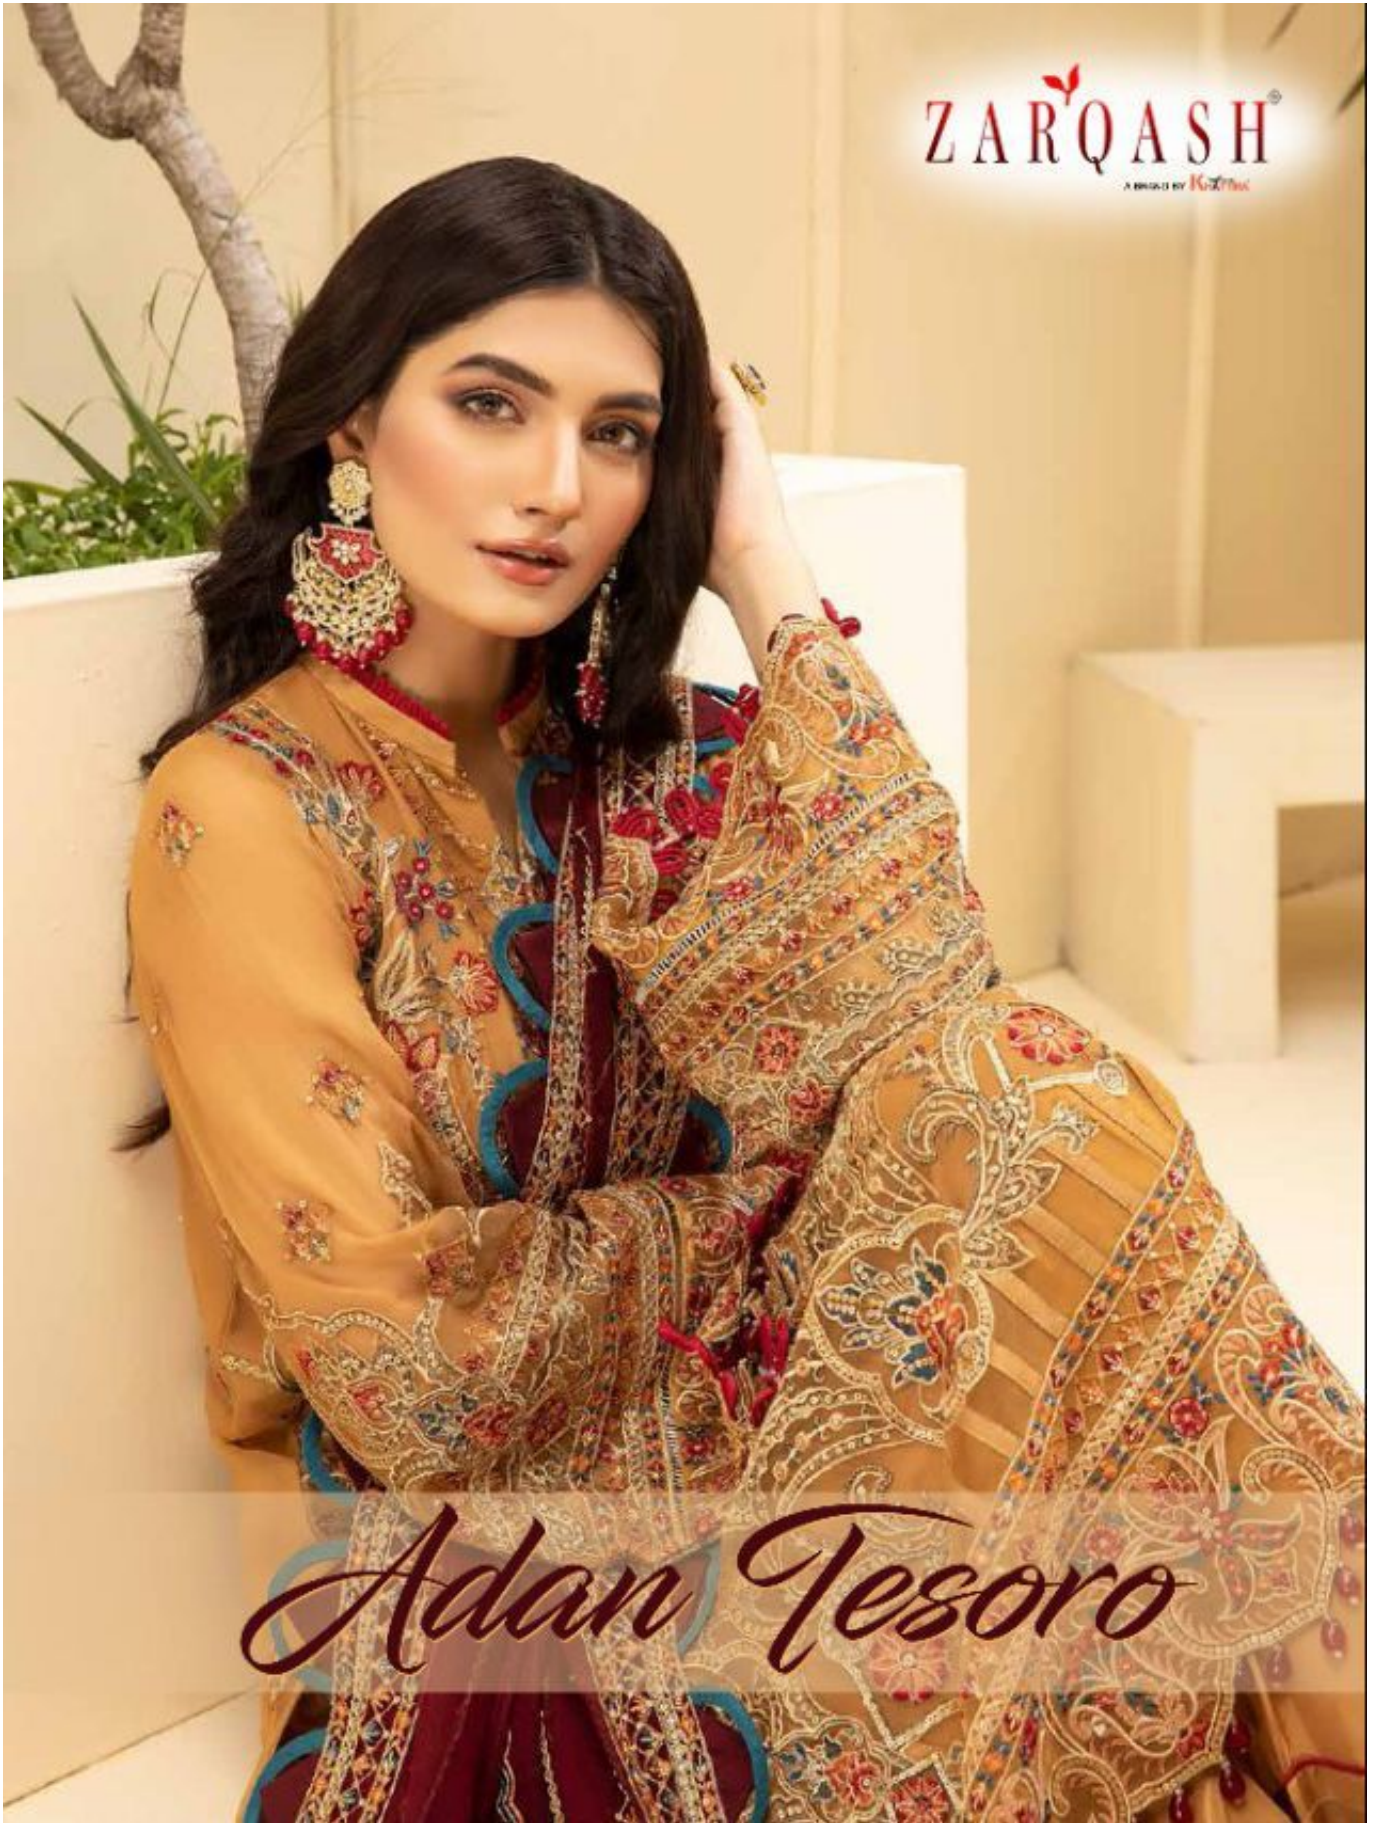

ZARQASH®
A BRAND BY KZT®

Adan Tesoro