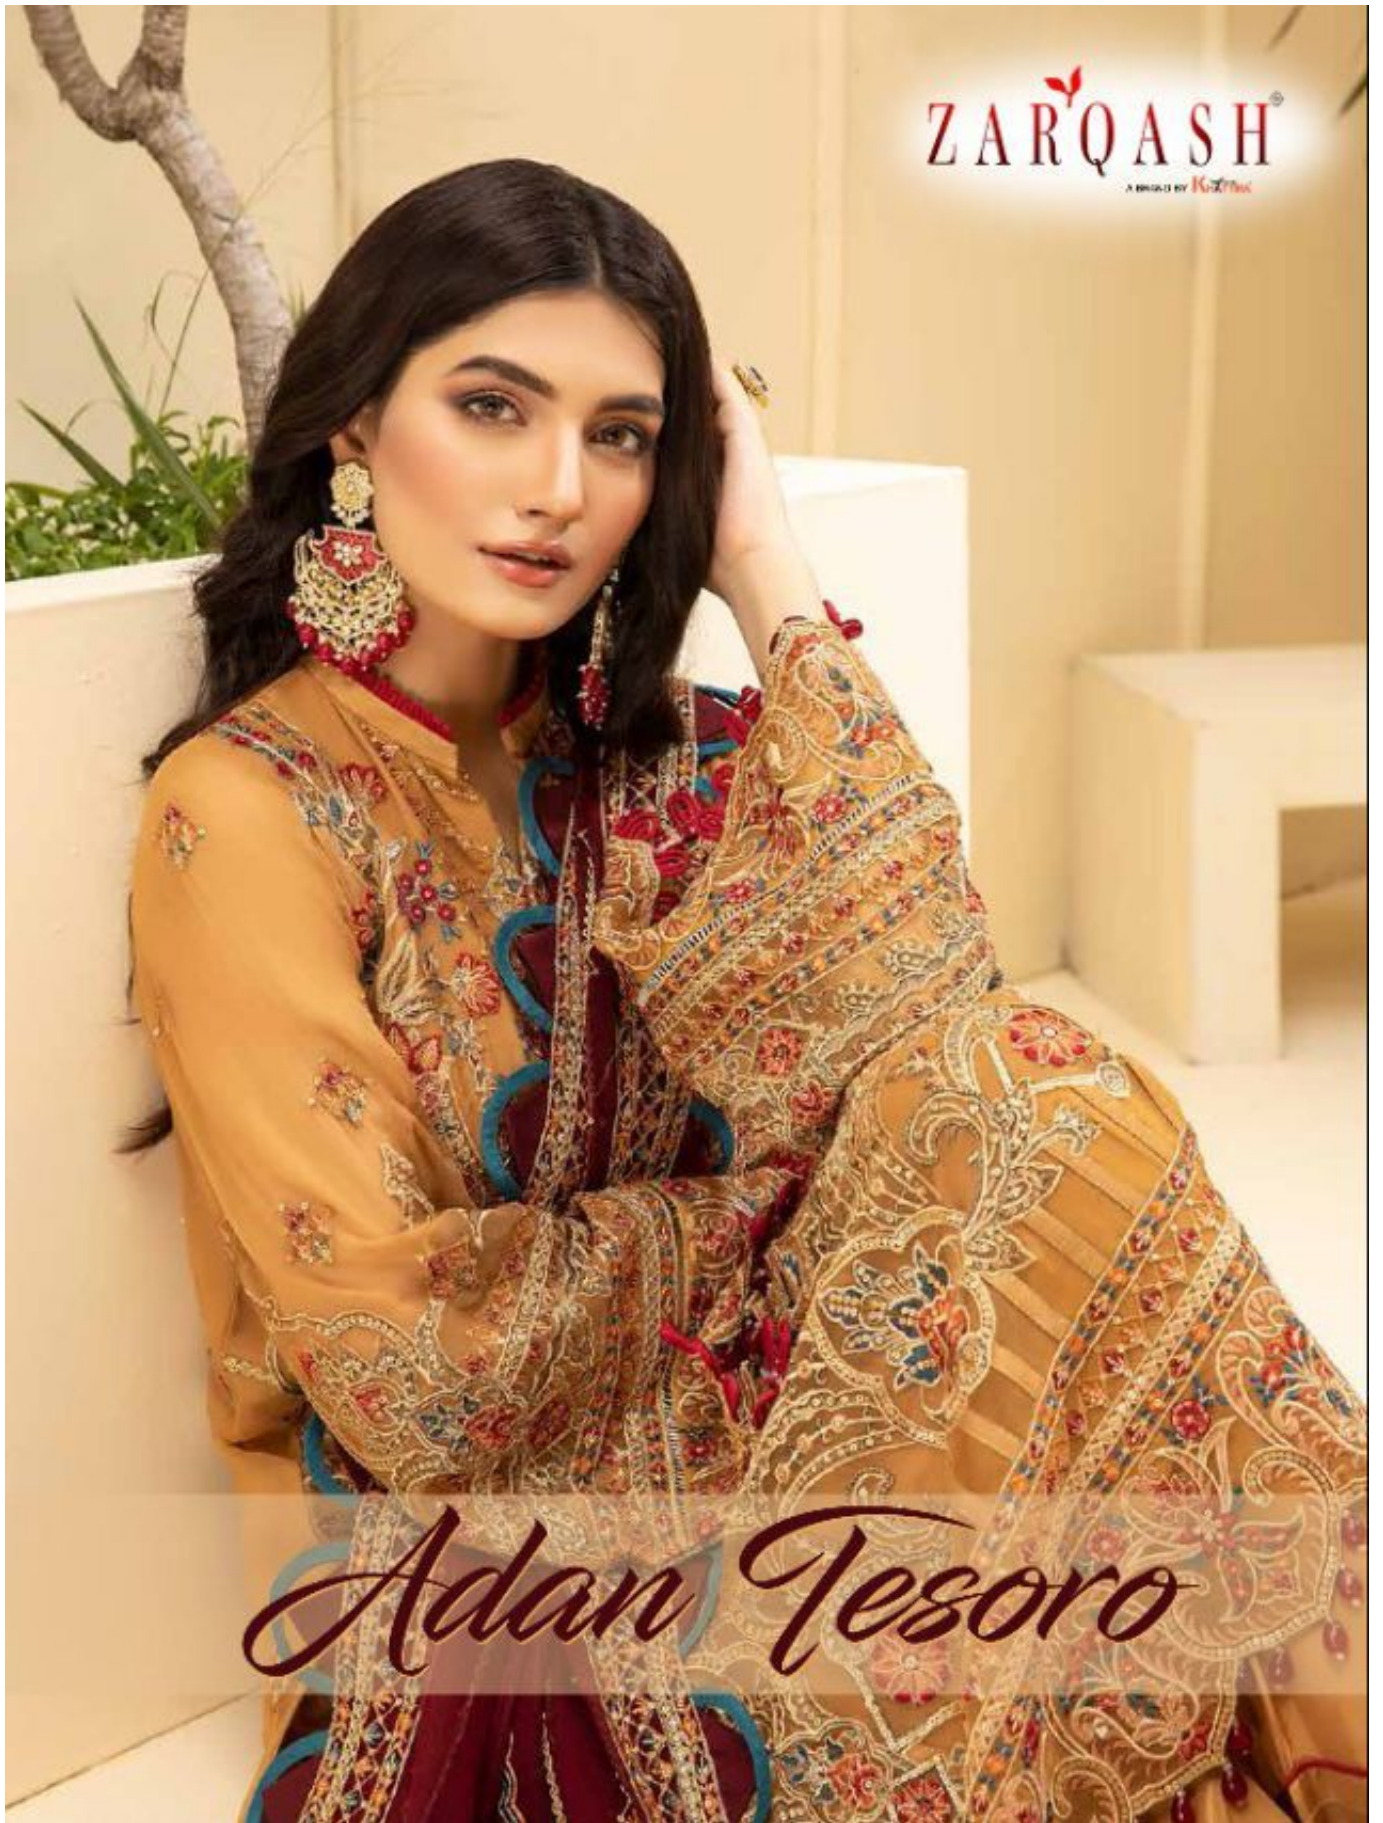

ZARQASH®
A BRAND BY KZT®

Adan Tesoro