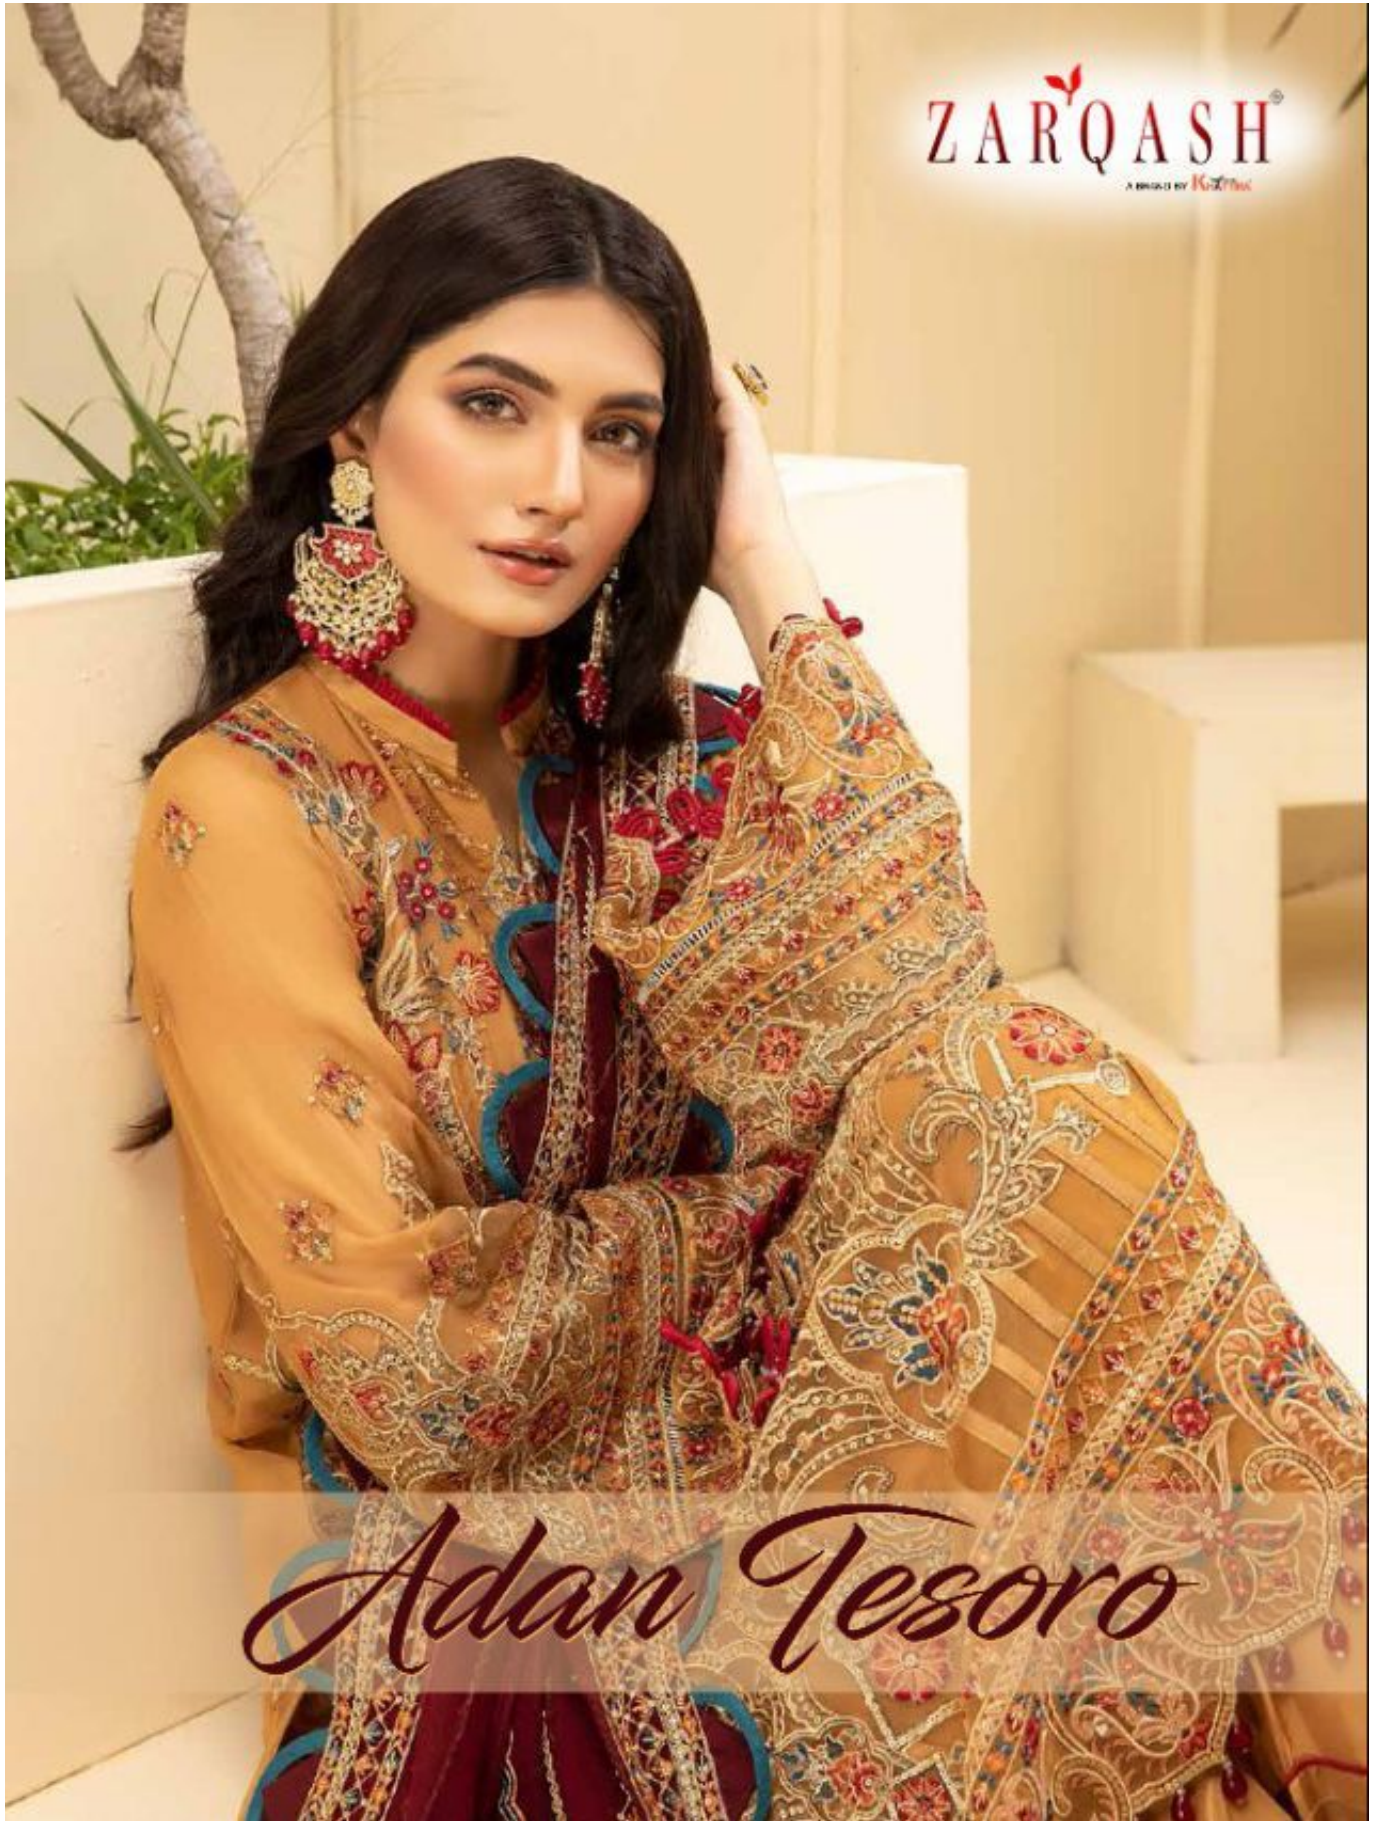

ZARQASH®
A BRAND BY KZT®

Adan Tesoro