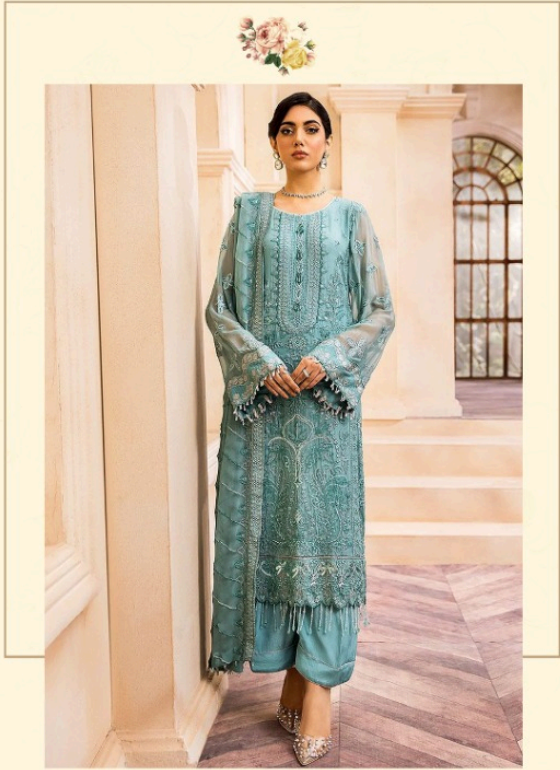

Serene
The Elegant Side
A BRAND BY MEGHA EXPORT

D.NO.3703

Serene
Pakistani Dress
DESIGNED BY MEGHA EXPORT

D.NO.3701

Serene
A BRAND BY MEGHA EXPORT
D.NO.3702

FARASHA

D.NO.	TOP	INNER	BOTTOM	DUPATTA	RATE
3701	FOX GEORGETTE WITH HEAVY EMBROIDERY WORK	HEAVY SHANTUN	HEAVY SHANTUN	NAZNIN WITH HEAVY EMBROIDERY WORK	1385/-
3702	FOX GEORGETTE WITH HEAVY EMBROIDERY WORK	HEAVY SHANTUN	HEAVY SHANTUN	NAZNIN WITH HEAVY EMBROIDERY WORK	1385/-
3703	FOX GEORGETTE WITH HEAVY EMBROIDERY WORK	HEAVY SHANTUN	HEAVY SHANTUN	NAZNIN WITH HEAVY EMBROIDERY WORK	1385/-
3704	FOX GEORGETTE WITH HEAVY EMBROIDERY WORK	HEAVY SHANTUN	HEAVY SHANTUN	NAZNIN WITH HEAVY EMBROIDERY WORK	1385/-
3705	FOX GEORGETTE WITH HEAVY EMBROIDERY WORK	HEAVY SHANTUN	HEAVY SHANTUN	NAZNIN WITH HEAVY EMBROIDERY WORK	1385/-