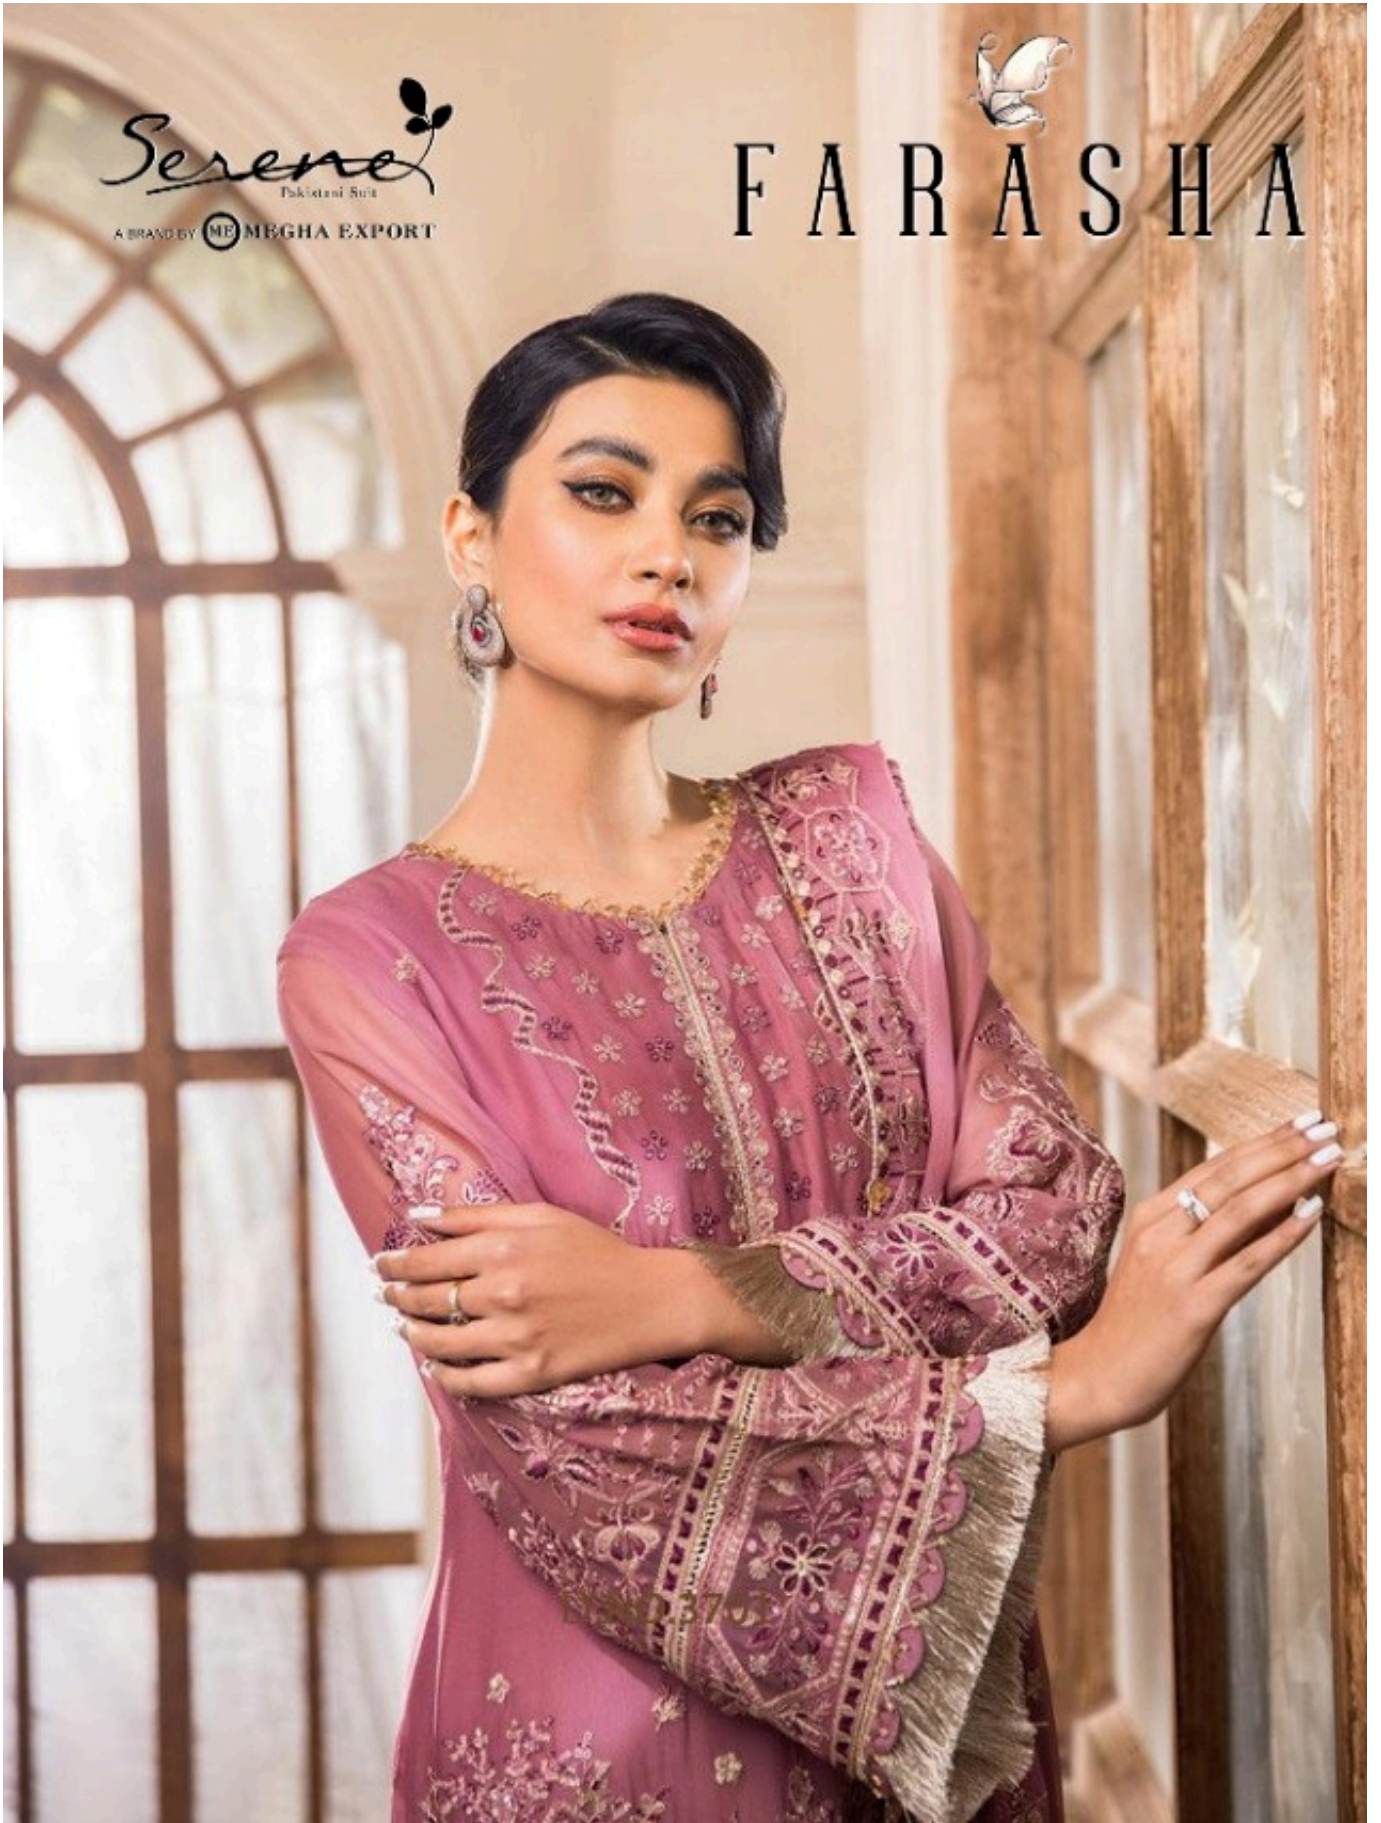

Serene
Pakistani Suits
A BRAND BY MEGHA EXPORT

FARASHA