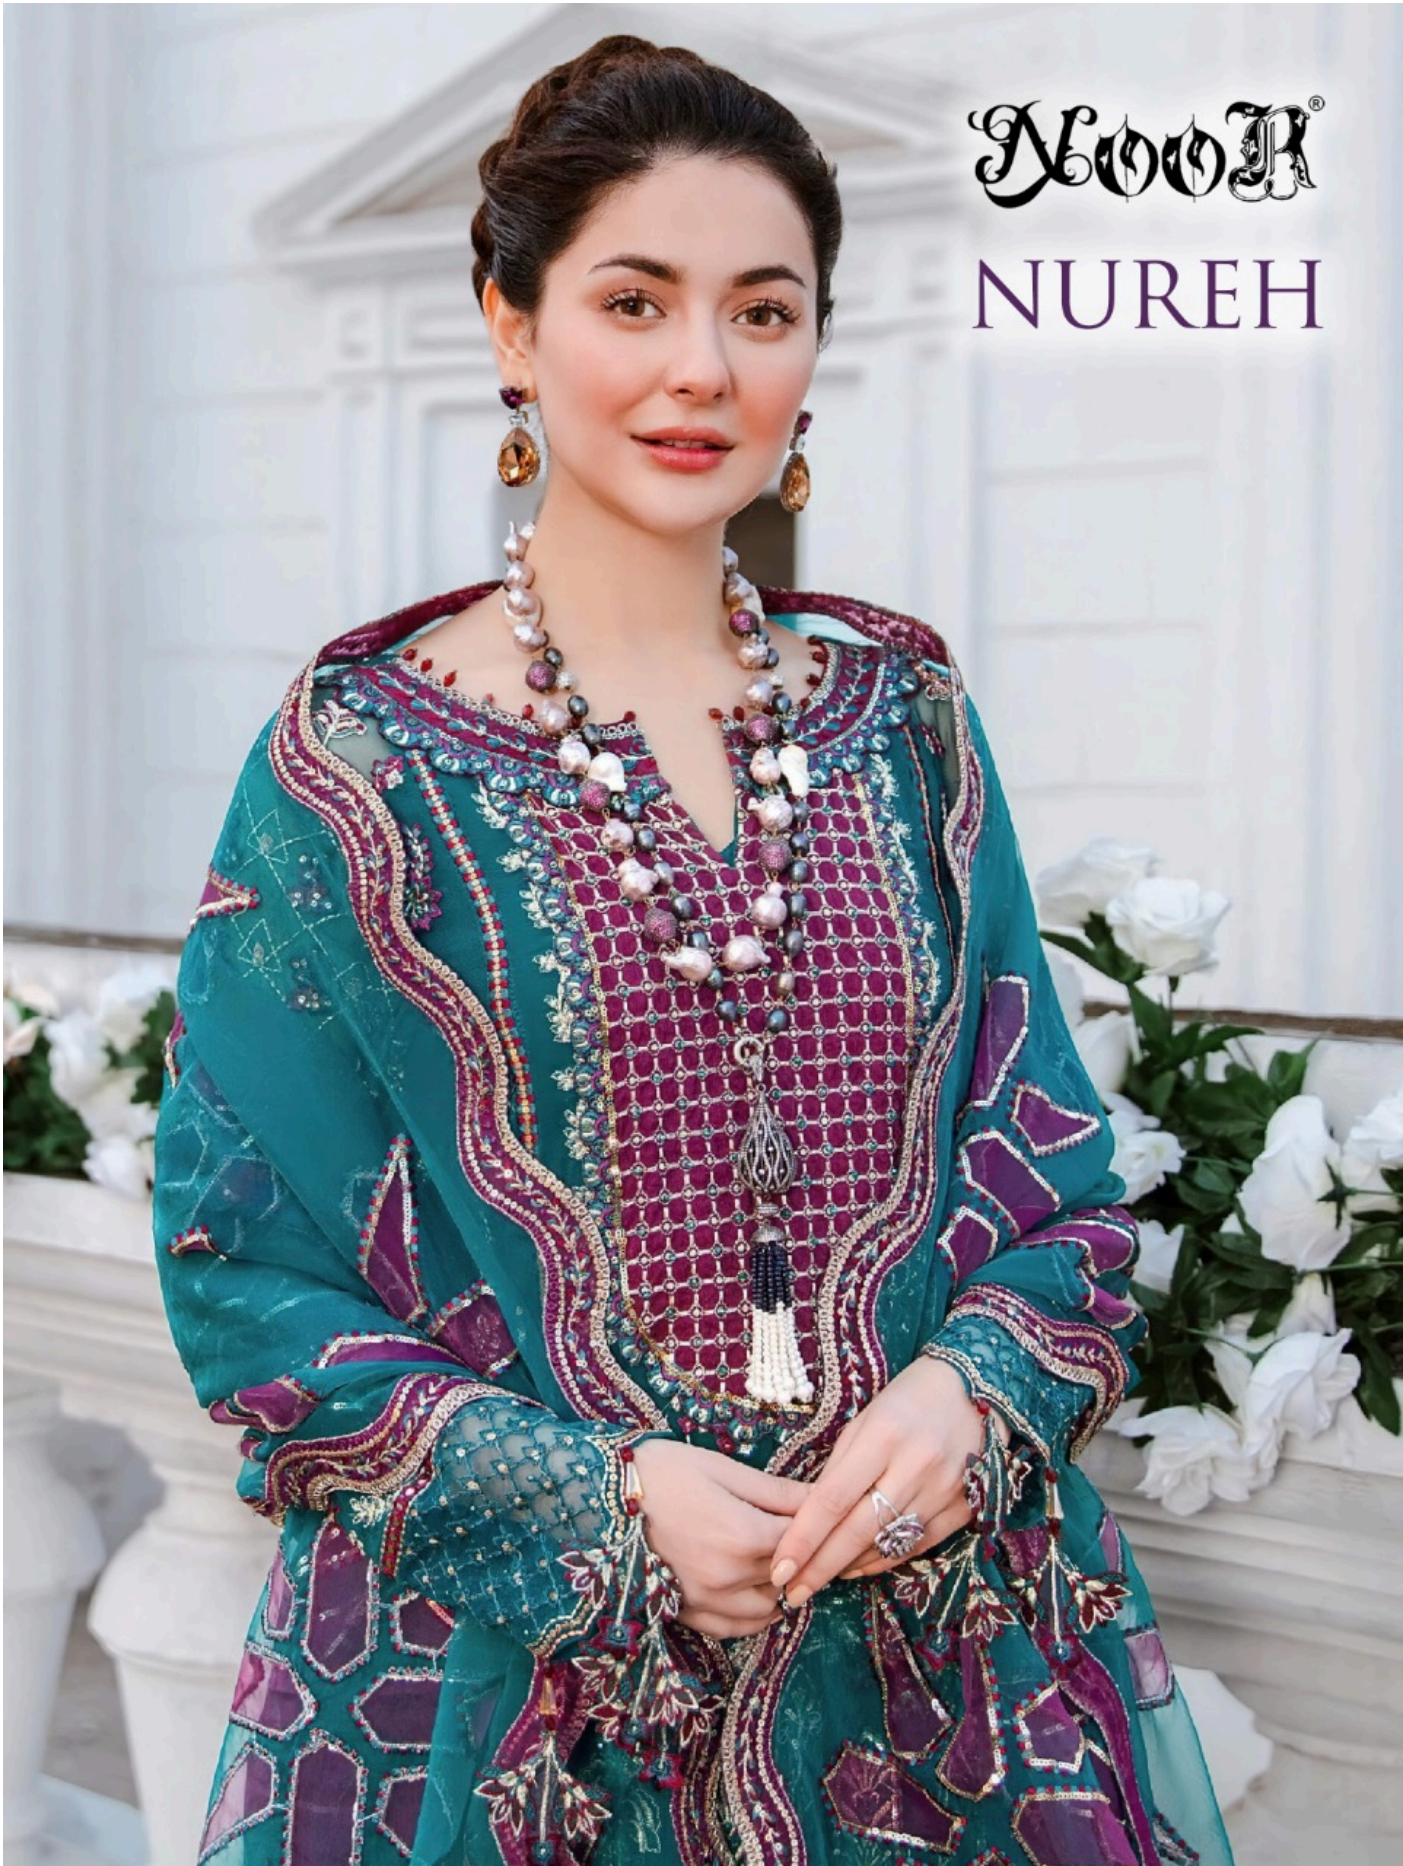

NOUR®

13105

TOP

**FOX GEORGETTE WITH
STYLISH WORK**

**BOTTOM-INNER
HEAVY SANTOON**

**DUPATTA
NET EMBROIDERY
WITH BORDER**

NOOR[®]

NUREH

NOOR[®]

NUREH

NOOR

13104

TOP

FOX GEORGETTE WITH
STYLISH WORK

BOTTOM-INNER

HEAVY SANTOON

DUPATTA

NAZNIK CHIFFON
WITH WORK

NOOR®

NUREH

13104

13105

13106

NOUR®

13106

TOP

**FOX GEORGETTE WITH
STYLISH WORK**

BOTTOM-INNER

HEAVY SANTOON

DUPATTA

**NET EMBROIDERY
WITH BORDER**