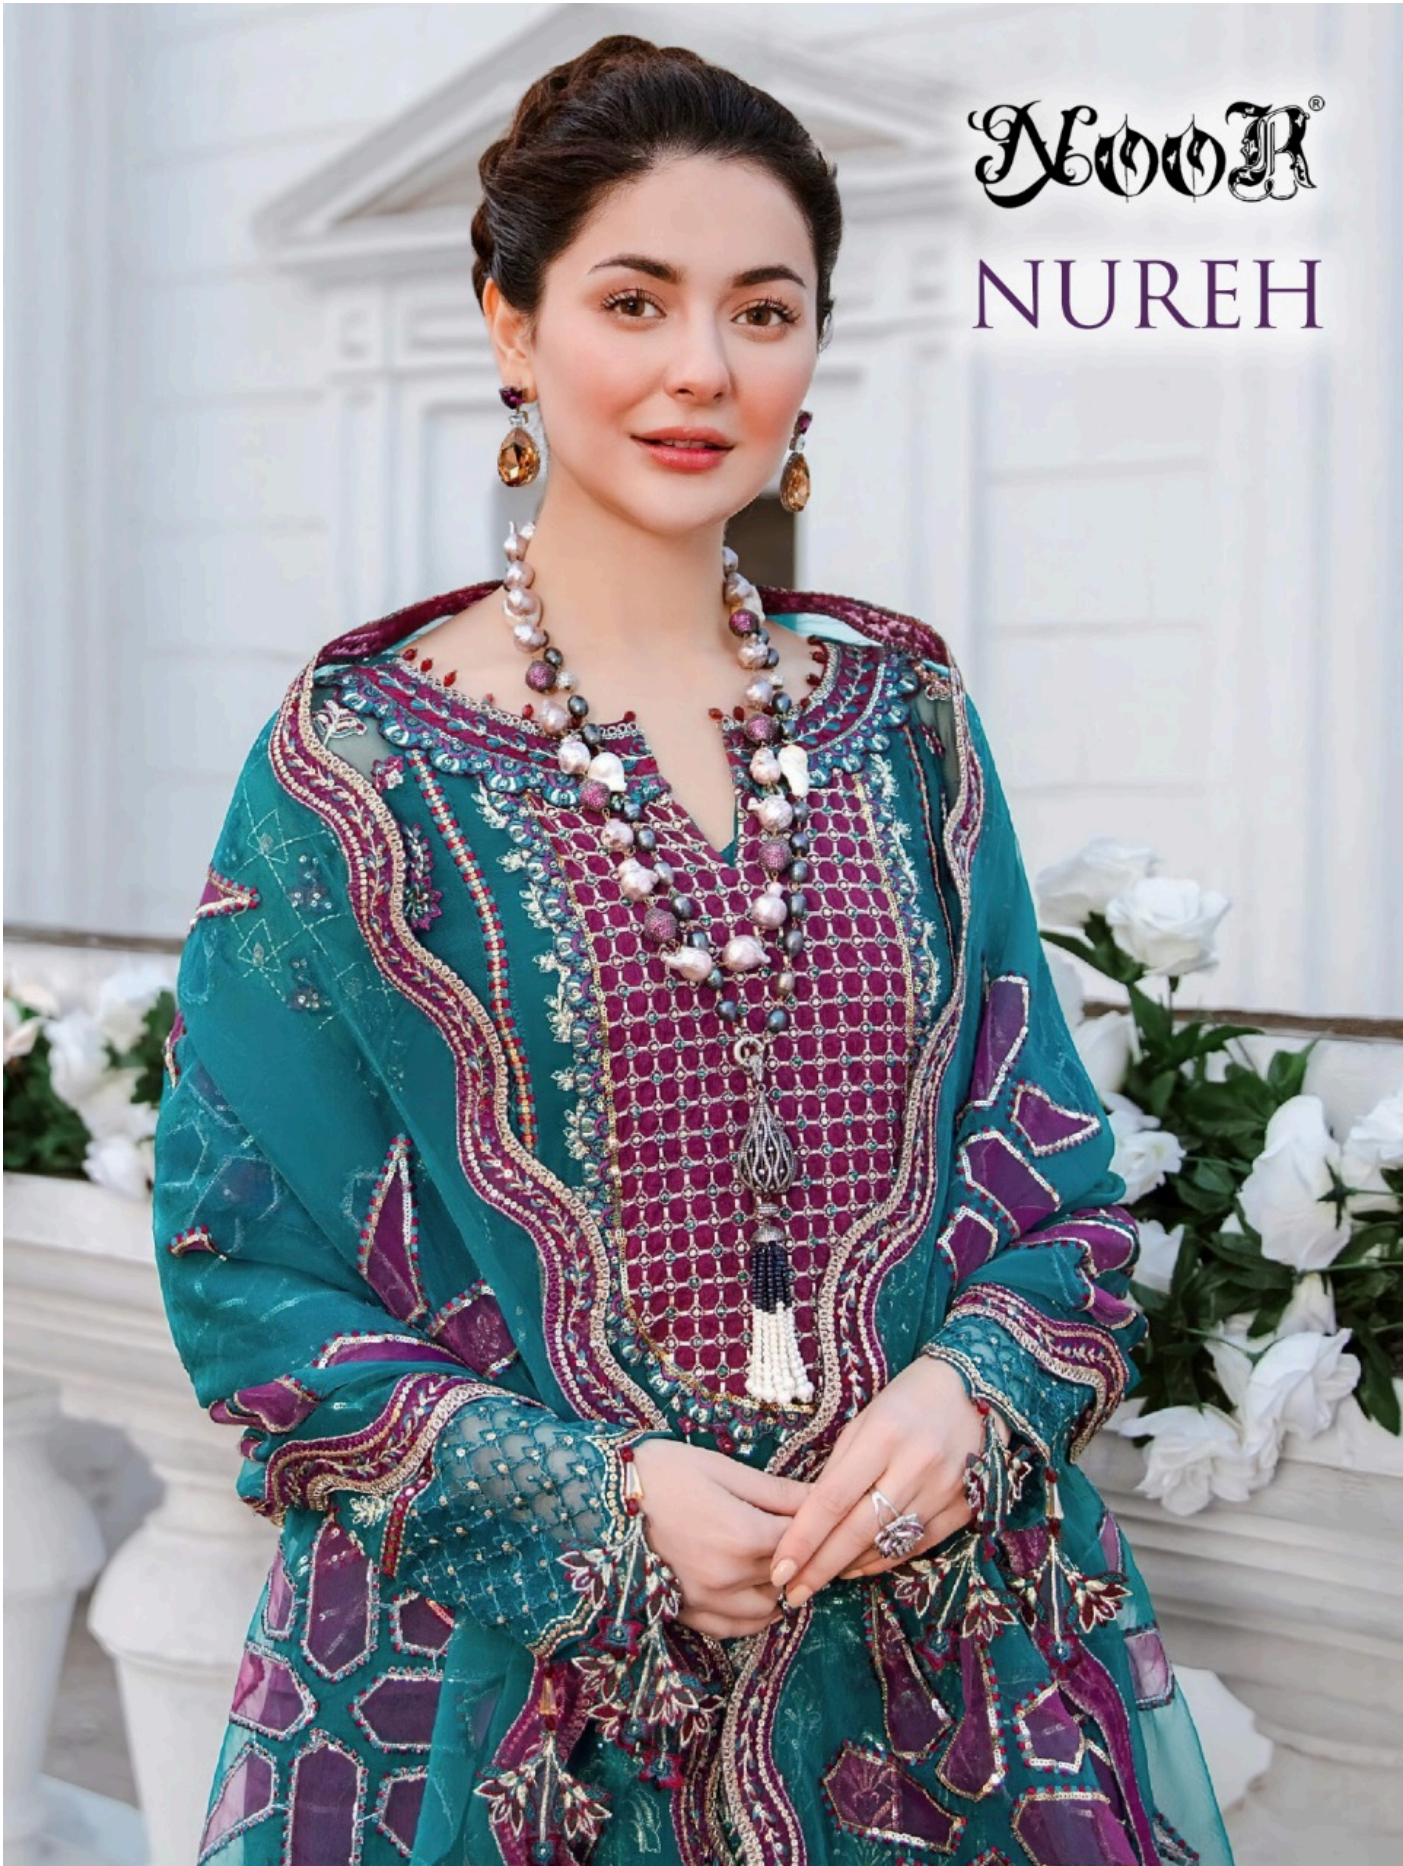

NOOR®

13105

TOP

**FOX GEORGETTE WITH
STYLISH WORK**

**BOTTOM-INNER
HEAVY SANTOON**

**DUPATTA
NET EMBROIDERY
WITH BORDER**

NOOR[®]

NUREH

NOOR[®]

NUREH

NOOR

13104

TOP

**FOX GEORGETTE WITH
STYLISH WORK**

BOTTOM-INNER

HEAVY SANTOON

DUPATTA

**NAZNIK CHIFFON
WITH WORK**

NOOR[®]

NUREH

13104

13105

13106

NOUR®

13106

TOP

**FOX GEORGETTE WITH
STYLISH WORK**

BOTTOM-INNER

HEAVY SANTOON

DUPATTA

**NET EMBROIDERY
WITH BORDER**