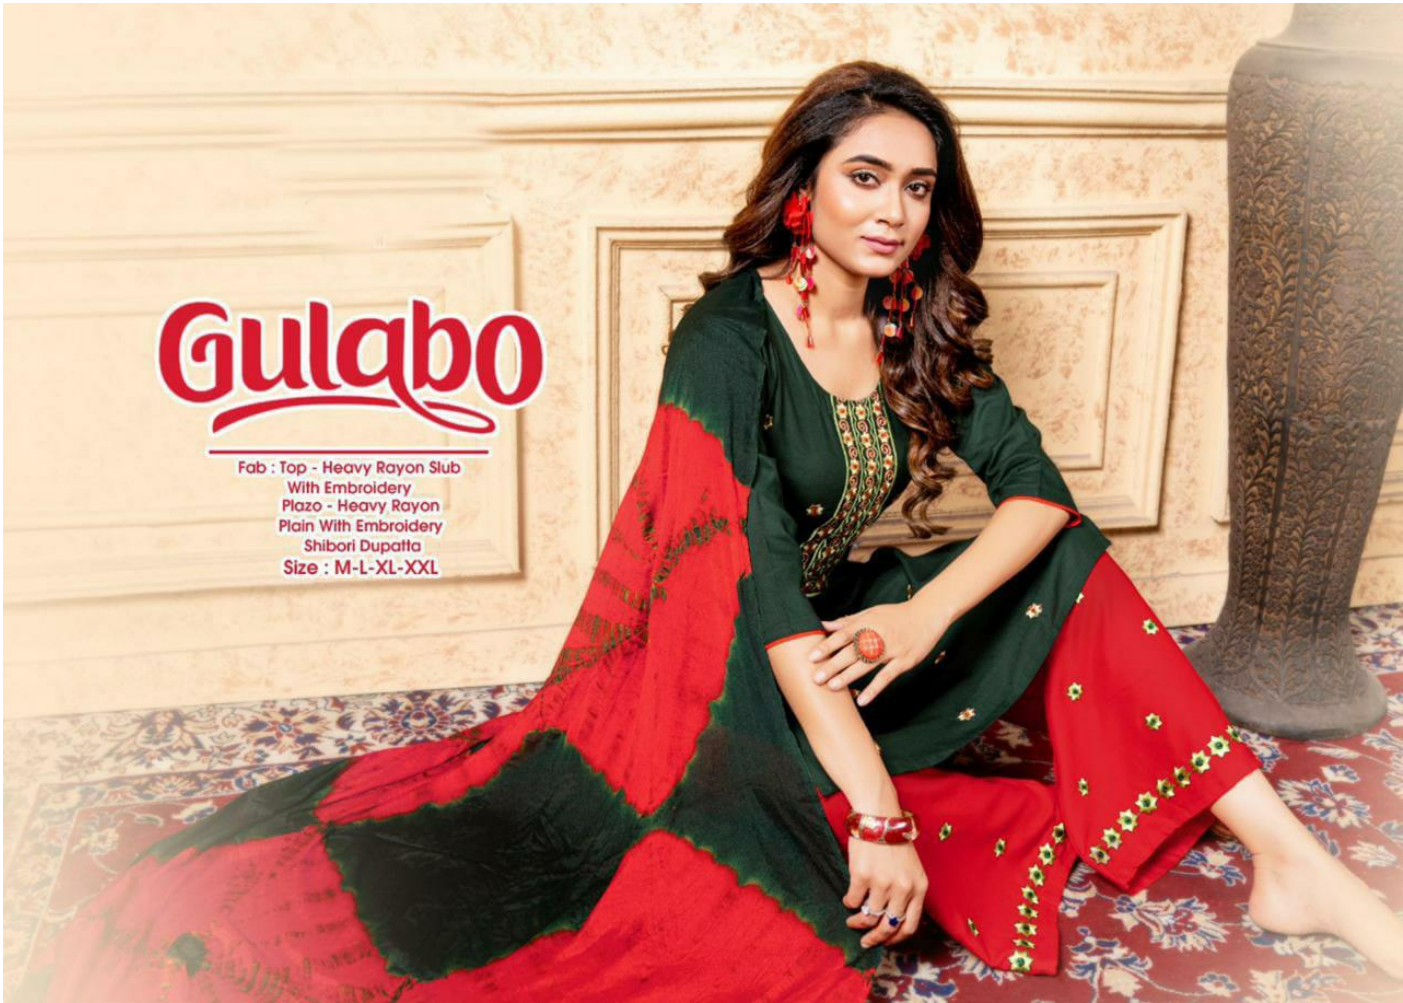

Gulabo  
104

Gulabo  
108

Gulabo  
105

# Gulabo

Fab : Top - Heavy Rayon Slub  
With Embroidery  
Plazo - Heavy Rayon  
Plain With Embroidery  
Shibori Dupatta  
Size : M-L-XL-XXL

# Gulabo

Fab : Top - Heavy Rayon Slub  
With Embroidery  
Plazo - Heavy Rayon  
Plain With Embroidery  
Shibori Dupatta  
Size : M-L-XL-XXL

Gulabo

101

Gulabo  
106

Gulabo

107

Gulabo  
103