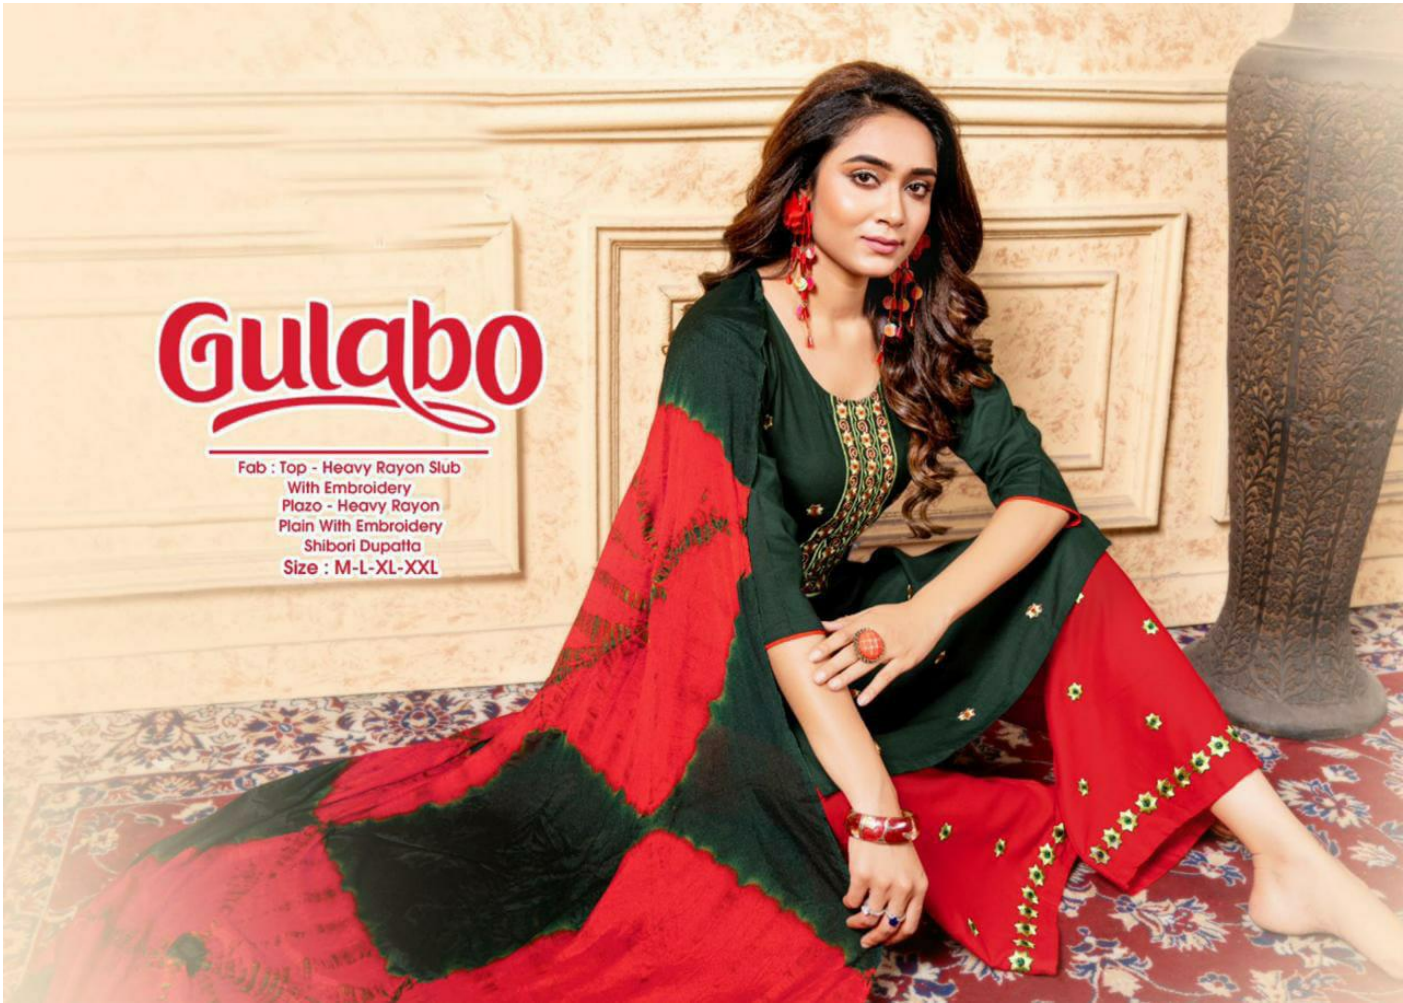

Gulabo
104

Gulabo
108

Gulabo
105

Gulabo

Fab : Top - Heavy Rayon Slub
With Embroidery
Plazo - Heavy Rayon
Plain With Embroidery
Shibori Dupatta
Size : M-L-XL-XXL

Gulabo

Fab : Top - Heavy Rayon Slub
With Embroidery
Plazo - Heavy Rayon
Plain With Embroidery
Shibori Dupatta
Size : M-L-XL-XXL