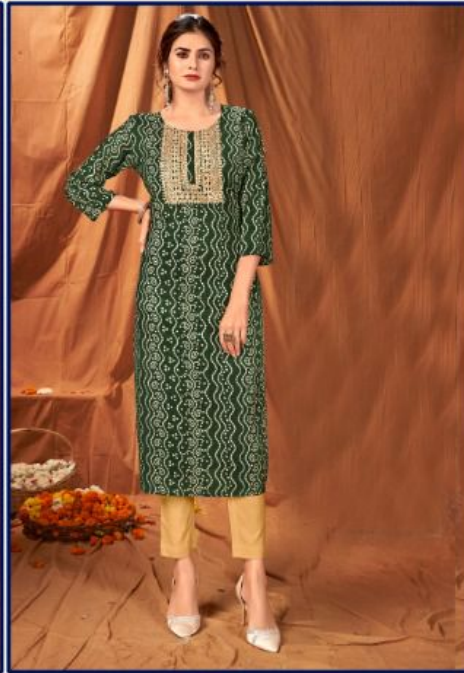

Shahi
with pant

Shahi
with pant

POONAM
DESIGNER
With Pant

POONAM
DESIGNER
With Pant

Shahi

(with pant)

Size-; **M,L,XL,XXL**

D.no	Kurti	Pant
1001	Premium Rayon bandhani print with sequence & cording work.	Cotton Lycra Pant
1002	Premium Rayon bandhani print with sequence & cording work.	Cotton Lycra Pant
1003	Premium Rayon bandhani print with sequence & cording work.	Cotton Lycra Pant
1004	Premium Rayon bandhani print with sequence & cording work.	Cotton Lycra Pant

POONAM
DESIGNER
With Pant

Shahi

with pant

SIZE;- M,L,XL,XXL,

DESIGN-1001

DESIGN-1002

DESIGN-1003

DESIGN-1004