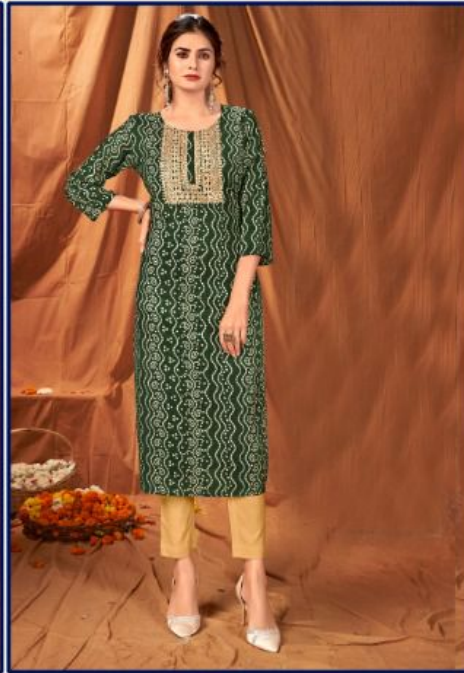

# Shahi

( with pant )

Size-; **M,L,XL,XXL**

<b>D.no</b>	<b>Kurti</b>	<b>Pant</b>
1001	Premium Rayon bandhani print with sequence & cording work.	Cotton Lycra Pant
1002	Premium Rayon bandhani print with sequence & cording work.	Cotton Lycra Pant
1003	Premium Rayon bandhani print with sequence & cording work.	Cotton Lycra Pant
1004	Premium Rayon bandhani print with sequence & cording work.	Cotton Lycra Pant

# Shahi

with pant

SIZE;- M,L,XL,XXL,

DESIGN-1001

DESIGN-1002

DESIGN-1003

DESIGN-1004

  
**POONAM**  
DESIGNER  
With Pant