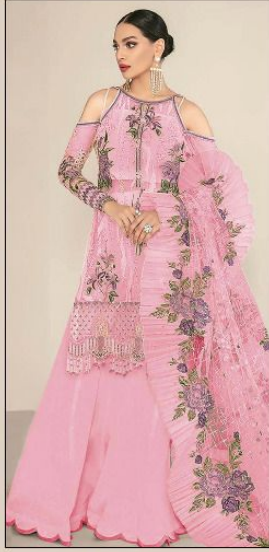

**ZARQASH**<sup>®</sup>  
A BRAND BY **KATIYARA**  
**D.NO.2024 B**

**Top - Georgette heavy embroidered**  
**Inner+Bottom - Heavy santoon silk**  
**Dupatta - Butterfly net heavy embroidered**

**ZARQASH**<sup>®</sup>  
A BRAND BY **Khatyrka**  
**Z.2024 E**

**Top - Georgette heavy embroidered**  
**Inner+Bottom - Heavy santoon silk**  
**Dupatta - Butterfly net heavy embroidered**

**ZARQASH**  
D. NO. 2024 C

Copyright © 2024 Zarqash  
All rights reserved. No part of this publication may be reproduced, stored in a retrieval system, or transmitted, in any form or by any means, electronic, mechanical, photocopying, recording, or by any information storage and retrieval system, without the prior written permission of Zarqash.

ZARQASH<sup>®</sup>  
A BRAND BY **KINEX**

Jihan

Z.2024 A

Z.2024 B

Z.2024 C

Z.2024 D

Z.2024 E

**Top - Georgette heavy embroidered**  
**Inner+Bottom - Heavy santoon silk**  
**Dupatta - Butterfly net heavy embroidered**

**Top - Georgette heavy embroidered**  
**Inner+Bottom - Heavy santoon silk**  
**Dupatta - Butterfly net heavy embroidered**