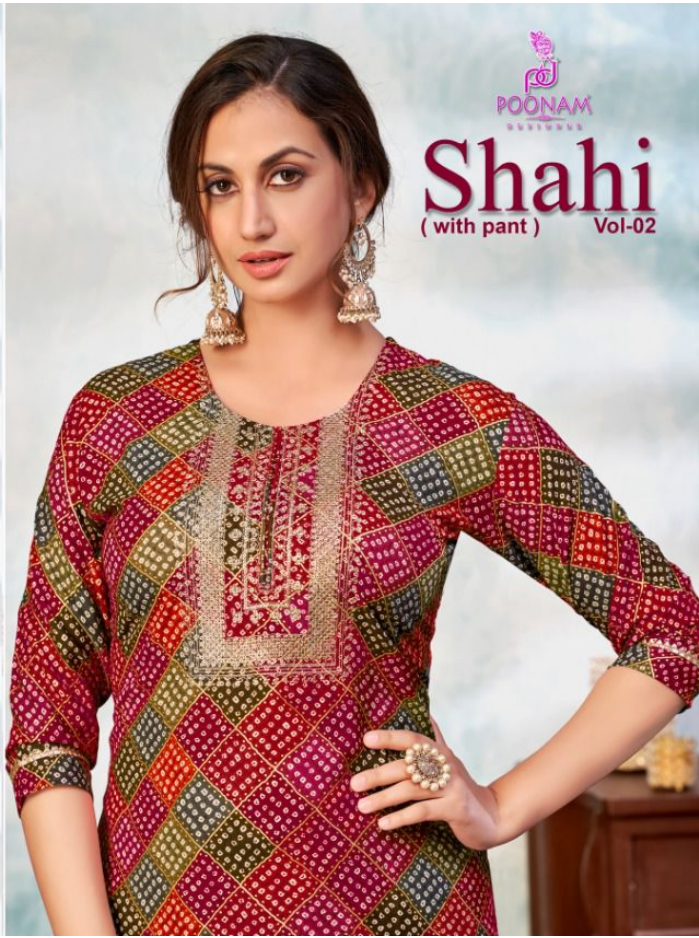

POONAM

DESIGNER

Size-; M,L,XL,XXL

POONAM

DESIGNER

Size-; M,L,XL,XXL

POONAM

DESIGNER

Size-; M,L,XL,XXL

POONAM
DESIGNZ
Shahi
(with pant) Vol-02

POONAM
DESIGNZ

Shahi

(with pant) Vol-02
Size; M,L,XL,XXL

D.no	Kurti	Pant
1001	Premium Rayon bandhani print with sequence & cording work.	Cotton Lycra Pant
1002	Premium Rayon bandhani print with sequence & cording work.	Cotton Lycra Pant
1003	Premium Rayon bandhani print with sequence & cording work.	Cotton Lycra Pant
1004	Premium Rayon bandhani print with sequence & cording work.	Cotton Lycra Pant