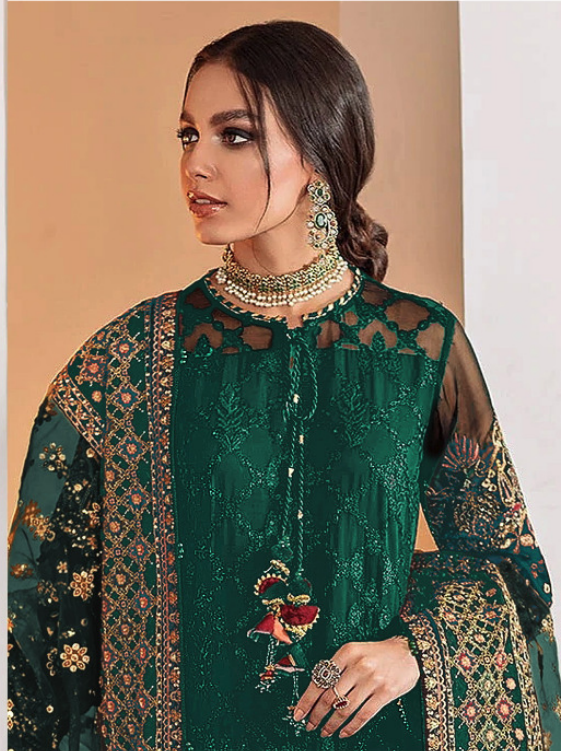

*Serene*  
Pakistani Suits  
A BRAND BY MEGHA EXPORT

D.NO.S-41 A

TOP - FOX GEORGETTE HEAVY EMBROIDERED  
BOTTOM - HEAVY SHANTUN  
INNER - HEAVY SHANTUN  
DUPATTA - NAZMIN HEAVY WORK WITH PALLU

*Serene*  
Pakistani Suits  
A BRAND BY MEGHA EXPORT

D.NO.S-41 A

TOP - FOX GEORGETTE HEAVY EMBROIDERED  
BOTTOM - HEAVY SHANTUN  
INNER - HEAVY SHANTUN  
DUPATTA - NAZMIN HEAVY WORK WITH PALLU

*Serene*  
Pakistani Suits  
A BRAND BY MEGHA EXPORT

D.NO.S-41 B

TOP - FOX GEORGETTE HEAVY EMBROIDERED  
BOTTOM - HEAVY SHANTUN  
INNER - HEAVY SHANTUN  
DUPATTA - NAZMIN HEAVY WORK WITH PALLU

*Serene*  
Pakistani Suits  
A BRAND BY MEGHA EXPORT

D.NO.S-41 D

TOP - FOX GEORGETTE HEAVY EMBROIDERED  
BOTTOM - HEAVY SHANTUN  
INNER - HEAVY SHANTUN  
DUPATTA - NAZMIN HEAVY WORK WITH PALLU

TOP - FOX GEORGETTE HEAVY EMBROIDERED  
BOTTOM - HEAVY SHANTUN  
INNER - HEAVY SHANTUN  
DUPATTA - NAZMIN HEAVY WORK WITH PALLU

S- 41 A

S-41 B

S- 41 C

S- 41 D

*Serene*  
Pakistani Suits  
A BRAND BY MEGHA EXPORT