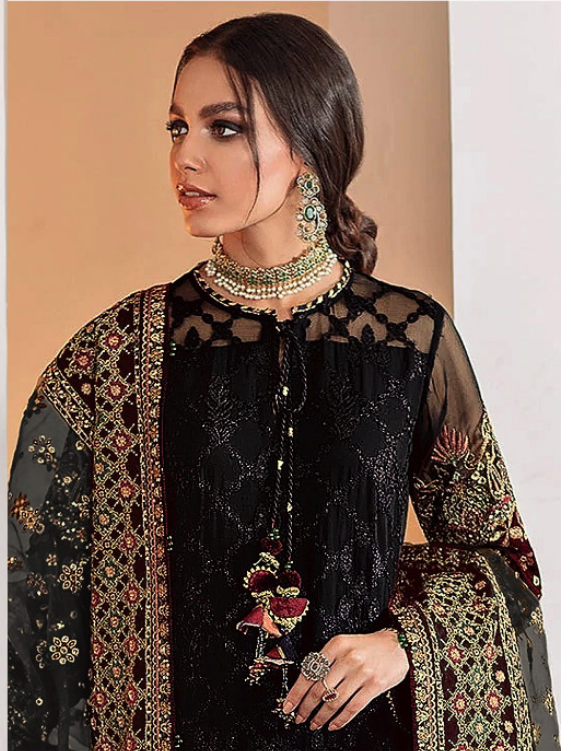

Serene
Pakistani Suits
A BRAND BY MEGHA EXPORT

D.NO.S-41 A

TOP - FOX GEORGETTE HEAVY EMBROIDERED
BOTTOM - HEAVY SHANTUN
INNER - HEAVY SHANTUN
DUPATTA - NAZMIN HEAVY WORK WITH PALLU

Serene
Pakistani Suits
A BRAND BY MEGHA EXPORT

D.NO.S-41 A

TOP - FOX GEORGETTE HEAVY EMBROIDERED
BOTTOM - HEAVY SHANTUN
INNER - HEAVY SHANTUN
DUPATTA - NAZMIN HEAVY WORK WITH PALLU

Serene
Pakistani Suits
A BRAND BY MEGHA EXPORT

D.NO.S-41 B

TOP - FOX GEORGETTE HEAVY EMBROIDERED
BOTTOM - HEAVY SHANTUN
INNER - HEAVY SHANTUN
DUPATTA - NAZMIN HEAVY WORK WITH PALLU

Serene
Pakistani Suits
A BRAND BY MEGHA EXPORT

D.NO.S-41 D

TOP - FOX GEORGETTE HEAVY EMBROIDERED
BOTTOM - HEAVY SHANTUN
INNER - HEAVY SHANTUN
DUPATTA - NAZMIN HEAVY WORK WITH PALLU

TOP - FOX GEORGETTE HEAVY EMBROIDERED
BOTTOM - HEAVY SHANTUN
INNER - HEAVY SHANTUN
DUPATTA - NAZMIN HEAVY WORK WITH PALLU

S- 41 A

S-41 B

S- 41 C

S- 41 D

Serene
Pakistani Suits
A BRAND BY MEGHA EXPORT

D.NO.S-41 C

TOP - FOX GEORGETTE HEAVY EMBROIDERED
BOTTOM - HEAVY SHANTUN
INNER - HEAVY SHANTUN
DUPATTA - NAZMIN HEAVY WORK WITH PALLU