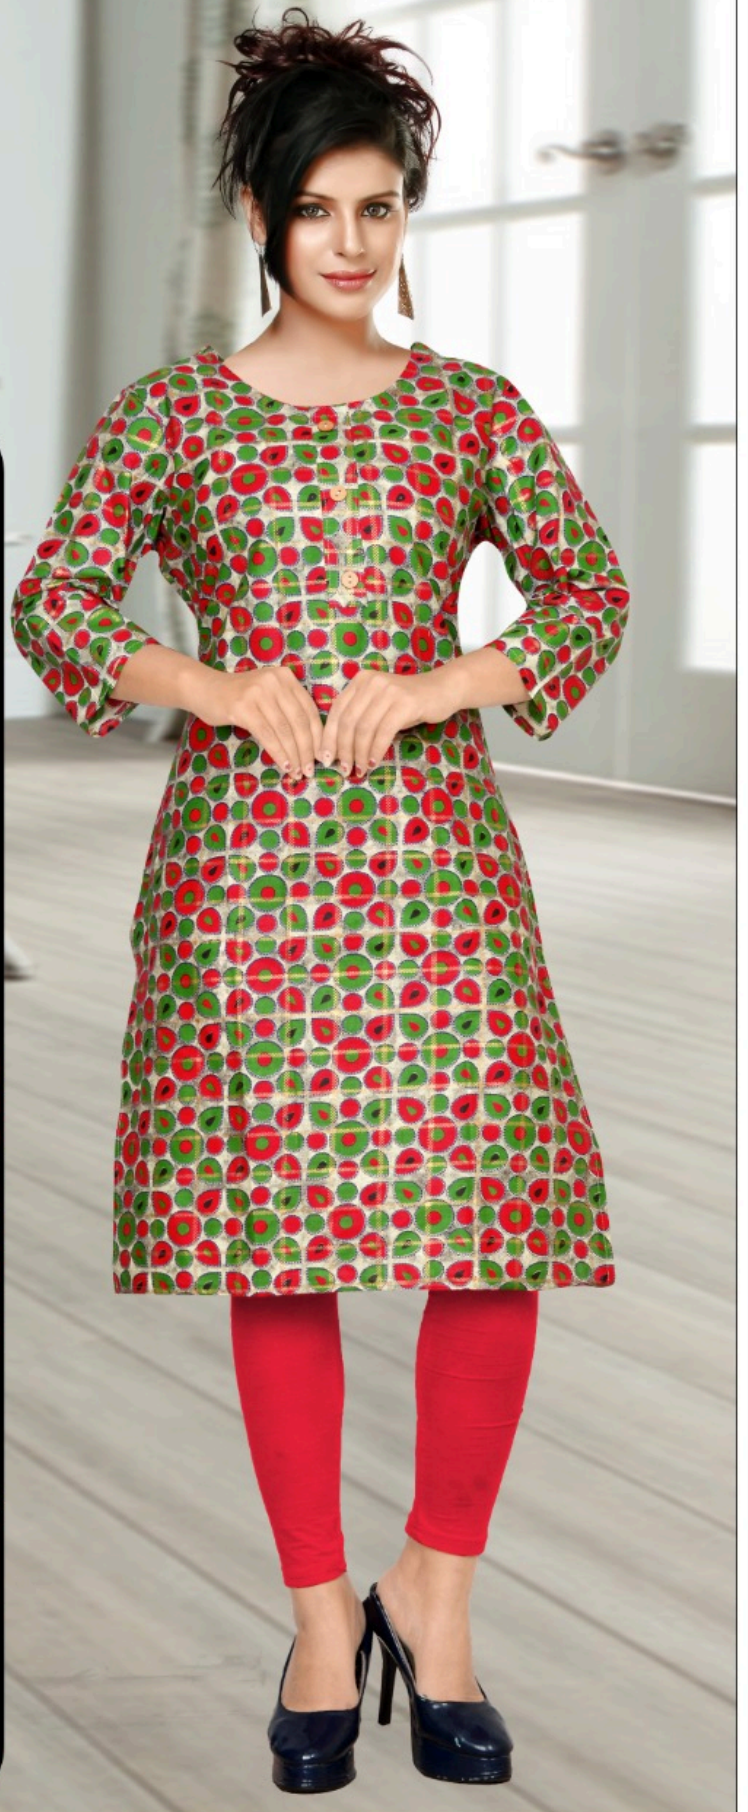

A-1372

Magic Plus

DESIGNER KURTIS