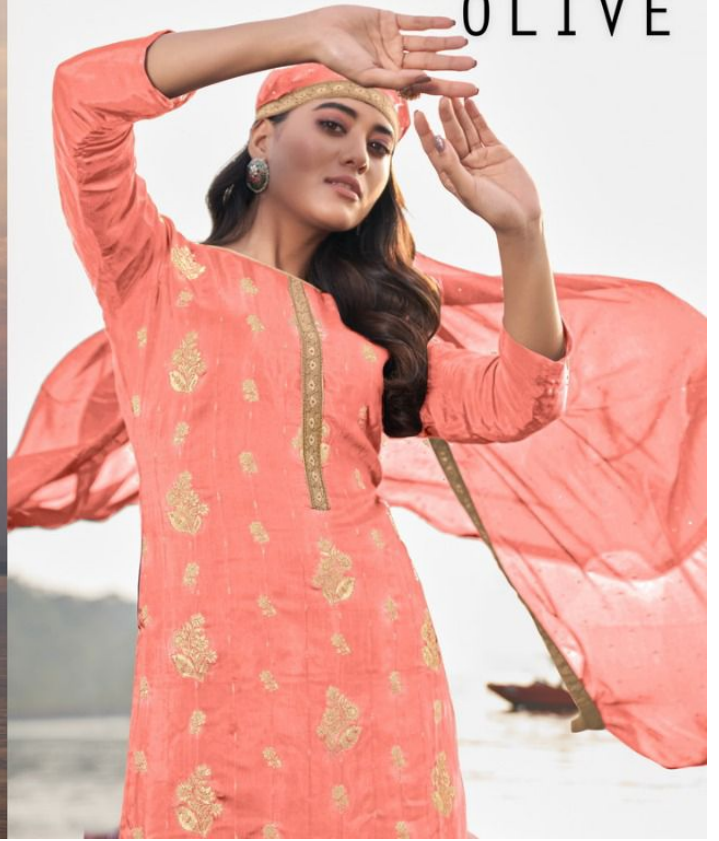

FROM NAARI FASHIONS,

TOP

√PURE JACARD WITH JACARD LACE

BOTTOM

VISCOUS SANTUN

DUPATTA

PURE VISCOUS MASLIN WITH JACARD LACE

TOP: PURE JACARD WITH JACARD LACE

OLIVE

NARI

3501