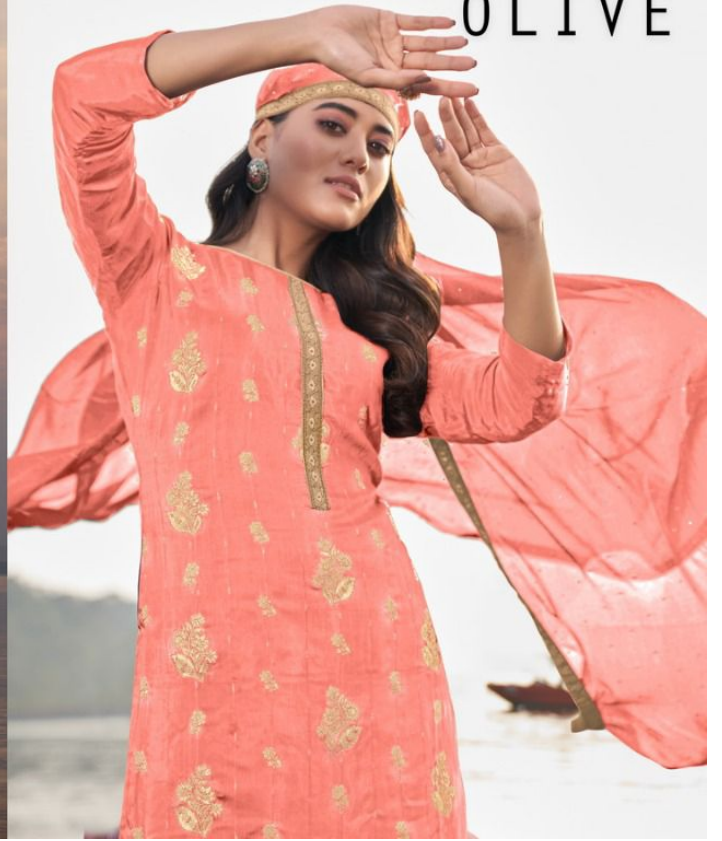

TOP: PURE JACARD WITH JACARD LACE

BOTTOM: VISCOUS SANTUN

DUPATTA: PURE VISCOUS MASLIN WITH
JACARD LACE

Mo. : 93740 60946

OLIVE