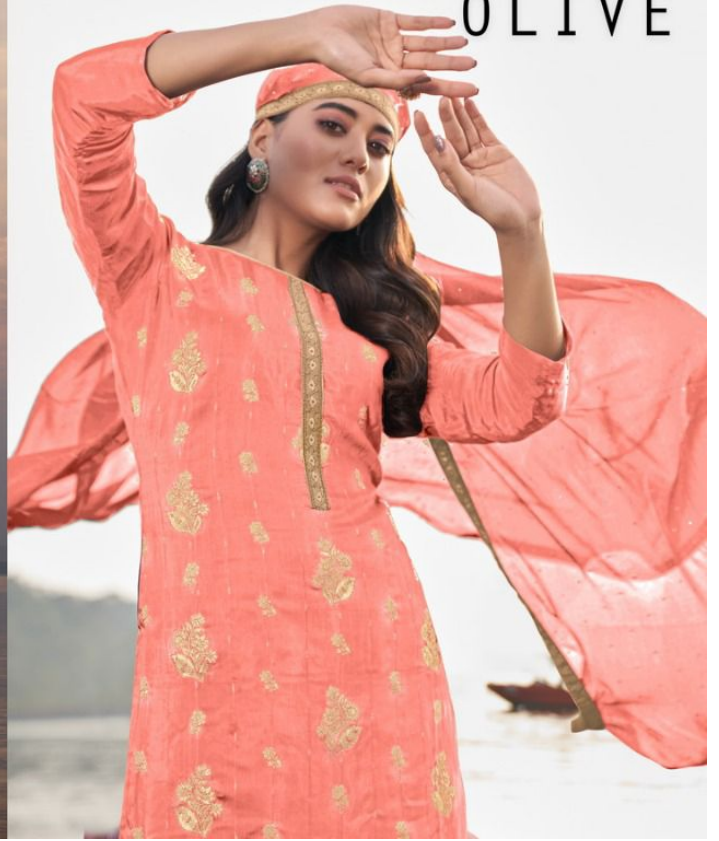

TOP: PURE JACARD WITH JACARD LACE

BOTTOM: VISCOUS SANTUN

DUPATTA: PURE VISCOUS MASLIN WITH
JACARD LACE

Mo. : 93740 60946

OLIVE