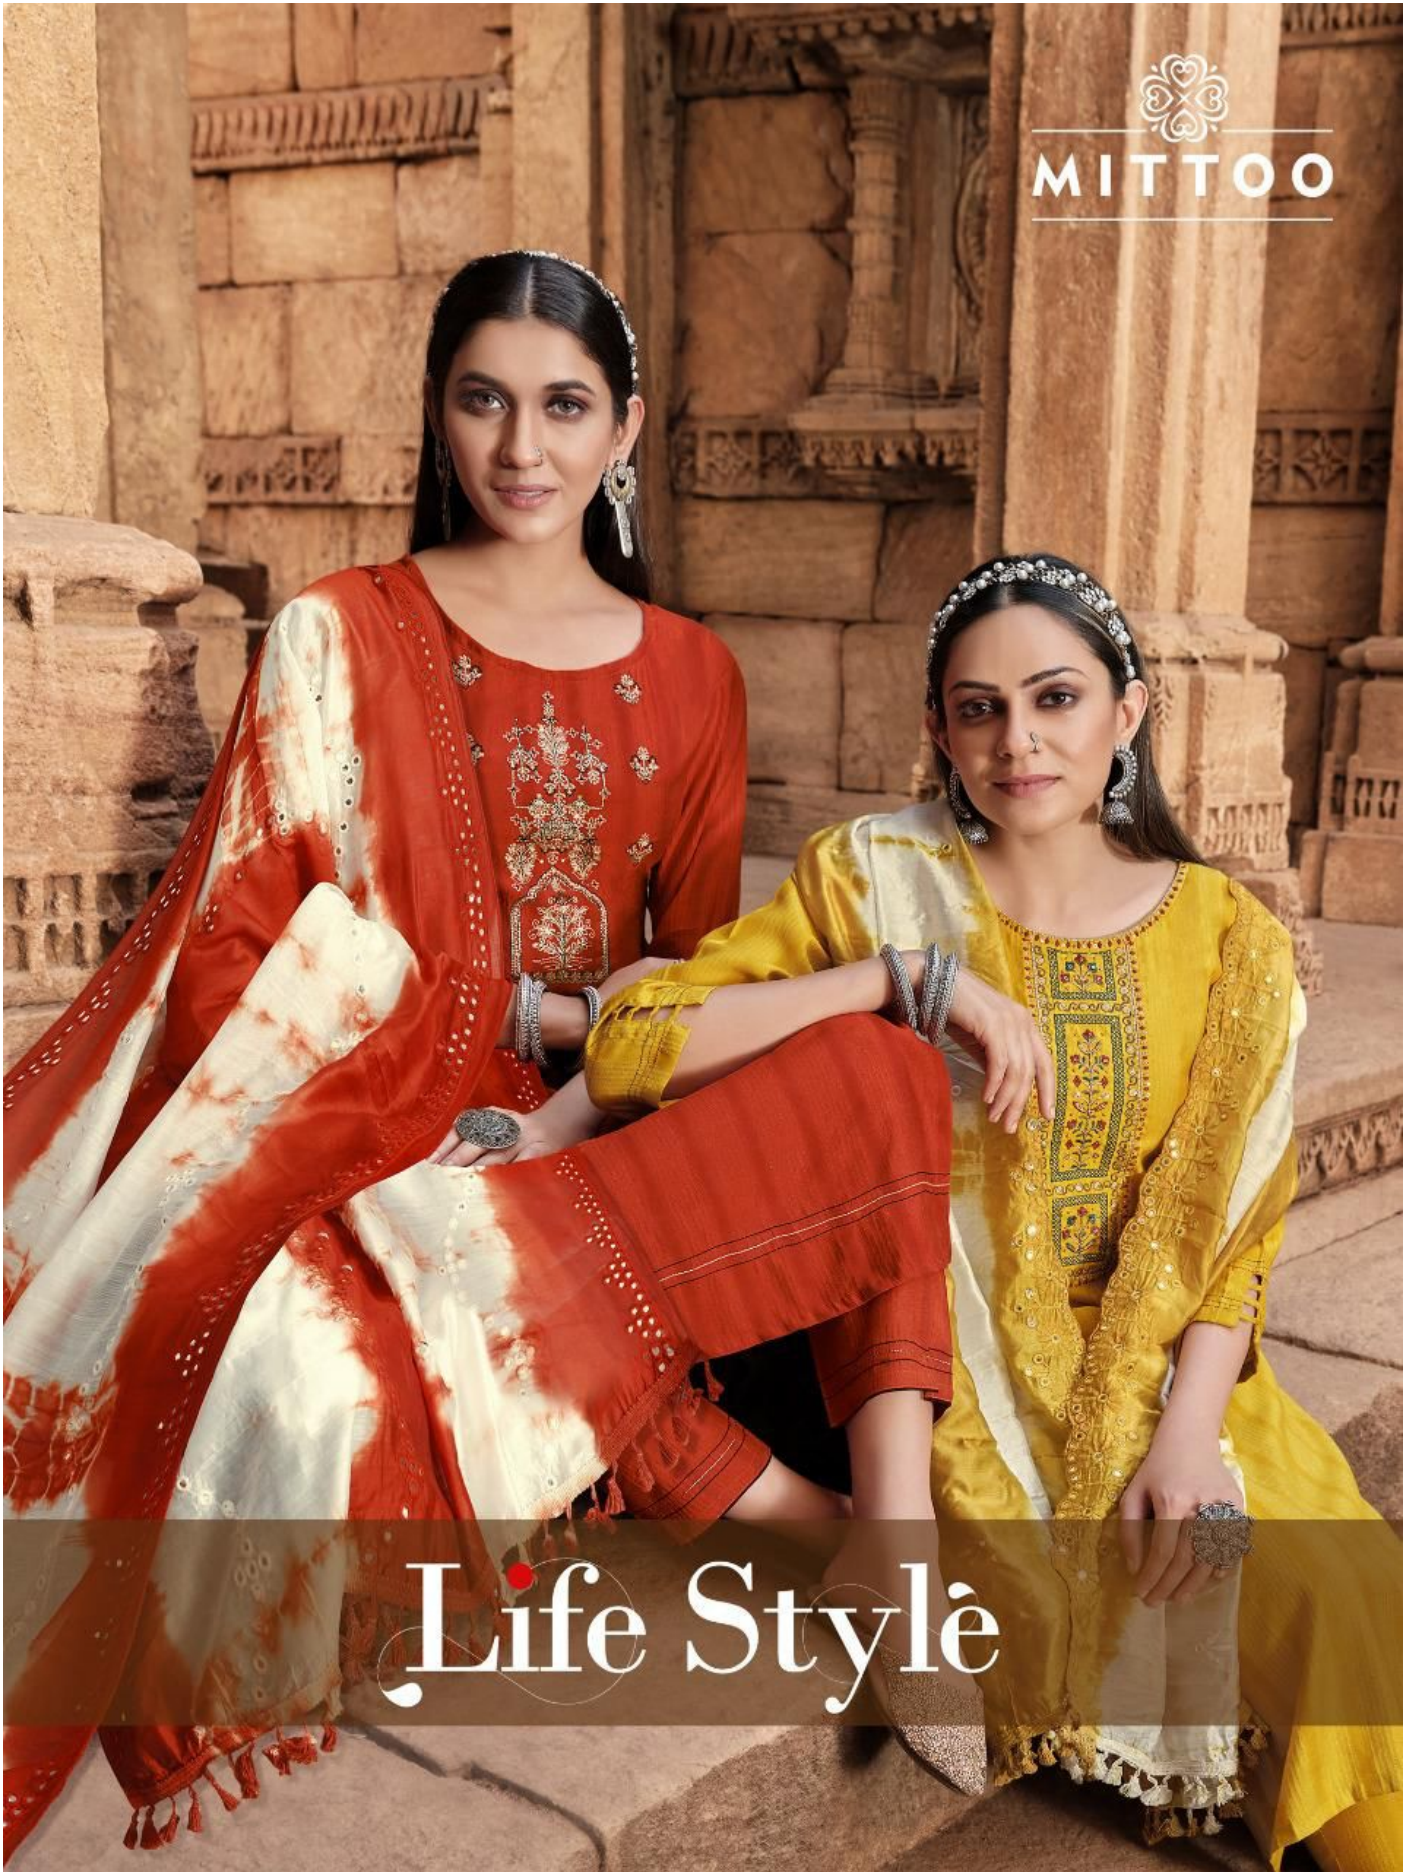

MITTOO

Life Stylè