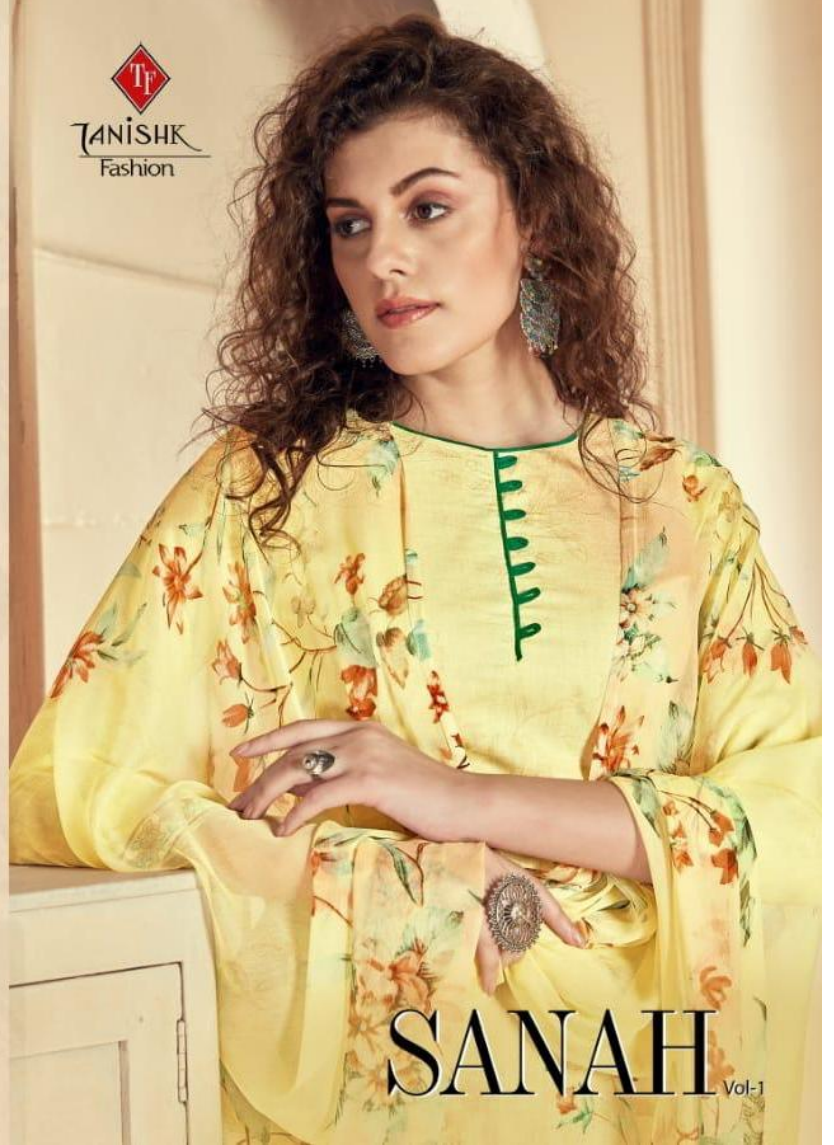

TOP : PURE LAWN CAMBRIC

DIGITAL

BOTTOM : SEMI LAWN

DUPATTA: CHIFFON PRINT

TANISHK
Fashion

SANAH Vol-1

no. 14507

Fashion brings