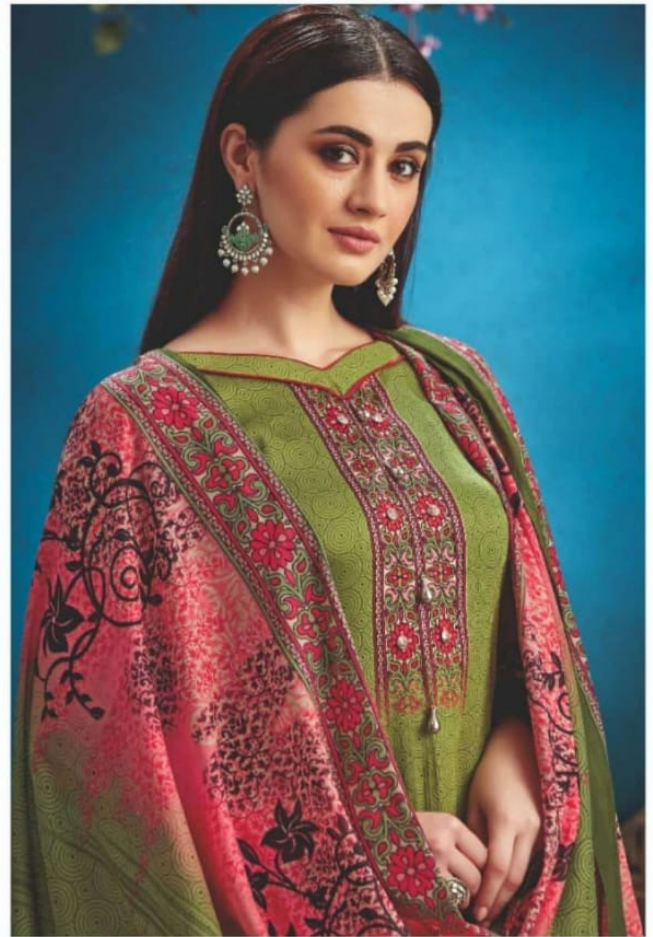

Best dressed

THIS IS THE WAY TO FIND YOUR PERSONAL STYLE

Vibrant and richly appealing, this dress set is a perfect pick for work, leaving behind our stress.

D.No.1008

LIONAS

CS Scanned with CamScanner

CS Scanned with CamScanner

LibaasTM
Feel Pretty, Feel Classy

نور نूर نور
NOOR

Scanned with CamScanner

Look
GORGEOUS IN
YOUR PHOTOS

Make the hearts flip when you costume
up in this amazing dress.

D.No.1003

L'LOOKS

CS Scanned with CamScanner