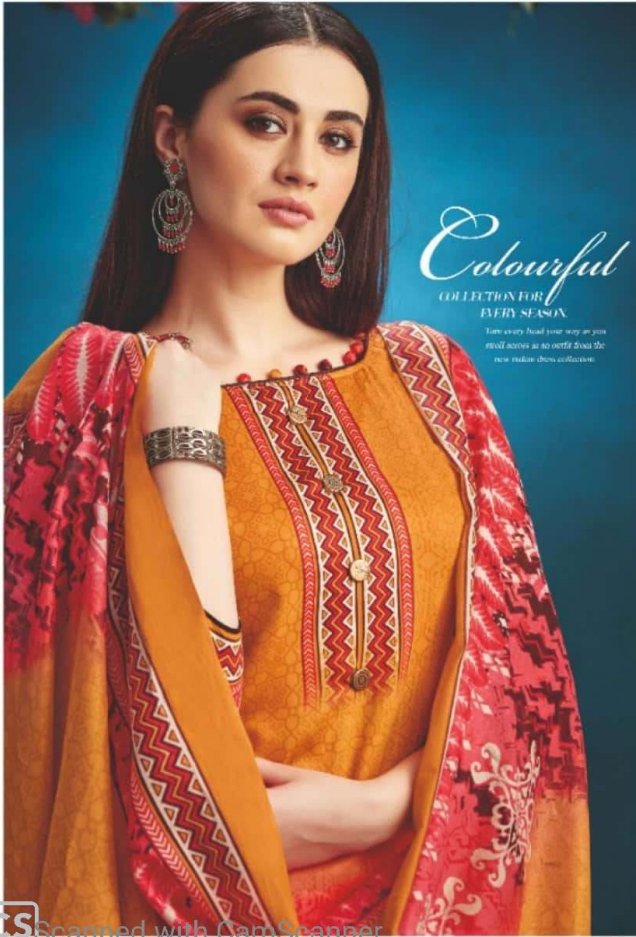

Best dressed

THIS IS THE WAY TO FIND YOUR PERSONAL STYLE

Vibrant and richly appealing, this dress set is a perfect pick for work, leaving behind our stress.

D.No.1008

LIONAS

CS Scanned with CamScanner

CS Scanned with CamScanner

LibaasTM
Feel Pretty, Feel Classy

نور نूर نور
NOOR

Scanned with CamScanner

Look
GORGEOUS IN
YOUR PHOTOS

Make the hearts flip when you costume
up in this amazing dress.

D.No.1003

L'LOOKS

CS Scanned with CamScanner