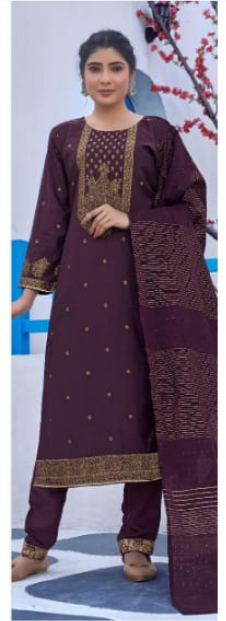

D.NO.13551