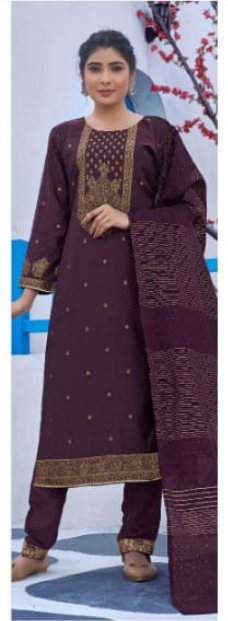

D.NO.13551

PURVI