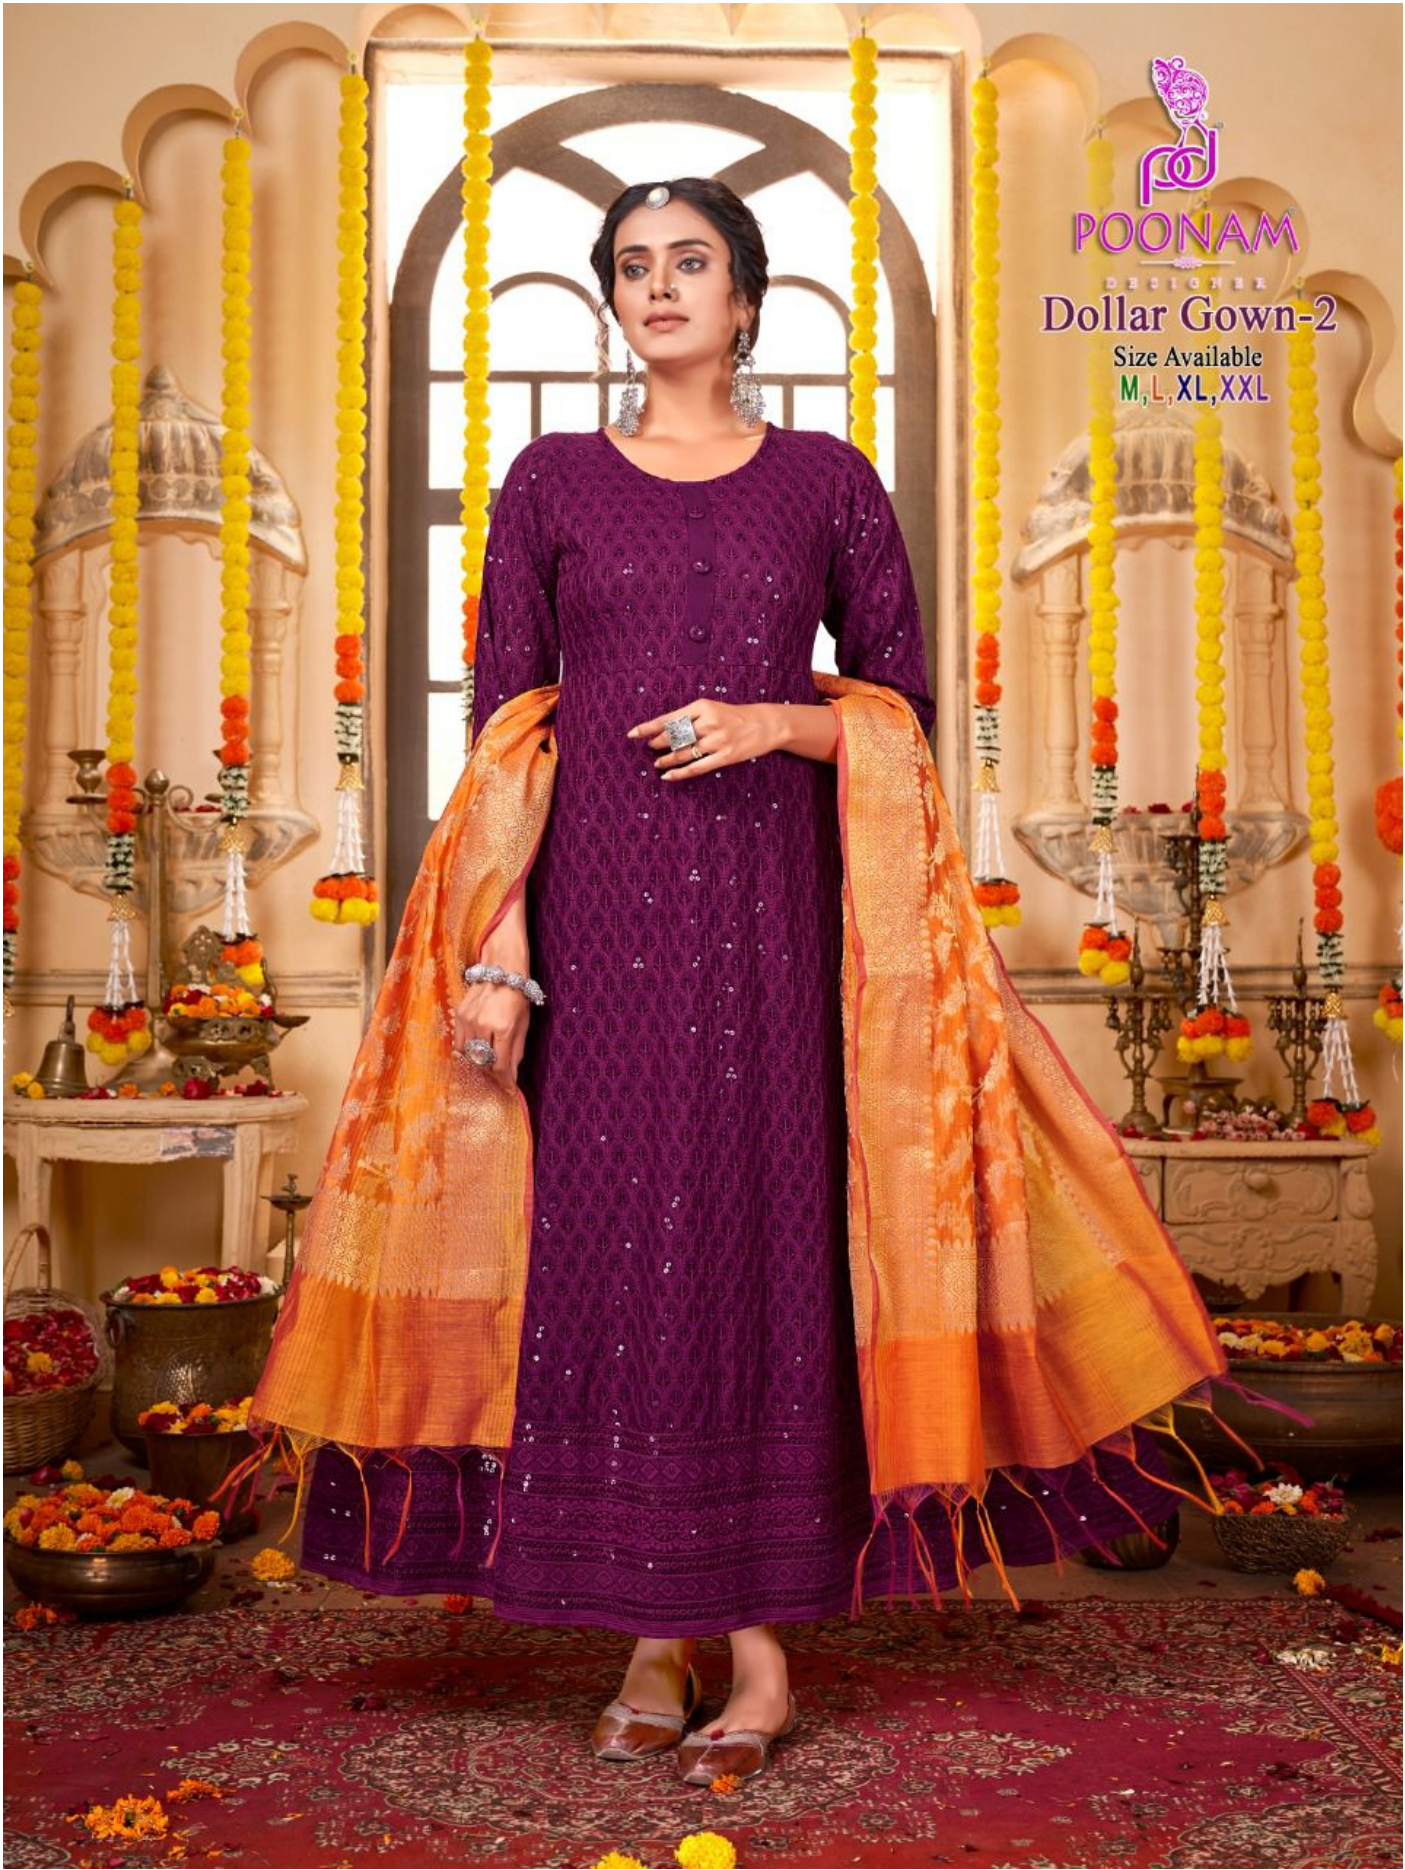

POONAM

DESIGNER

Dollar Gown-2

Size Available
M, L, XL, XXL

POONAM

DESIGNER

Dollar Gown-2

Size Available
M, L, XL, XXL

POONAM

DESIGNER

Dollar Gown-2

Size Available

M, L, XL, XXL

POONAM

DESIGNER

Dollar Gown-2

Size Available
M, L, XL, XXL

POONAM

DESIGNER
Dollar Gown-2
Size Available
M, L, XL, XXL

POONAM

DESIGNER

Dollar Gown-2

Size Available
M, L, XL, XXL

POONAM

DESIGNER

Dollar Gown-2

Size Available
M, L, XL, XXL

Dollar Gown-2

Size Available- **M**, **L**, **XL**, **XXL**

1001

1002

1003