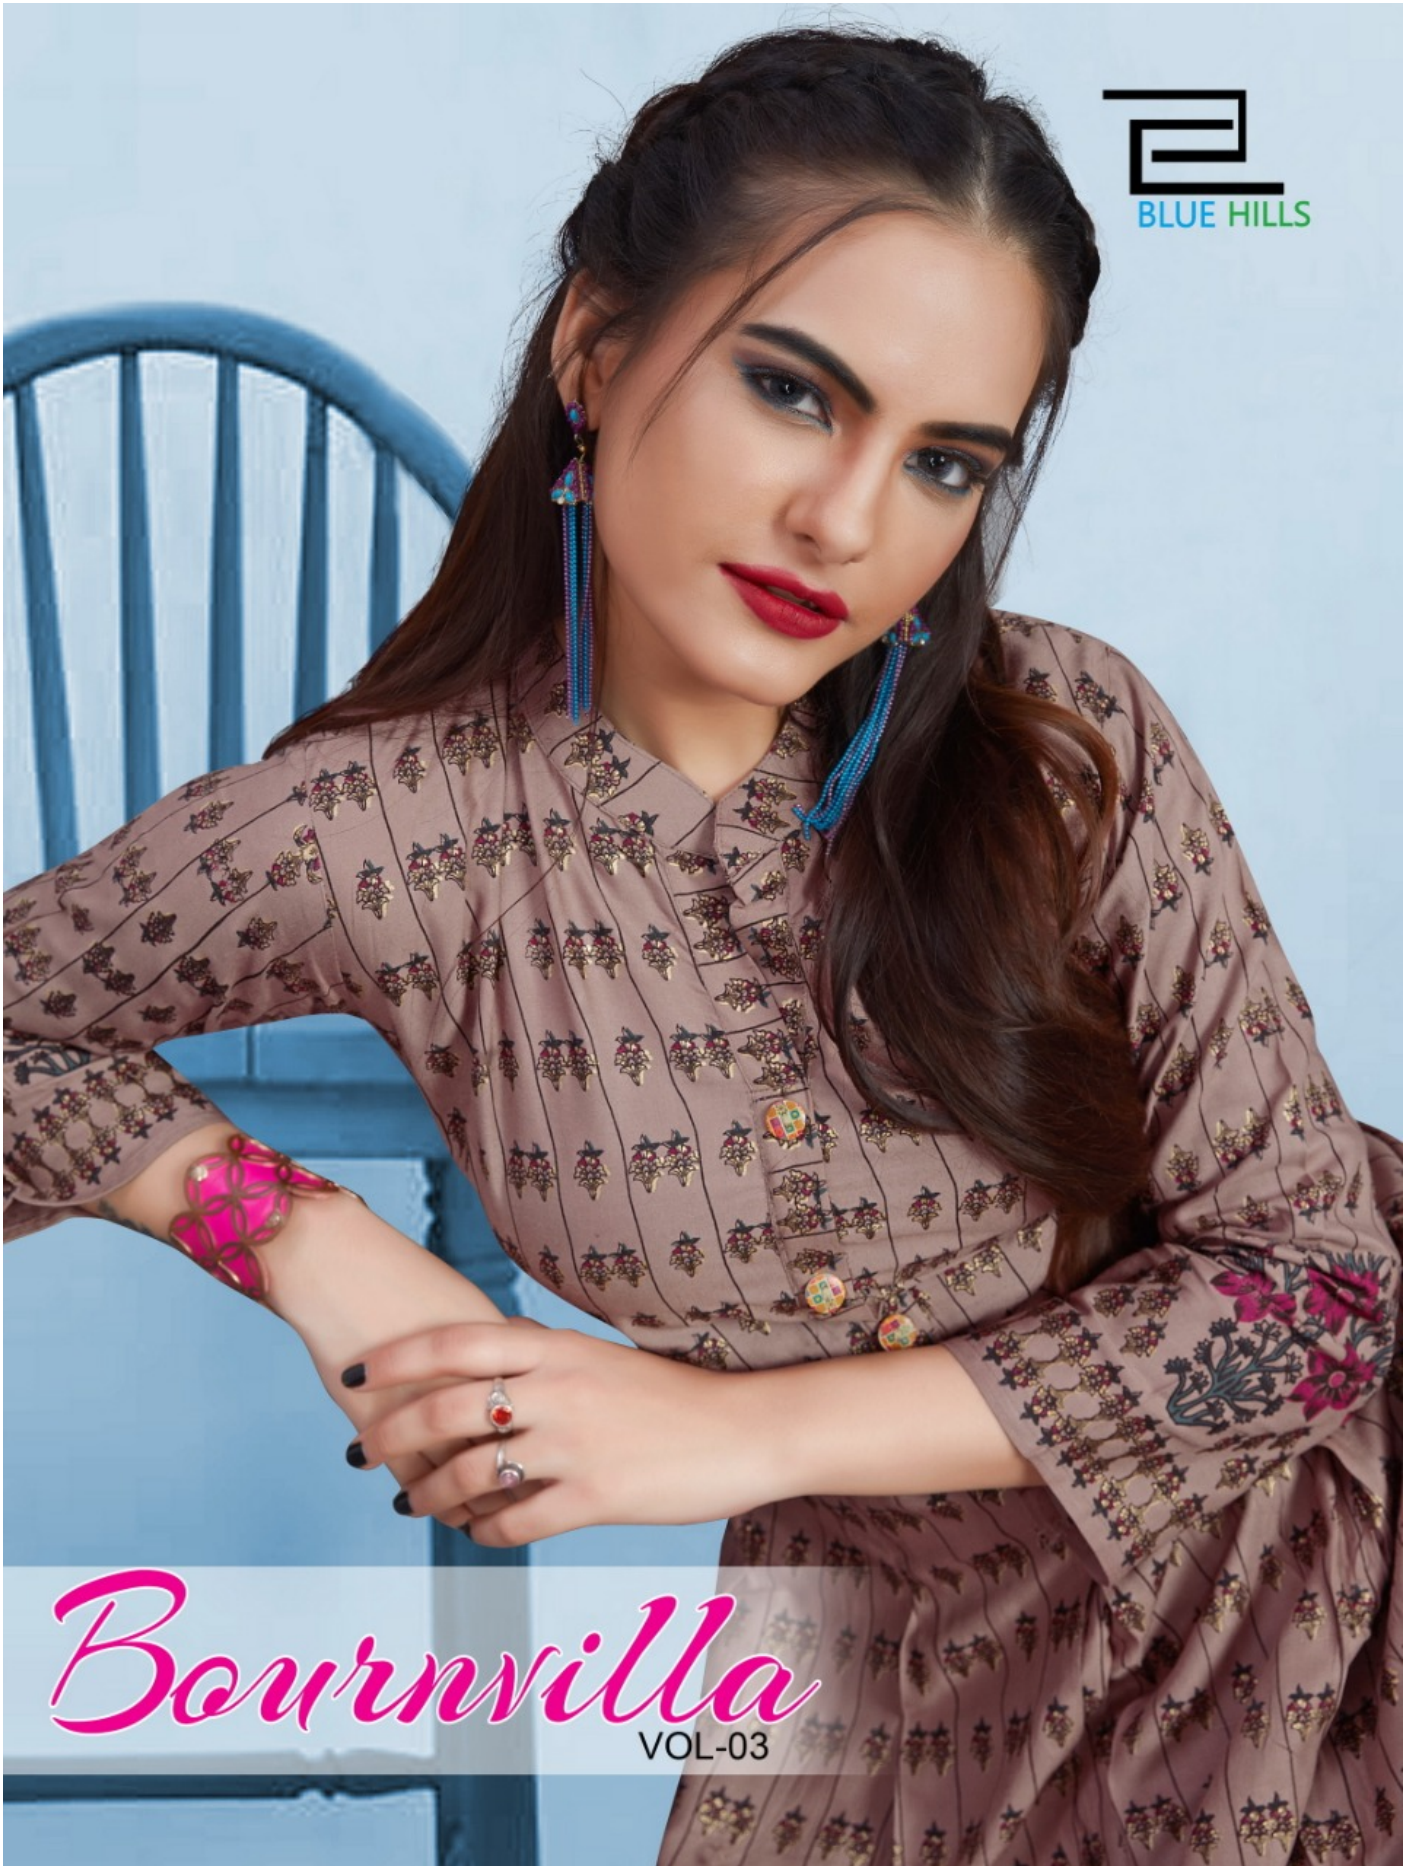

Bournville
VOL-03