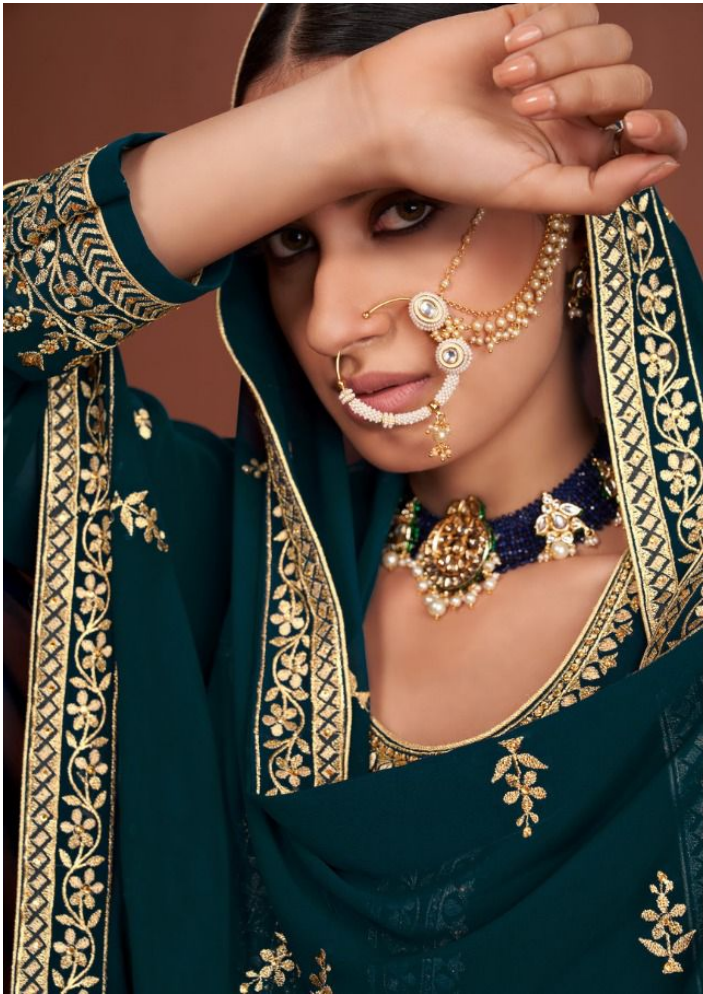

I M A G I N A T I V E