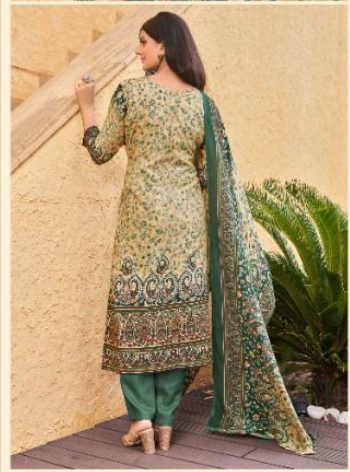

FRESH ELEGANCE
Collection

3007

VOCUISII & LAVISHI
Colors of life

3002

Kashish

Kashish

ANELEGANT LOOK
Colour of life

3001

ELEGANCE OF SHADES

Collection

3004
GLAM ON & LAVISH
Style of Life

GALMOUR & LAVISH
Collection of life

TIMELESS FRIENDS
Charm of Age

3006

TRADITIONAL WOMEN
Culture of India

ANELEGANT LOOK
Colour of life