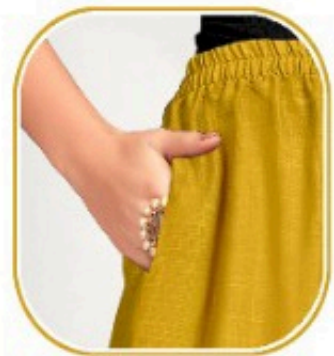

With Mobile Pocket

Pant

Mobile Pocket

LATEST FASHION > HI-QUALITY > LOWEST PRICE

Size: M. L. XL. 2XL

2414

D.NO. 2512

PEP PANT

With Mobile Pocket

Pant

Mobile Pocket

LATEST FASHION > HI-QUALITY > LOWEST PRICE

Size: M. L. XL. 2XL

D.NO. 2513

PEP PANT
With Mobile Pocket

Pant

Mobile Pocket

LATEST FASHION > HI-QUALITY > LOWEST PRICE

Size: M. L. XL. 2XL

With Mobile Pocket

2506

LATEST FASHION > HI-QUALITY > LOWEST PRICE

D.NO. 2501
PEP PANT
With Mobile Pocket

Pant

Mobile Pocket

Size: M. L. XL. 2XL