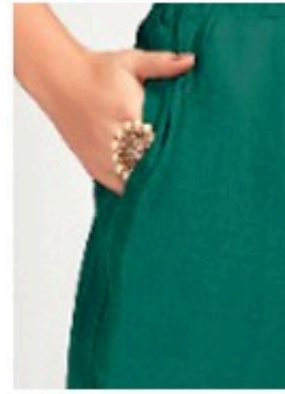

With Mobile Pocket

Pant

Mobile Pocket

LATEST FASHION > HI-QUALITY > LOWEST PRICE

Size: M. L. XL. 2XL

2414

D.NO. 2512

PEP PANT

With Mobile Pocket

Pant

Mobile Pocket

LATEST FASHION > HI-QUALITY > LOWEST PRICE

Size: M. L. XL. 2XL

D.NO. 2513

PEP PANT
With Mobile Pocket

Pant

Mobile Pocket

LATEST FASHION > HI-QUALITY > LOWEST PRICE

Size: M. L. XL. 2XL

With Mobile Pocket

2506

LATEST FASHION > HI-QUALITY > LOWEST PRICE

D.NO. 2501
PEP PANT
With Mobile Pocket

Pant

Mobile Pocket

Size: M. L. XL. 2XL