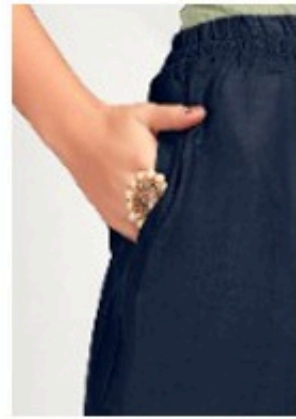

With Mobile Pocket

Pant

Mobile Pocket

LATEST FASHION > HI-QUALITY > LOWEST PRICE

Size: M. L. XL. 2XL

2414

D.NO. 2512

PEP PANT

With Mobile Pocket

Pant

Mobile Pocket

LATEST FASHION > HI-QUALITY > LOWEST PRICE

Size: M. L. XL. 2XL

D.NO. 2513

PEP PANT
With Mobile Pocket

Pant