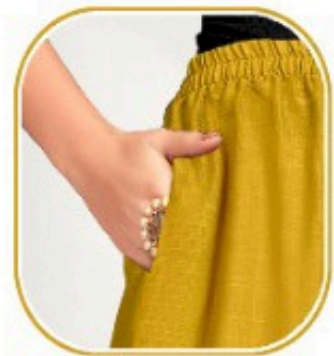

With Mobile Pocket

Pant

Mobile Pocket

LATEST FASHION > HI-QUALITY > LOWEST PRICE

Size: M. L. XL. 2XL

2414

D.NO. 2512

PEP PANT

With Mobile Pocket

Pant

Mobile Pocket

LATEST FASHION > HI-QUALITY > LOWEST PRICE

Size: M. L. XL. 2XL

D.NO. 2513

PEP PANT
With Mobile Pocket

Pant

Mobile Pocket

LATEST FASHION > HI-QUALITY > LOWEST PRICE

Size: M. L. XL. 2XL

With Mobile Pocket

2506

LATEST FASHION > HI-QUALITY > LOWEST PRICE

D.NO. 2501
PEP PANT
With Mobile Pocket

Pant

Mobile Pocket

Size: M. L. XL. 2XL