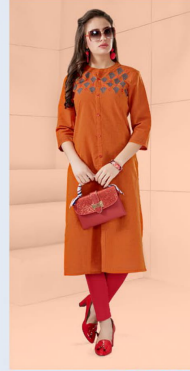

Varsha

Good Energy

FANTASY FASHION

2654 RAMA

she is  
**ABSOLUTE CLASSIC**

2655 RUST

2656 BLACK

2657 MUSTARD

Attitude is an ELEGANCE FEELING

Attitude  
is an  
**ELEGANCE FEELING**

2658 FUSHIA

she is  
**ABSOLUTE CLASSIC**

2659 L.T. BLUE

2654 RAMA

2655 RUST

2656 BLACK