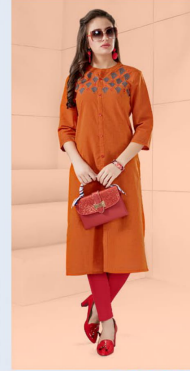

Varsha

Good Energy

FANTASY FASHION

2654 RAMA

she is  
ABSOLUTE CLASSIC

2655 RUST

2656 BLACK

2657 MUSTARD

Attitude is an ELEGANCE FEELING

Attitude  
is an  
**ELEGANCE FEELING**

2658 FUSHIA

she is  
**ABSOLUTE CLASSIC**

2659 L.T. BLUE

2654 RAMA

2655 RUST

2656 BLACK

2657 MUSTARD

2658 FUSHIYA

2659 L.T. BLUE