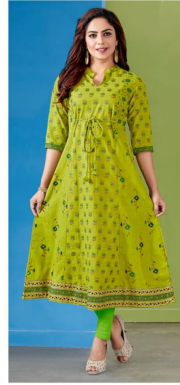

ROYAL

A REFLECTION

of purity

Trendy nets in fresh hues embellished with exquisite embroidery to brighten up the wedding celebration

2376 / PISTA GREEN

2377 / FUSHIA

2378 / ORANGE

DESIRE *Beauty*

Beauty of style & harmony & grace & good
rhythm depend on simplicity

2379 / PEACH

MODERNITY

You are not just a woman, you are fashion magazine who has an enviable friend list Which make very moment shine *fashion*

2380 / TEAL

2381 / NAVY

2376 / PISTA GREEN

2377 / FUSHIA

2378 / ORANGE

2379 / PEACH

2388 / TEAL

2381 / NAVY