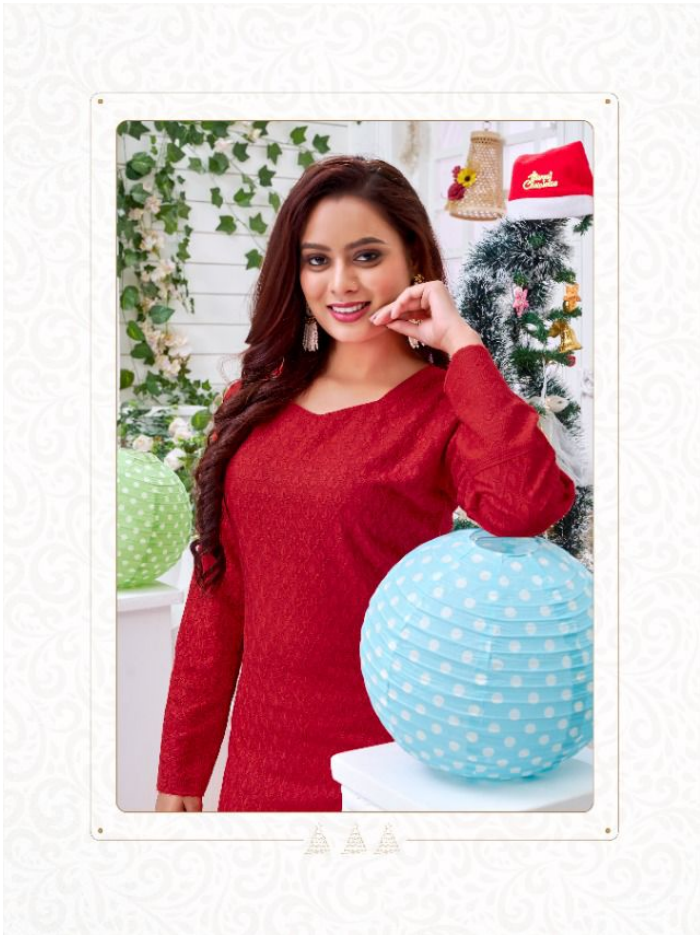

POONAM
DESIGNER

Size-M,L,XL,XXL

Red Queen

POONAM
DESIGNER

Size-M,L,XL,XXL

Red Queen

Manufactured & Marketing by
Smit Creation

Follow us:-     Export In:-       

* Complimentary copy-not for sale*

Red Queen

Size-M,L,XL,XXL

1001

1002

1003

1004

1005