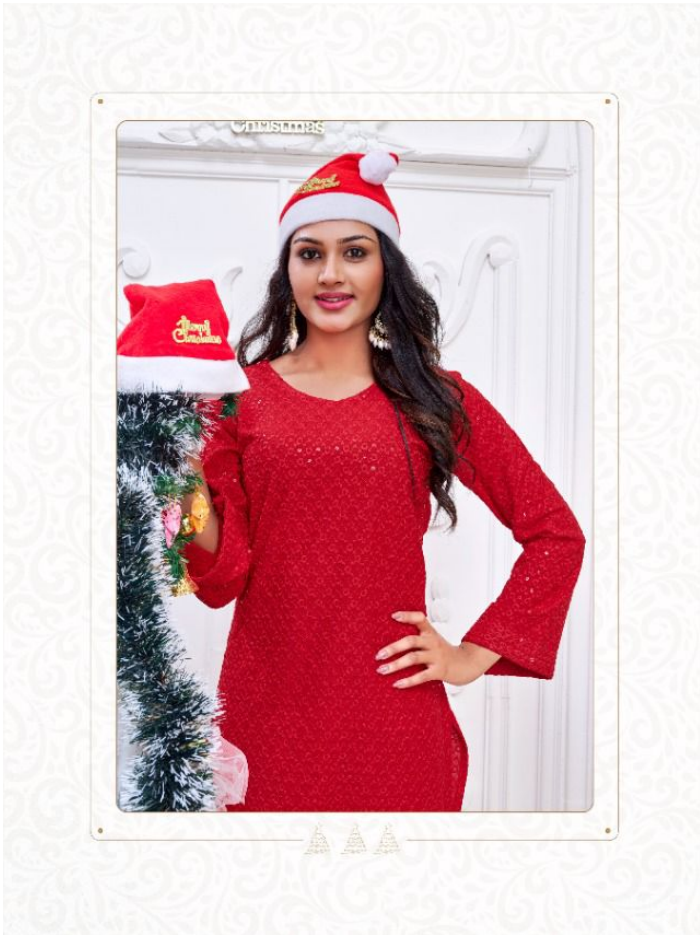

POONAM
DESIGNER

Size-M,L,XL,XXL

Red Queen

POONAM
DESIGNER

Size-M,L,XL,XXL

Red Queen

Manufactured & Marketing by
Smit Creation

Follow us:-     Export In:-       

* Complimentary copy-not for sale*

Red Queen

Size-M,L,XL,XXL

1001

1002

1003

1004

1005