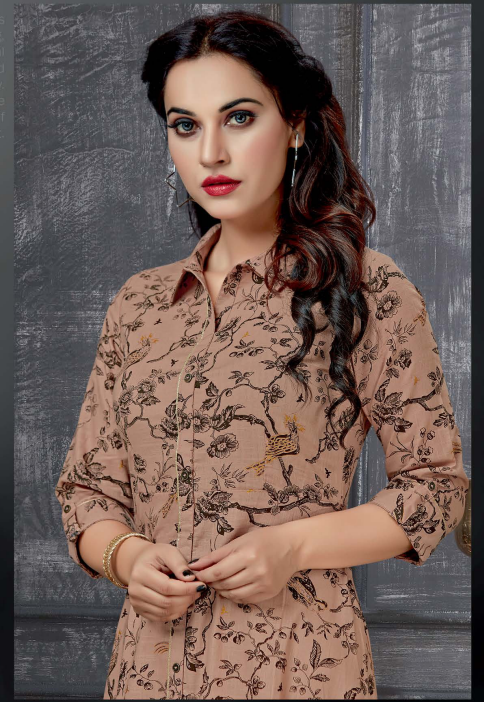

2336
BLACK

2336
BLUE

2337
PALE EMERALD

2337
LIGHT PEACH

FASHION FEVER

fashion isn't something you can buy but you need to have the sense of it, and the most people don't.

2335
DARK PEACH

NEW ELEGANCE

I think there is
beauty in everything,
what normal
people would
perceive as ugly,
I can usually see
something of
beauty in it.

glamour is the appeal she is having on her special day, she desires her appearance speaks all her emotion.