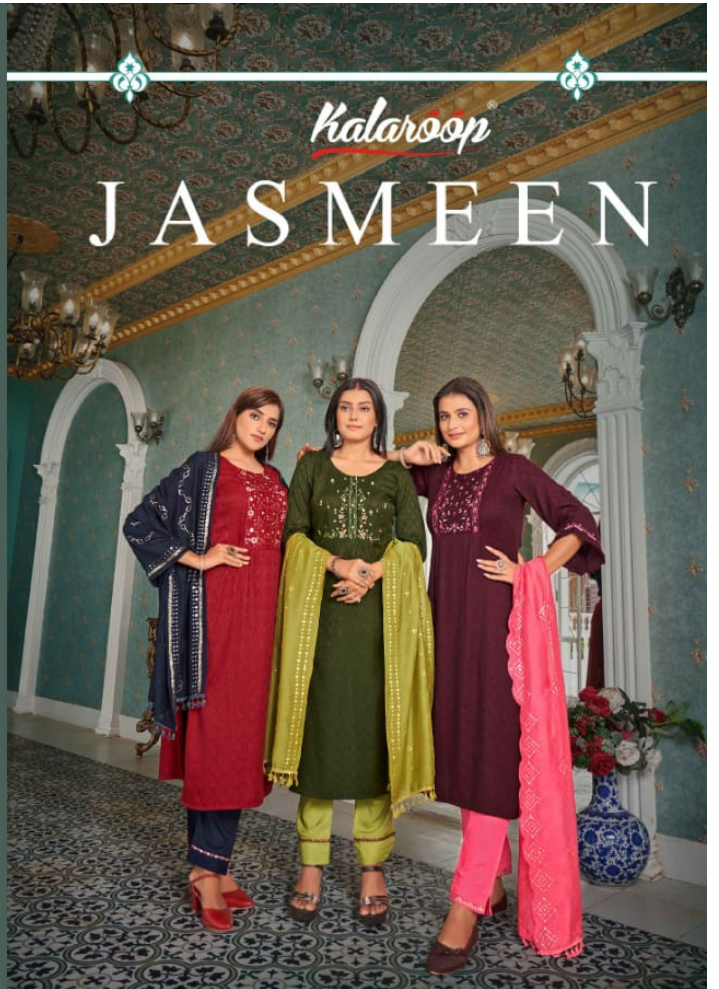

Kalaroop
JASMEEN

Kalaroop

FOLLOW US ON

Complementary Copy/ Not For Sale