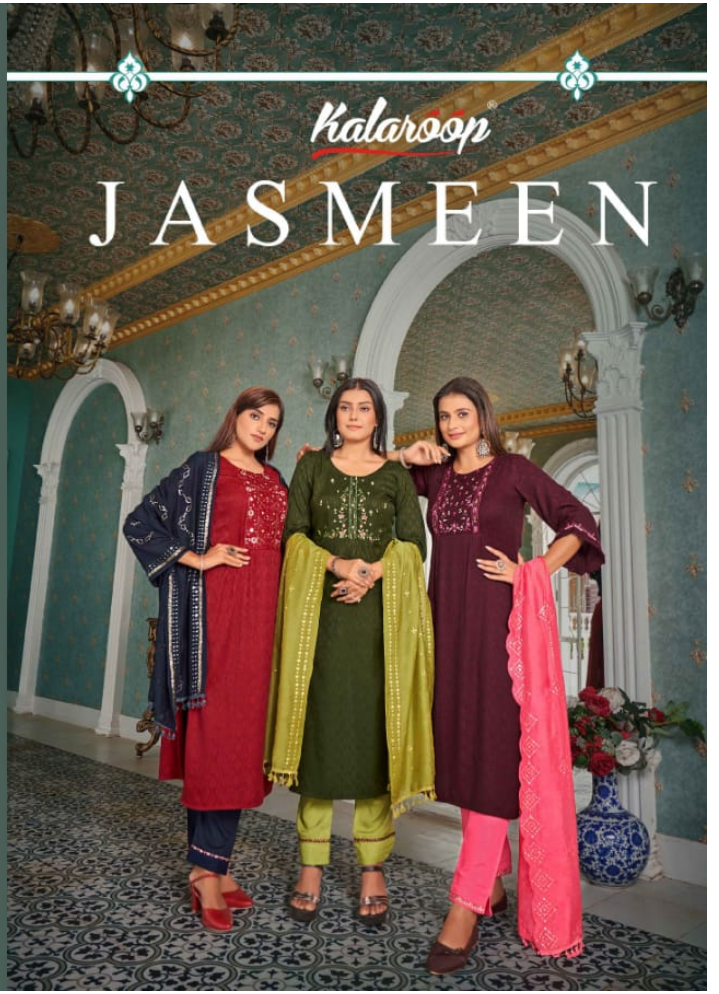

Looking. Wow. Bafise. the woman with magnificent.

SHINGON

[13594]

GLAMOUR ILLUMINATION

Style is a way to who you are without having to speak
[13592]

Kalaroop
JASMEEN

Kalaroop

FOLLOW US ON